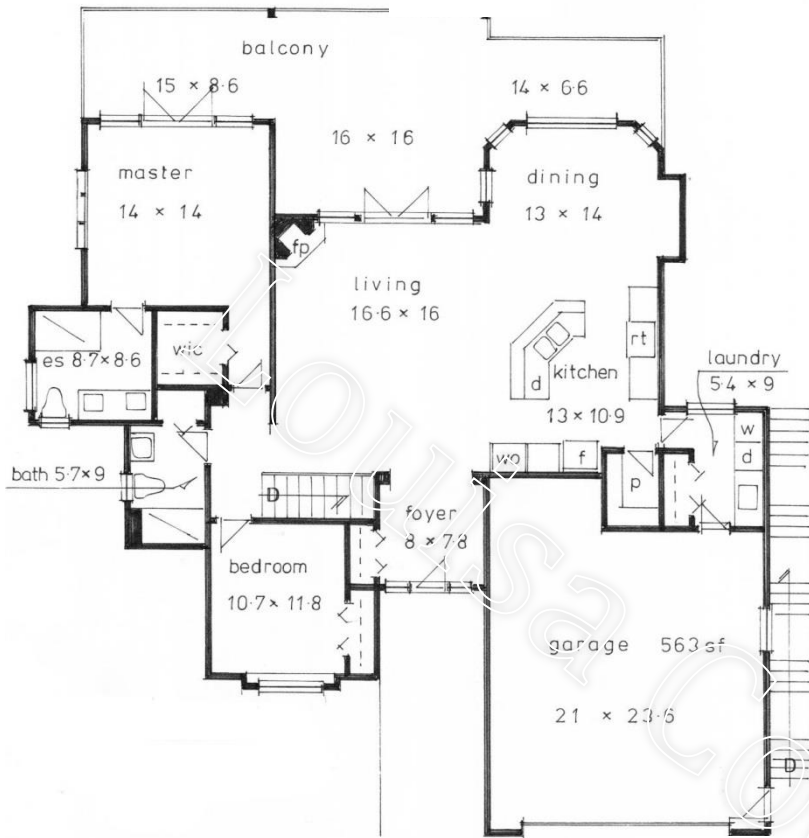

Floorplans ~ 716 Mt. York Drive

Total – 3143 SqFt / 2854 Finished SqFt