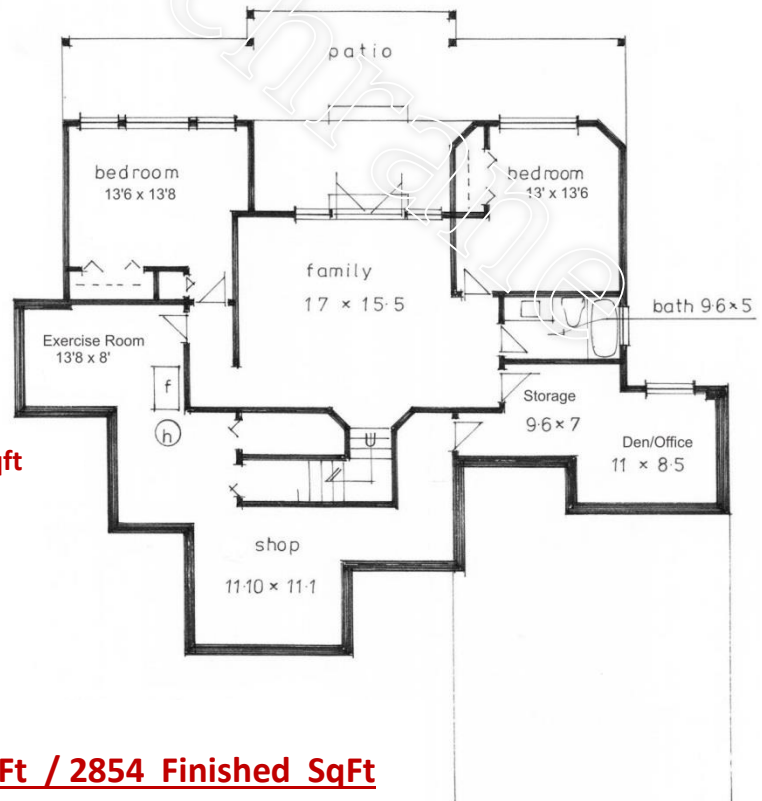

Floorplans ~ 716 Mt. York Drive

Total – 3143 SqFt / 2854 Finished SqFt