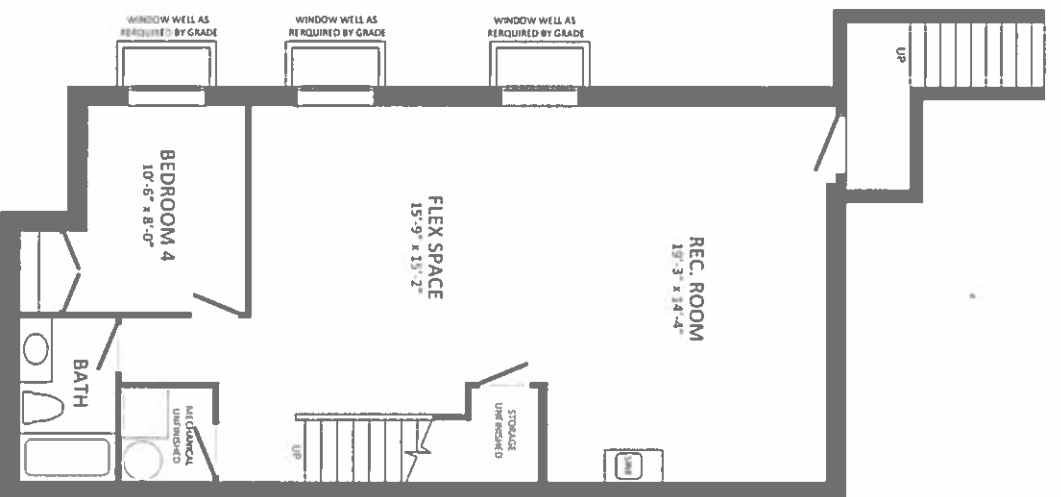

BASEMENT - LEGAL SUITE
 Suite Area 821 sq. ft.
 Total Floor Area 970 sq. ft.

FINISHED BASEMENT
 Floor Area 920 sq. ft.

UNFINISHED BASEMENT
 Floor Area 920 sq. ft.

CharmingStar Homes Ltd. reserves the right to make modifications and changes to the building designs, specifications and features should they become necessary. Floor plans, elevations, room size and square footages are used on preliminary architectural drawings and may vary from the actual built home. © 2016