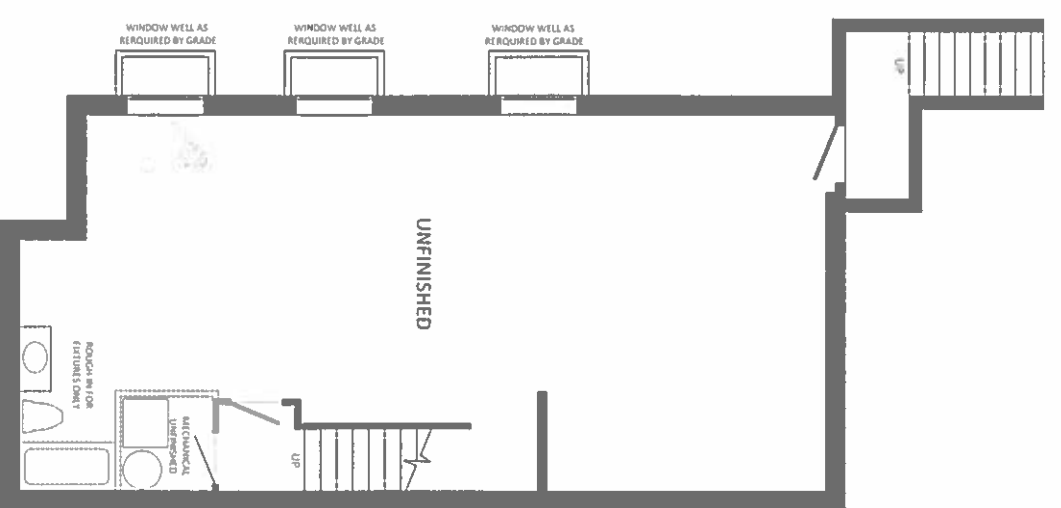

BASEMENT - LEGAL SUITE
 Suite Area 821 sq. ft.
 Total Floor Area 970 sq. ft.

FINISHED BASEMENT
 Floor Area 920 sq. ft.

UNFINISHED BASEMENT
 Floor Area 920 sq. ft.

CharmingStar Homes Ltd. reserves the right to make modifications and changes to the building designs, specifications and features should they become necessary. Floor plans, elevations, room size and square footages are used on preliminary architectural drawings and may vary from the actual built home. © 2016