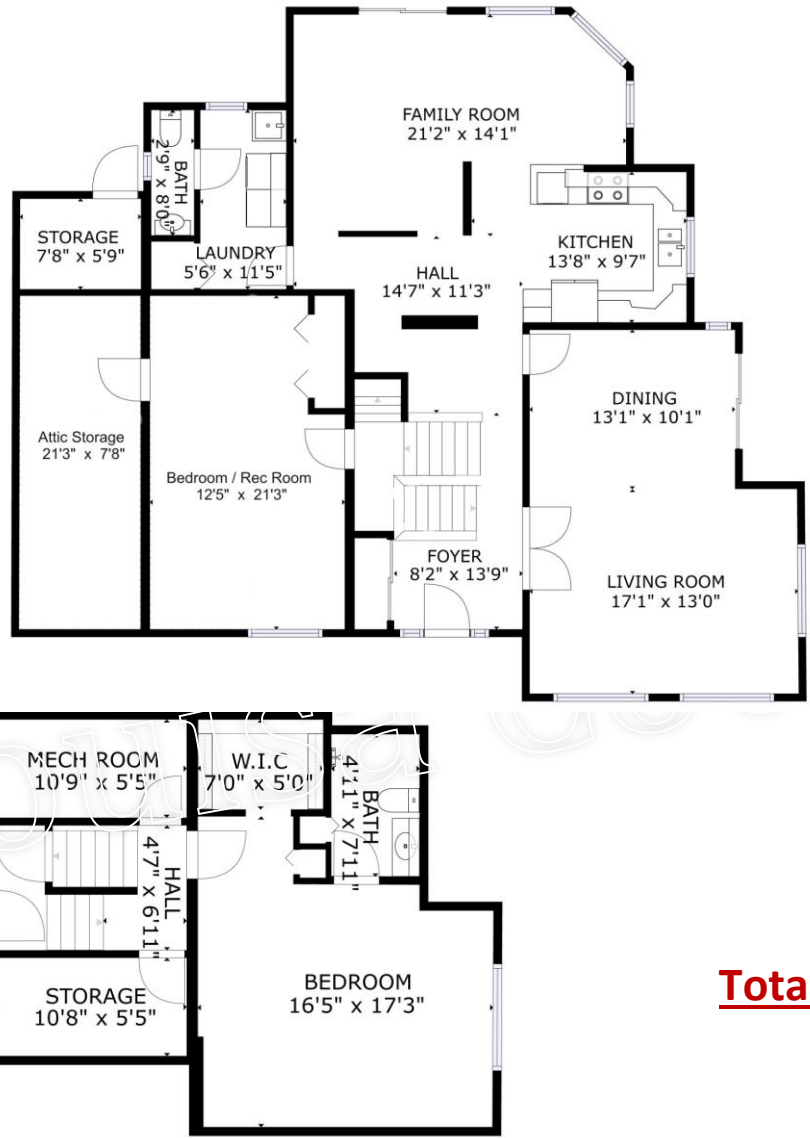

HIGHEST SALES
DIAMOND
AWARD

Floorplans ~ 1024 Windsor Place

Louisa
Cochrane

Main Floor – 1412 Fin. Sqft

Upper Floor – 742 Fin.Sqft

Total – 2,655 SqFt

Lower Floor – 501 Sqft