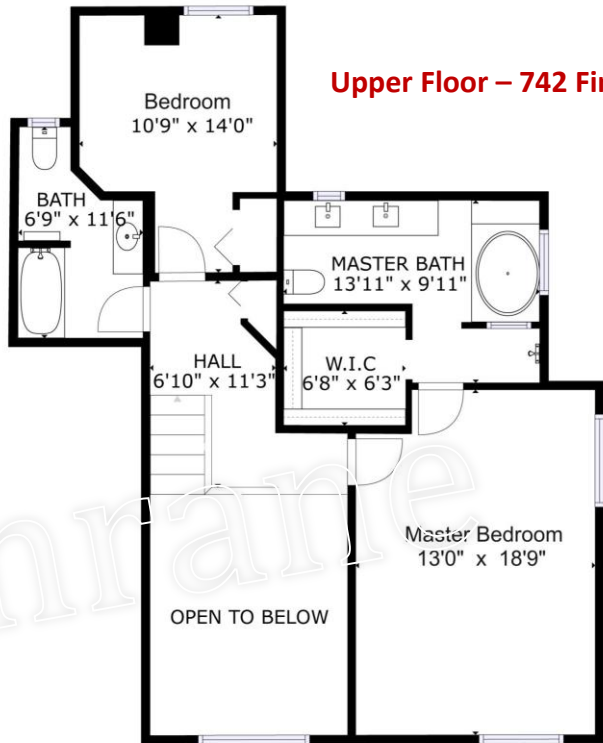

HIGHEST SALES
DIAMOND
AWARD

Floorplans ~ 1024 Windsor Place

Louisa
Cochrane

Main Floor – 1412 Fin. Sqft

Upper Floor – 742 Fin.Sqft

Total – 2,655 SqFt

Lower Floor – 501 Sqft