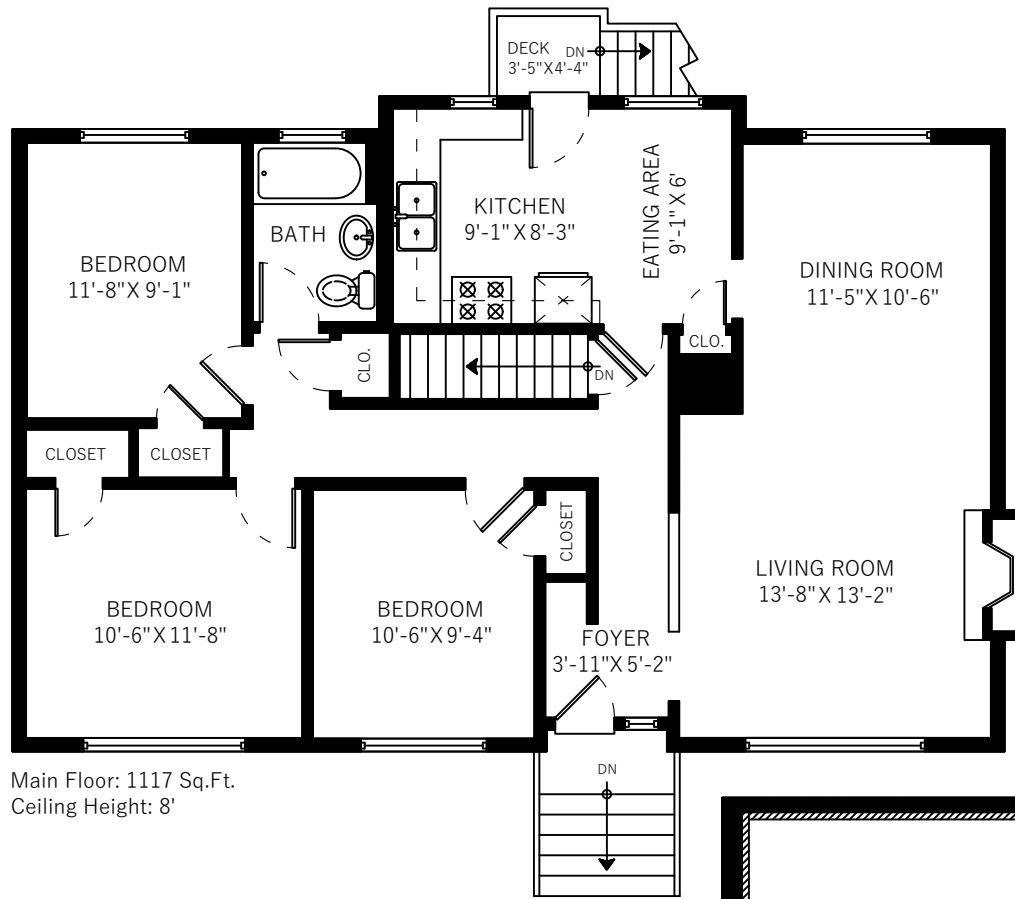

# 4987 Patterson Ave Burnaby, BC

Main Floor: 1117 Sq.Ft.  
Ceiling Height: 8'

Main Floor	1117 SQ.FT.
Lower Floor	1100 SQ.FT.
<b>Total</b>	<b>2217 SQ.FT.</b>
Deck	18 SQ.FT.

Lower Floor: 1100 Sq.Ft.  
Ceiling Height: 7' / 7'-5"