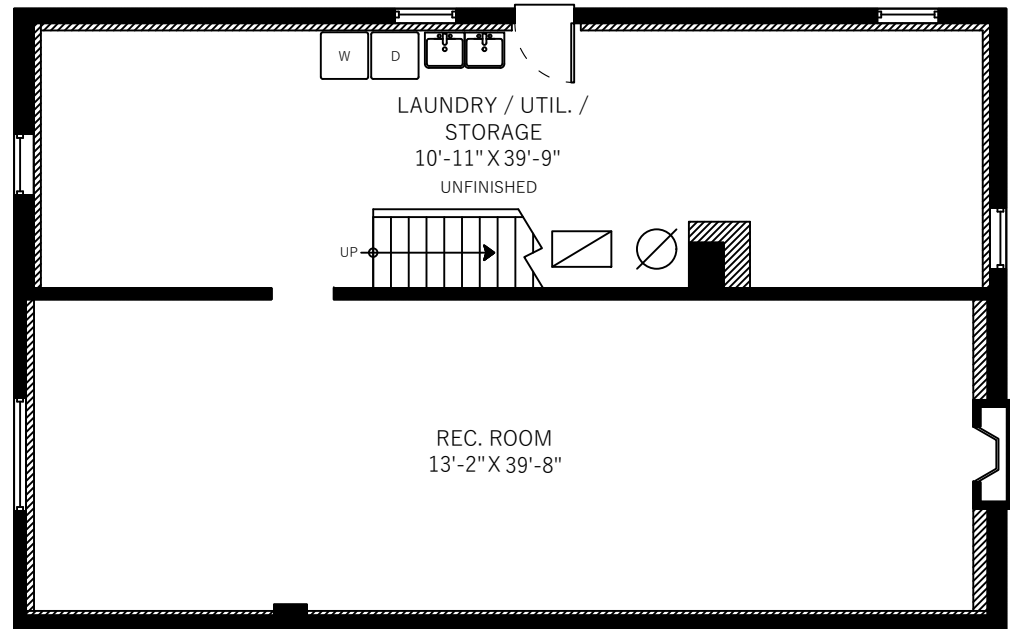

# 4987 Patterson Ave Burnaby, BC

Main Floor: 1117 Sq.Ft.  
Ceiling Height: 8'

Main Floor	1117 SQ.FT.
Lower Floor	1100 SQ.FT.
<b>Total</b>	<b>2217 SQ.FT.</b>
Deck	18 SQ.FT.

Lower Floor: 1100 Sq.Ft.  
Ceiling Height: 7' / 7'-5"