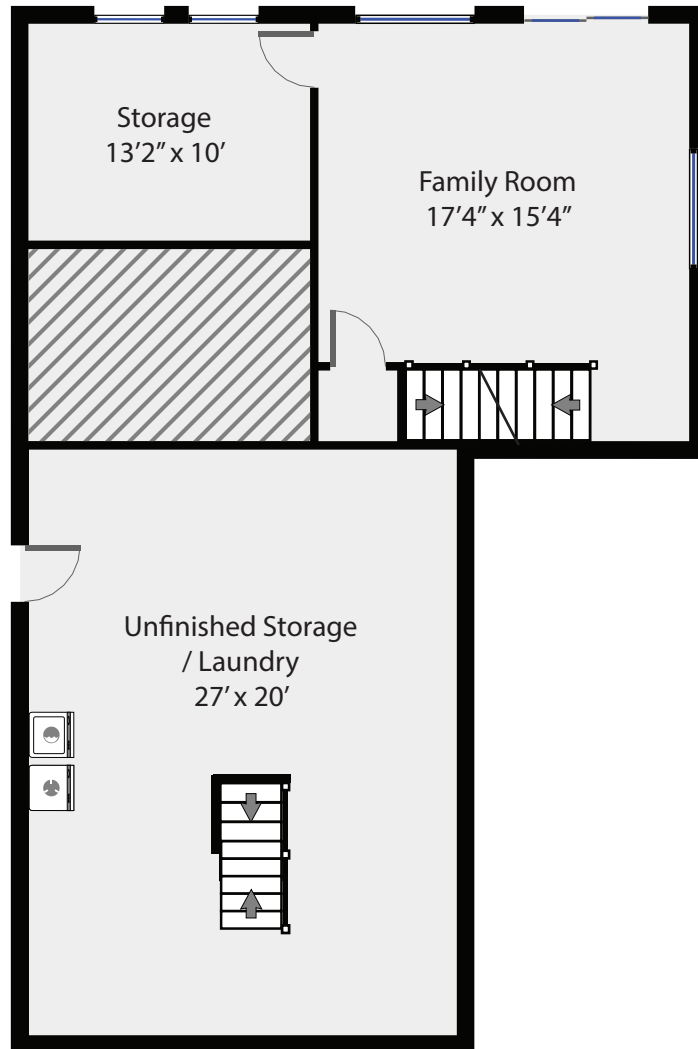

# 1751 Beaufort Avenue

Total Square Footage 2,645 SQFT

Total Finished Square Footage 2,105 SQFT

Walk Out Basement Total 1,045 SQFT

Main Floor 1,600 SQFT

**RE/MAX**  
PREPARED FOR

**COURTNEY & ANGLIN**

REAL ESTATE GROUP

 **Swift Home Tours**  
250-218-5671

PREPARED FOR EXCLUSIVE USE OF MICHELE COURTNEY & BILL ANGLIN  
MEASUREMENTS ON PLANS ARE INTENDED FOR VISUAL  
REFERENCE ONLY AND SHOULD BE VERIFIED.  
ALL AREA SQFT TOTALS ARE INCLUSIVE OF EXTERIOR WALLS.  
ALL INTERIOR DIMENSIONS ARE FROM INTERIOR WALLS.