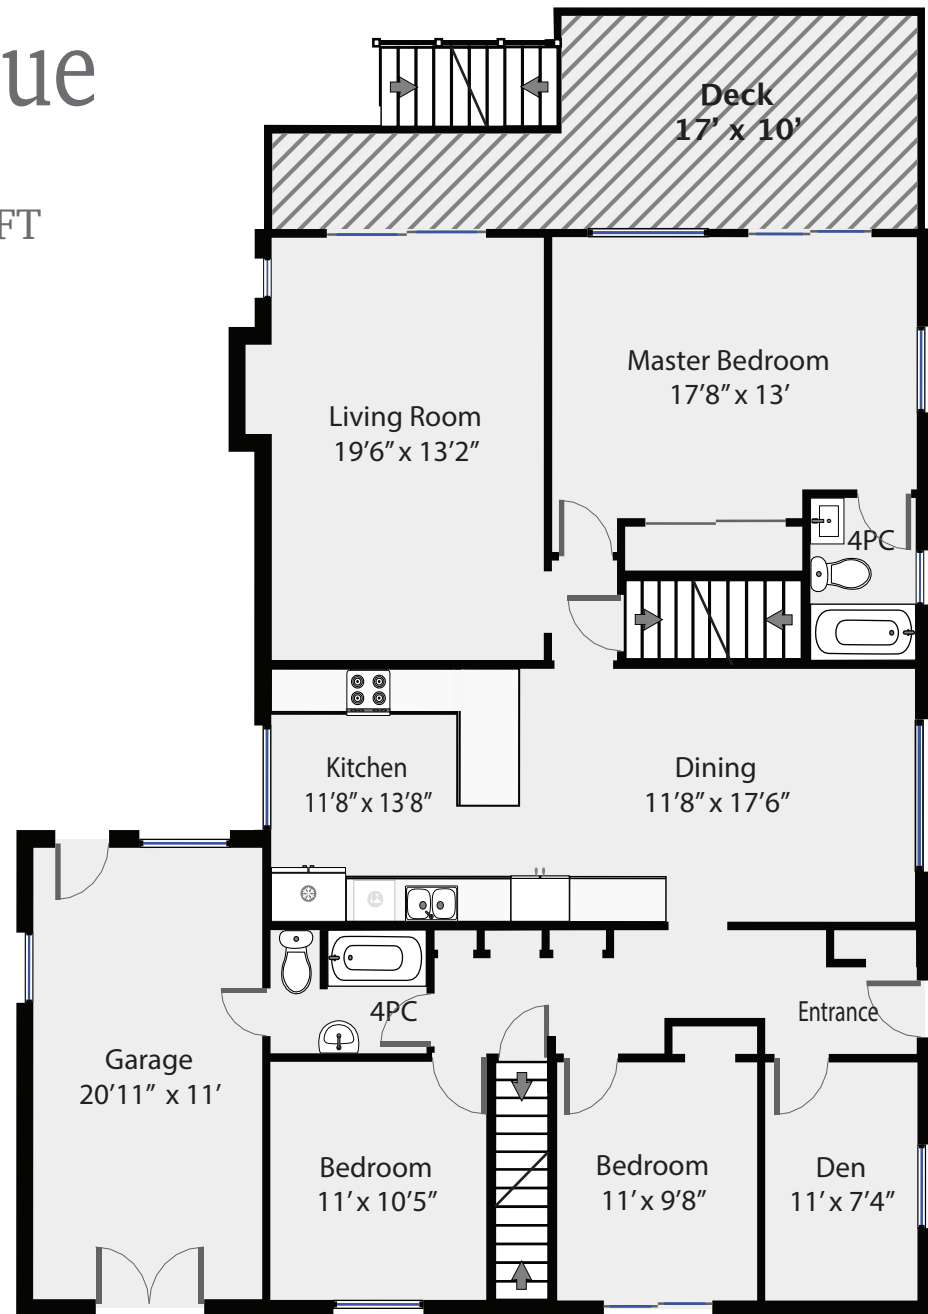

# 1751 Beaufort Avenue

Total Square Footage 2,645 SQFT

Total Finished Square Footage 2,105 SQFT

Walk Out Basement Total 1,045 SQFT

Main Floor 1,600 SQFT

**RE/MAX**  
PREPARED FOR

**COURTNEY & ANGLIN**

REAL ESTATE GROUP

 **Swift Home Tours**  
250-218-5671

PREPARED FOR EXCLUSIVE USE OF MICHELE COURTNEY & BILL ANGLIN  
MEASUREMENTS ON PLANS ARE INTENDED FOR VISUAL  
REFERENCE ONLY AND SHOULD BE VERIFIED.  
ALL AREA SQFT TOTALS ARE INCLUSIVE OF EXTERIOR WALLS.  
ALL INTERIOR DIMENSIONS ARE FROM INTERIOR WALLS.