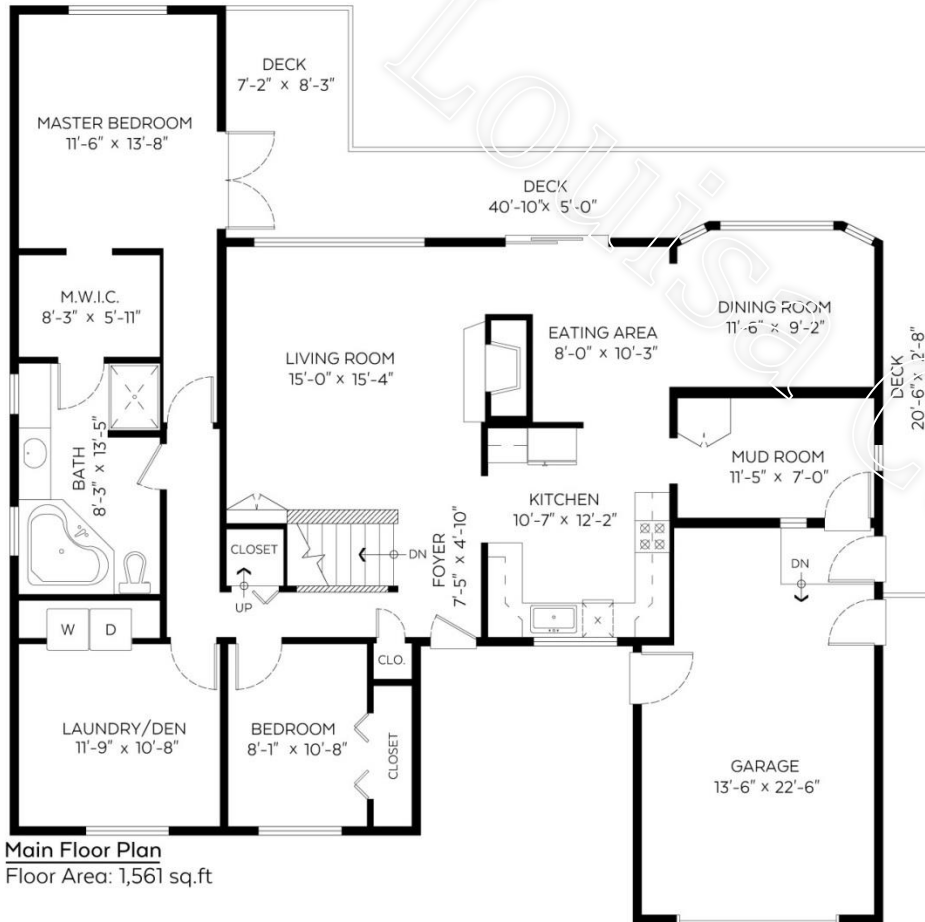

# Floorplans ~ 8501 Lakeview Dr.

**Main Floor Plan**  
Floor Area: 1,561 sq.ft

**Lower Floor Plan**  
Fin. Floor Area: 1,125 sq.ft  
Unfin. Floor Area: 341 sq.ft

**TOTAL – 3,027 Sq.ft / 2,686 Finished Sq.ft**

**Auxiliary Area**  
Garage: 318 Sqft  
Deck: 311 Sqft