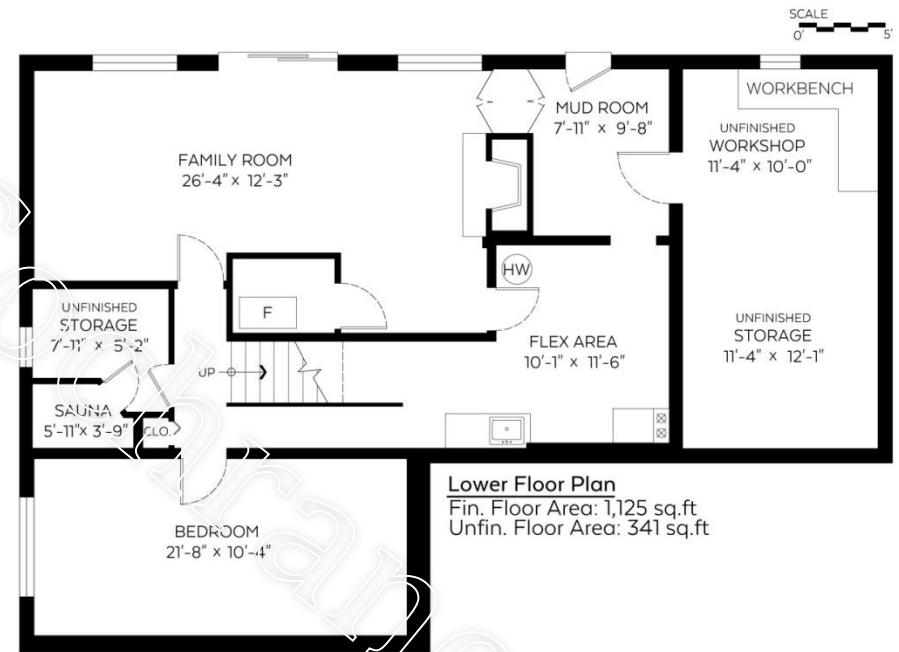

# Floorplans ~ 8501 Lakeview Dr.

**Main Floor Plan**  
Floor Area: 1,561 sq.ft

**Lower Floor Plan**  
Fin. Floor Area: 1,125 sq.ft  
Unfin. Floor Area: 341 sq.ft

**TOTAL – 3,027 Sq.ft / 2,686 Finished Sq.ft**

**Auxiliary Area**  
Garage: 318 Sqft  
Deck: 311 Sqft