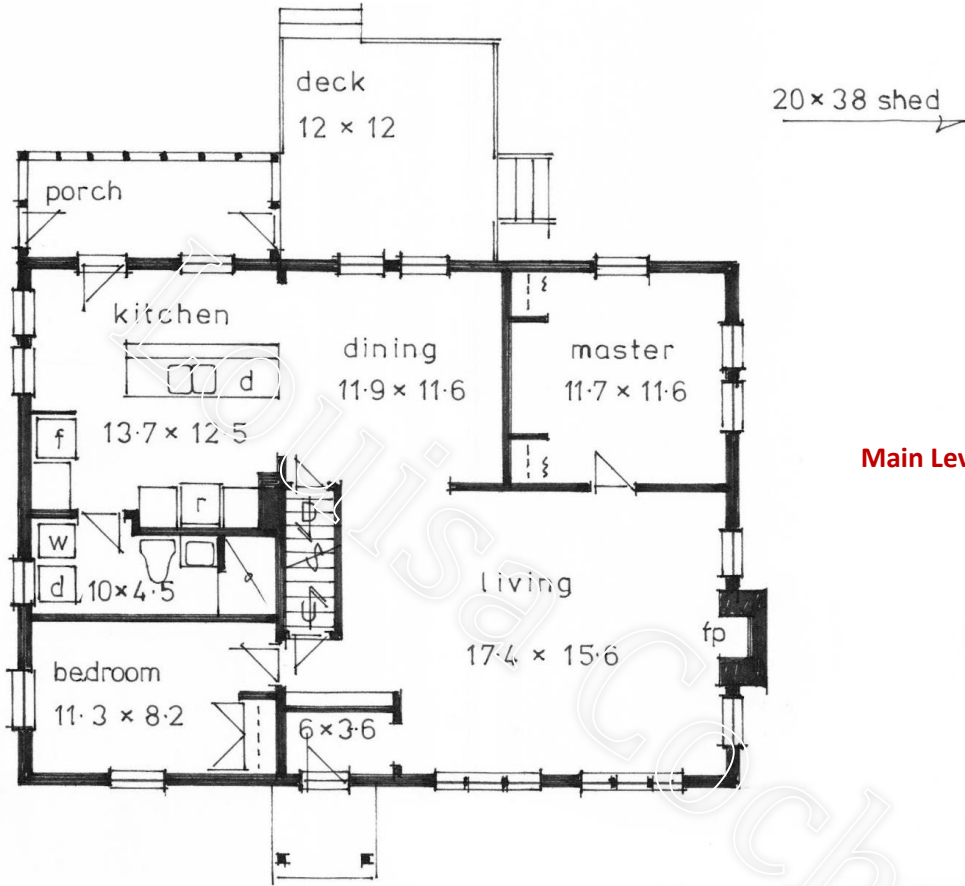

Floorplans ~ 5750 Rimer Road

Main Level – 1103 Finished SqFt

Upper Level – 520 Fin. Sqft

Lower Level – 190 Sqft

Total – 1813 SqFt / 1625 Finished SqFt