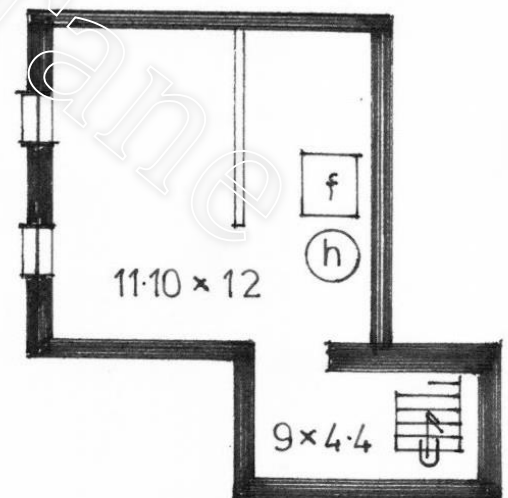

Floorplans ~ 5750 Rimer Road

Main Level – 1103 Finished SqFt

Upper Level – 520 Fin. Sqft

Lower Level – 190 Sqft

Total – 1813 SqFt / 1625 Finished SqFt