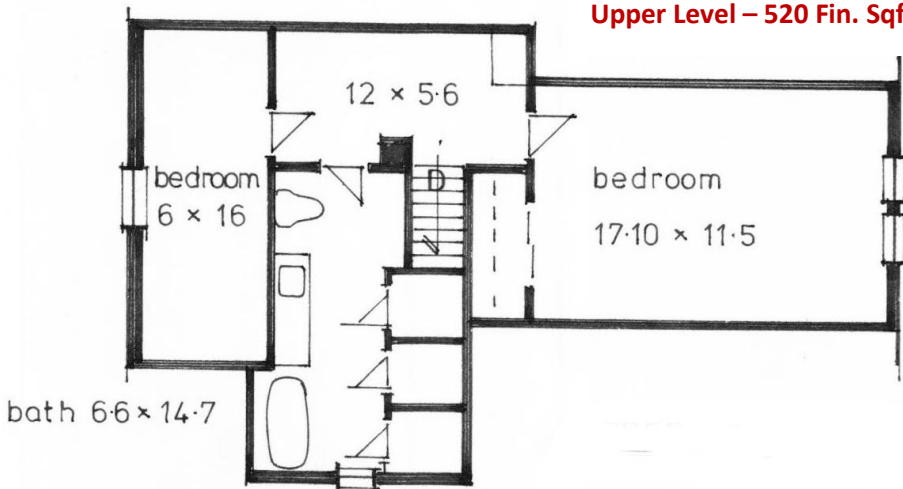

Floorplans ~ 5750 Rimer Road

Main Level – 1103 Finished SqFt

Upper Level – 520 Fin. Sqft

Lower Level – 190 Sqft

Total – 1813 SqFt / 1625 Finished SqFt