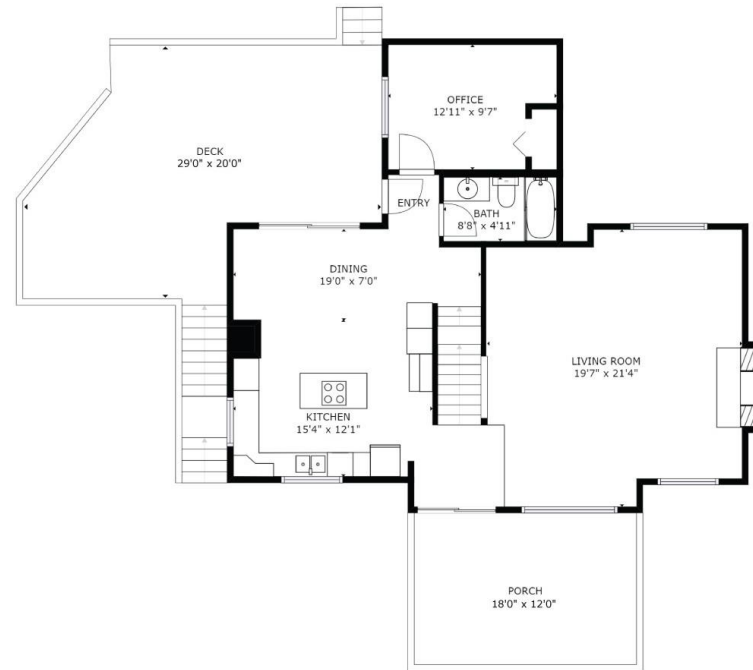

9456 Houghton Rd

Lower Level – 623 Sqft

Main Floor – 1033 Sqft

Total – 2383 Sqft

Upper Level – 727 Sqft

Lolisa COCHRANE & CO
PERSONAL REAL ESTATE CORPORATION

Royal LePage Downtown Realty
ROYAL LEPAGE
RED DIAMOND AWARD
TOP TIER