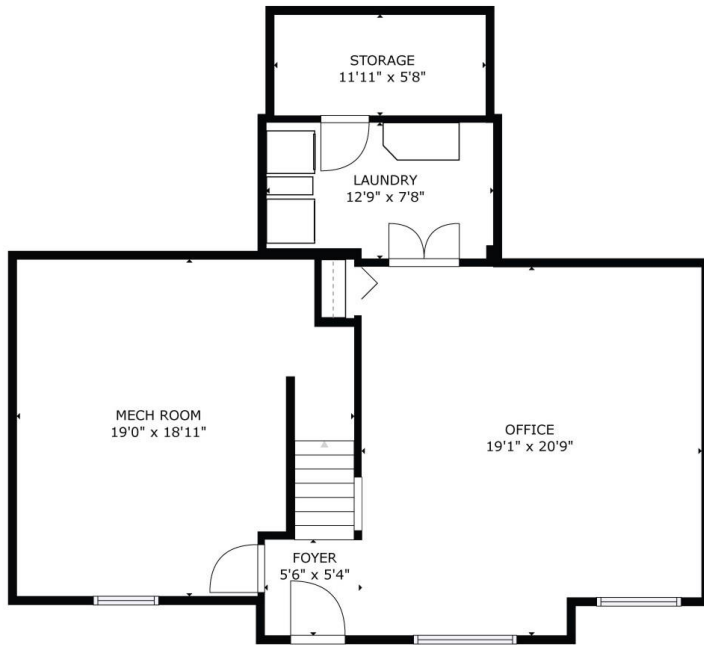

9456 Houghton Rd

Lower Level – 623 Sqft

Main Floor – 1033 Sqft

Total – 2383 Sqft

Upper Level – 727 Sqft

Lolisa COCHRANE & CO
PERSONAL REAL ESTATE CORPORATION

Royal LePage Downtown Realty
ROYAL LEPAGE
RED DIAMOND AWARD
TOP TIER