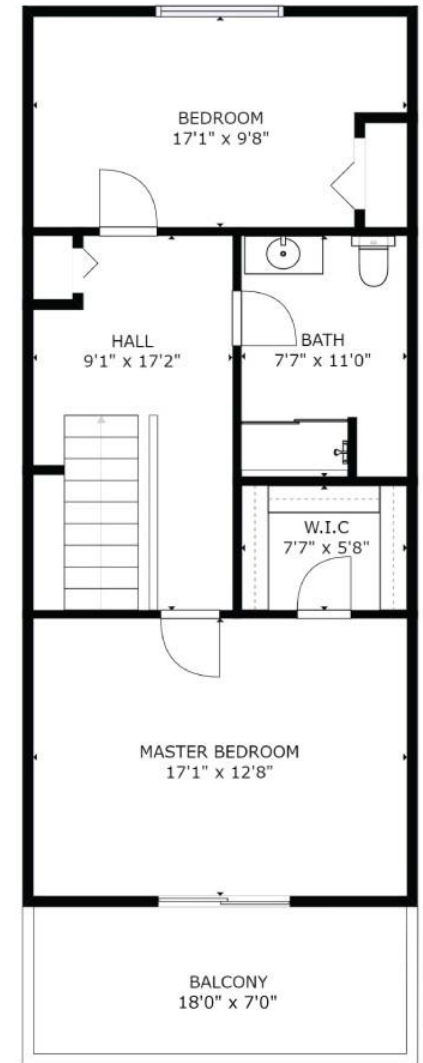

9456 Houghton Rd

Lower Level – 623 Sqft

Main Floor – 1033 Sqft

Total – 2383 Sqft

Upper Level – 727 Sqft

Lolisa COCHRANE & CO
PERSONAL REAL ESTATE CORPORATION

Royal LePage Downtown Realty
ROYAL LEPAGE
RED DIAMOND AWARD
TOP TIER