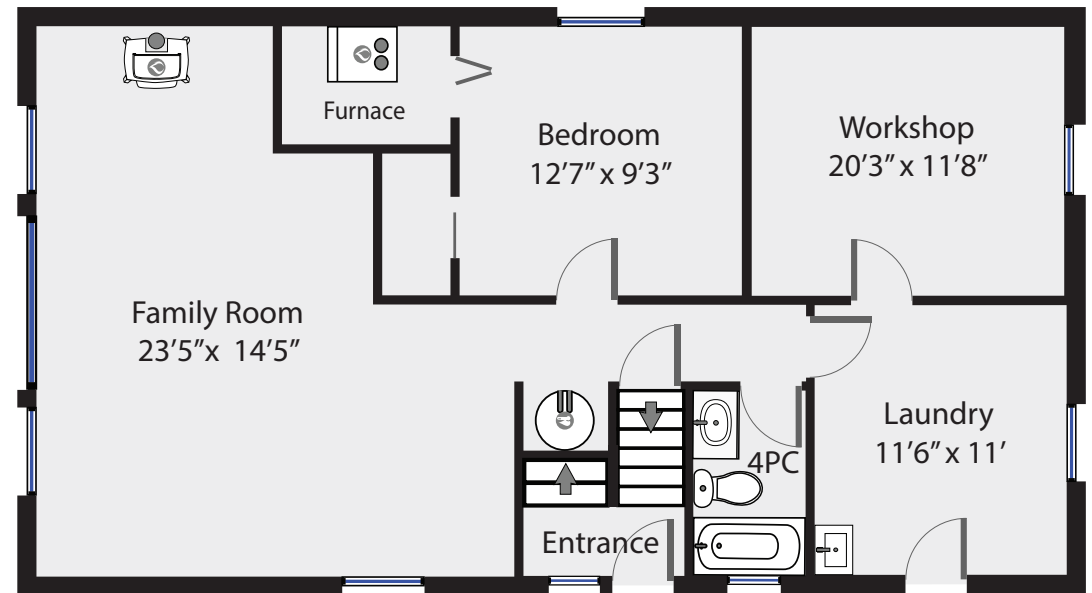

369 Aitken Street

Total Square Footage
2,300 SQFT

Upper Floor 1,150 SQFT

Ground Floor 1,150 SQFT

CLAIRE
HARGREAVES

All measurements to be verified by purchaser if important. Measurements on plans are intended for visual reference only and should be verified if important. All Area square footage totals are inclusive of exterior walls. All interior dimensions are from interior walls.