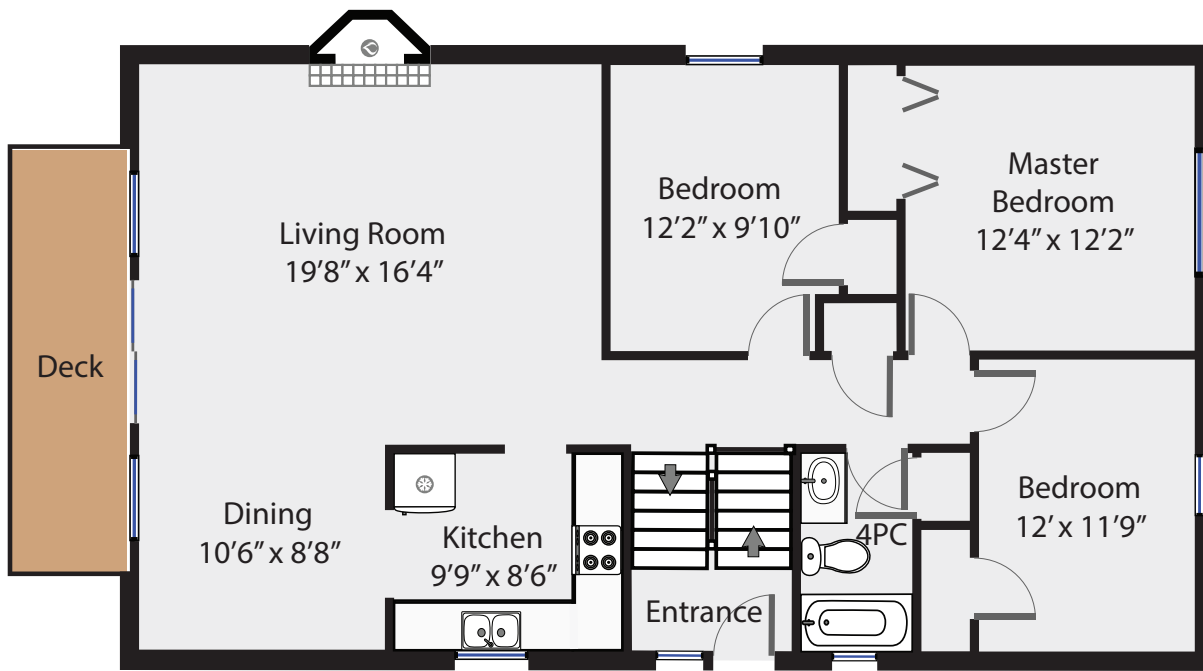

369 Aitken Street

Total Square Footage
2,300 SQFT

Upper Floor 1,150 SQFT

Ground Floor 1,150 SQFT

CLAIRE
HARGREAVES

All measurements to be verified by purchaser if important. Measurements on plans are intended for visual reference only and should be verified if important. All Area square footage totals are inclusive of exterior walls. All interior dimensions are from interior walls.