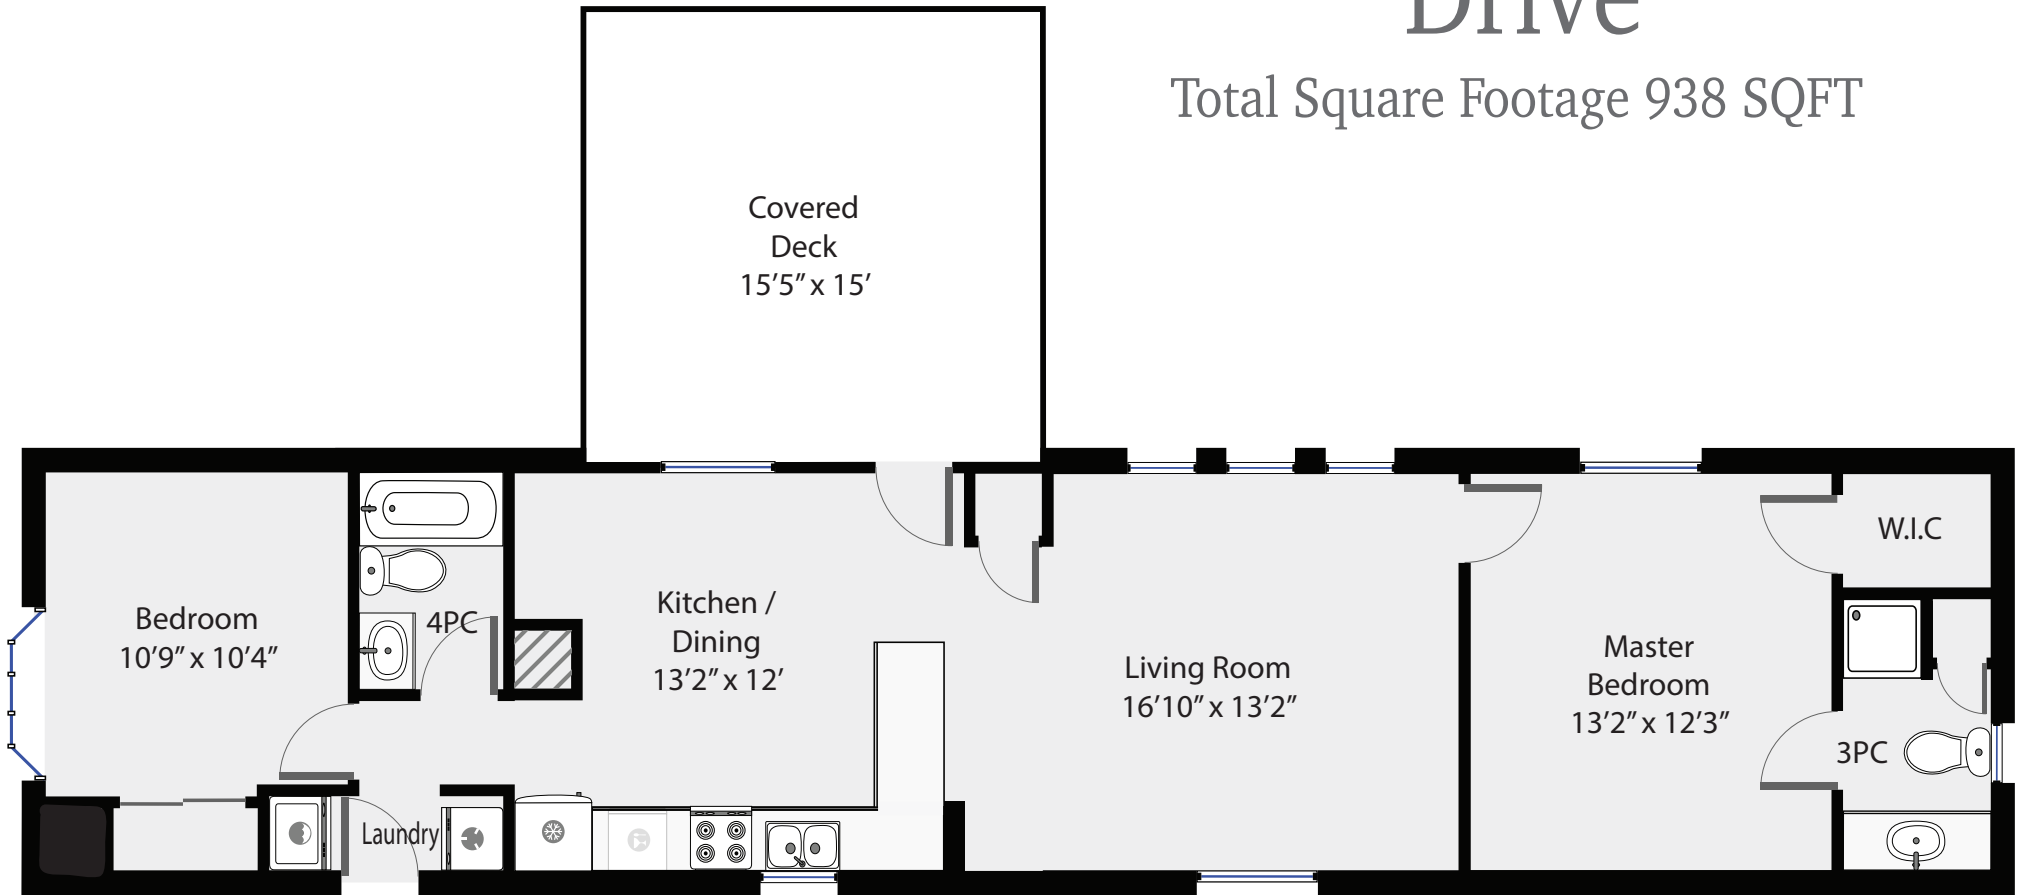

2187 Stadacona Drive

Total Square Footage 938 SQFT

CLAIRE
HARGREAVES

All measurements to be verified by purchaser if important. Measurements on plans are intended for visual reference only and should be verified if important. All Area square footage totals are inclusive of exterior walls. All interior dimensions are from interior walls.