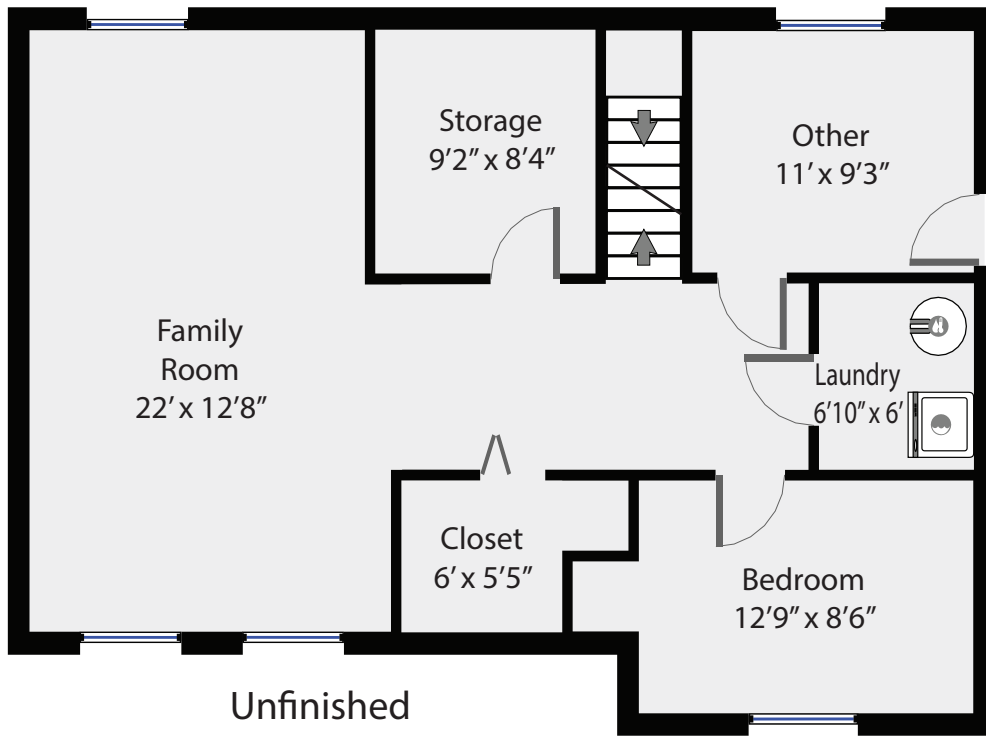

2624 Merville Road

Total Square Footage 2,000 SQFT

Total Finished Square Footage 1,040 SQFT

Unfinished
Basement 960 SQFT

Main Floor
1,040 SQFT