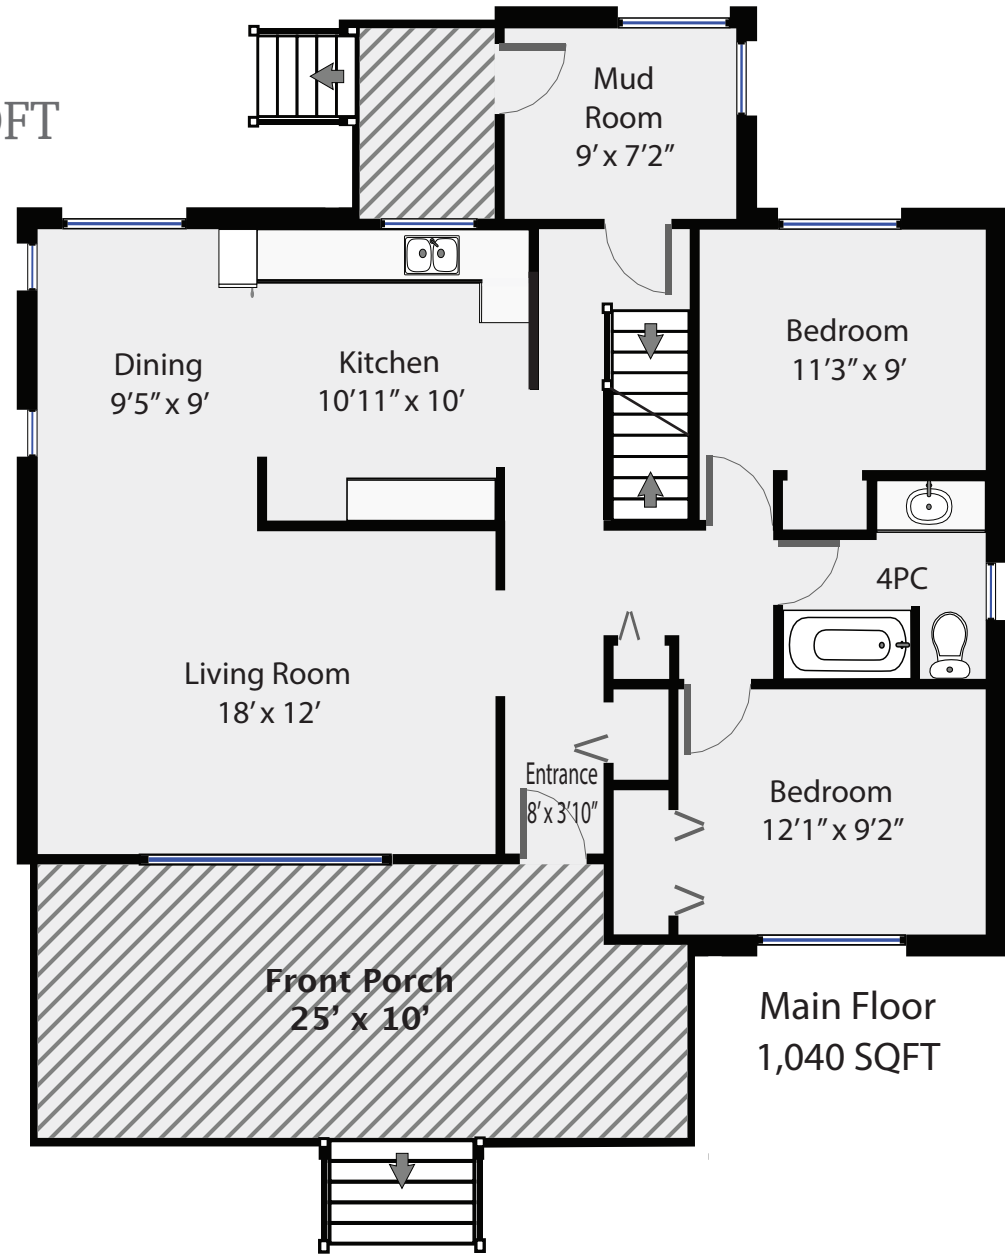

2624 Merville Road

Total Square Footage 2,000 SQFT

Total Finished Square Footage 1,040 SQFT

Unfinished
Basement 960 SQFT

Main Floor
1,040 SQFT