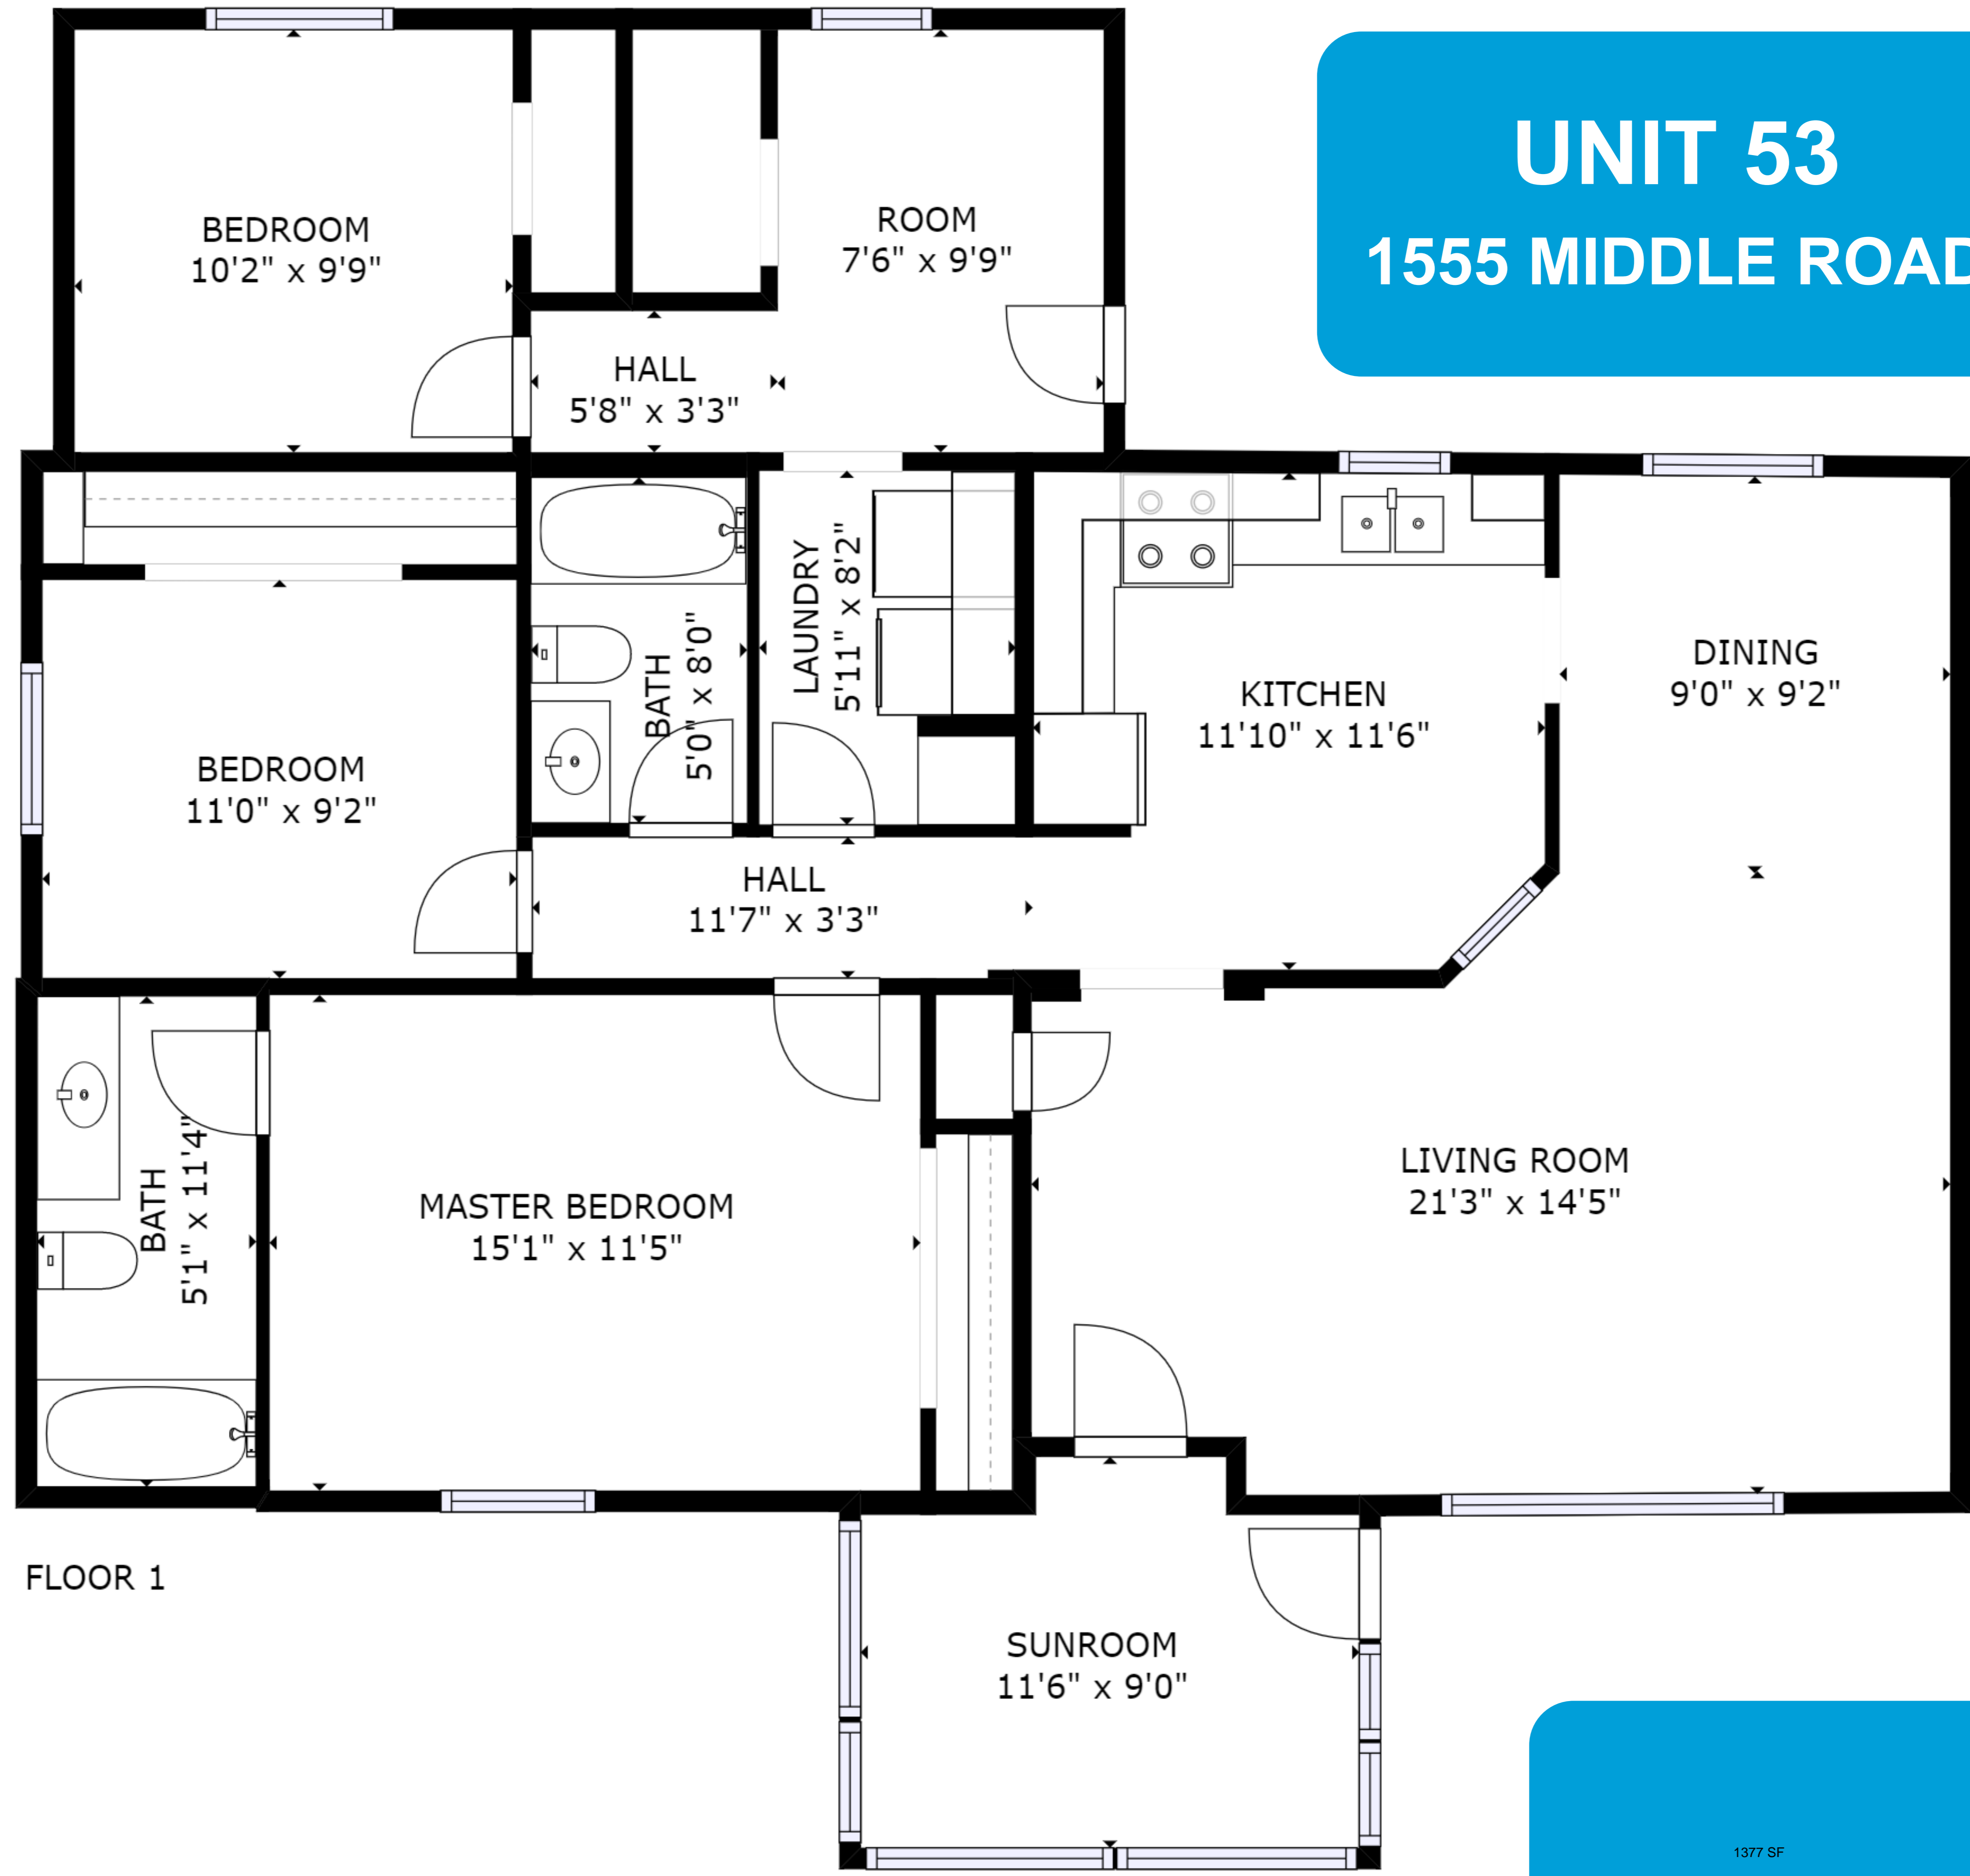

UNIT 53
1555 MIDDLE ROAD

FLOOR 1

1377 SF

Floor Plans measured by Jeff Martens PREC*, Listing Realtor. Sizes and Dimensions are approximate. All Buyers should take their own measurements if important, as actual measurements may vary.

GROSS INTERNAL AREA
FLOOR 1: 1377 sq ft
TOTAL: 1377 sq ft

SIZES AND DIMENSIONS ARE APPROXIMATE, ACTUAL MAY VARY.