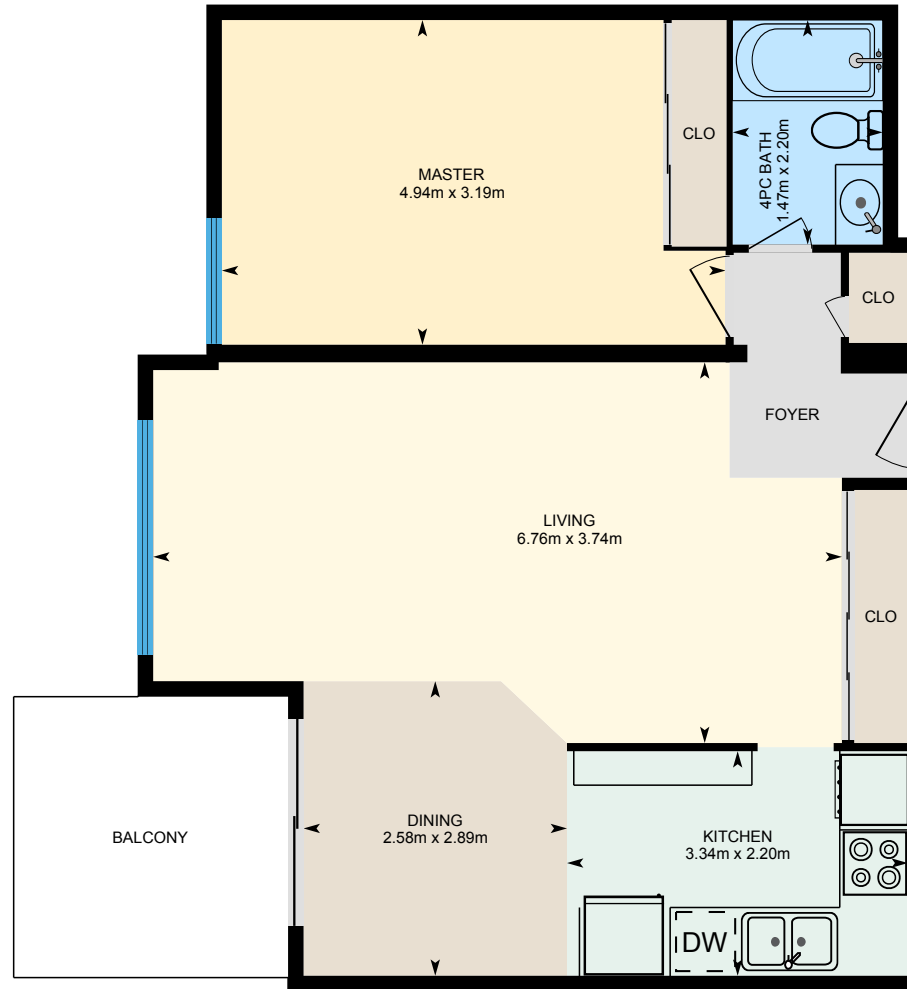

2214-40 Homewood Ave, Toronto, ON

Main Floor

PREPARED: Dec, 2019

White regions are excluded from total floor area. All room dimensions and floor areas must be considered approximate and are subject to independent verification. For method of measurement please see <https://youriguide.com/measure/>.