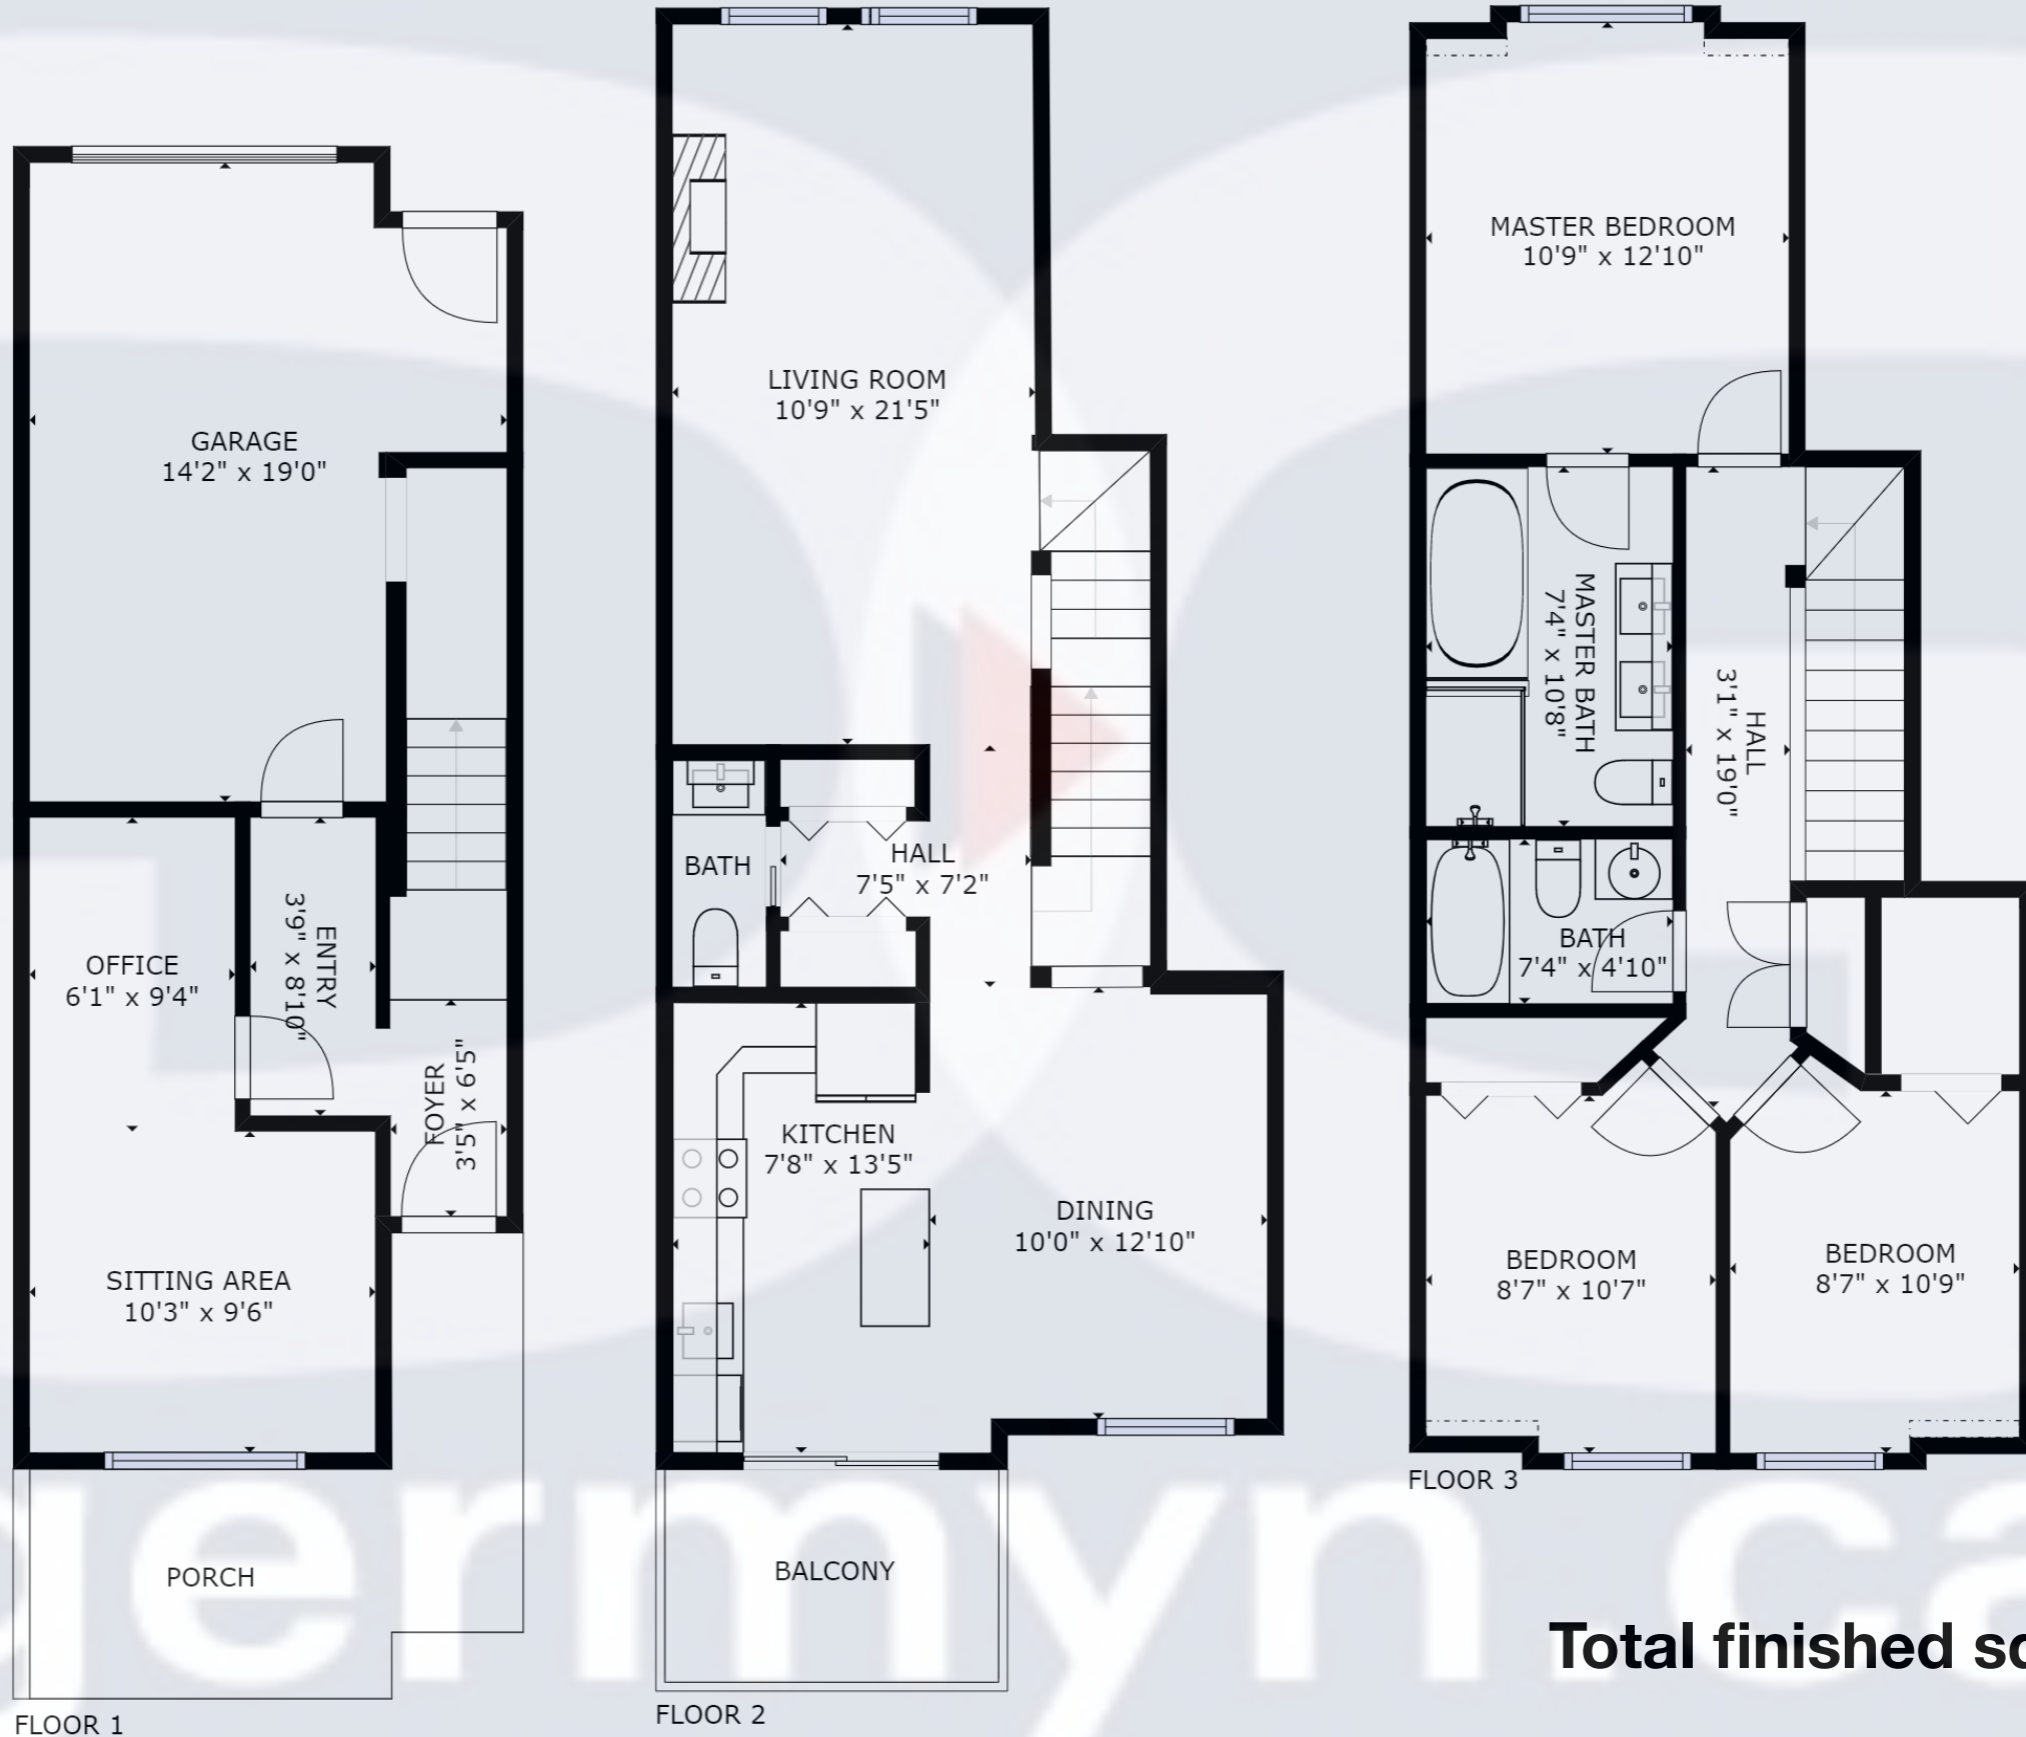

#27- 8930 Walnut Grove Dr, Langley

Total finished sqft: 1488

*All measurements are approximate and to be verified by Buyer or Buyer's representative to Buyer's satisfaction. This floor plan is strictly for general visual purposes and is not to be relied upon for exact square footage or measurements. All square footage totals taken from strata plan, if strata.