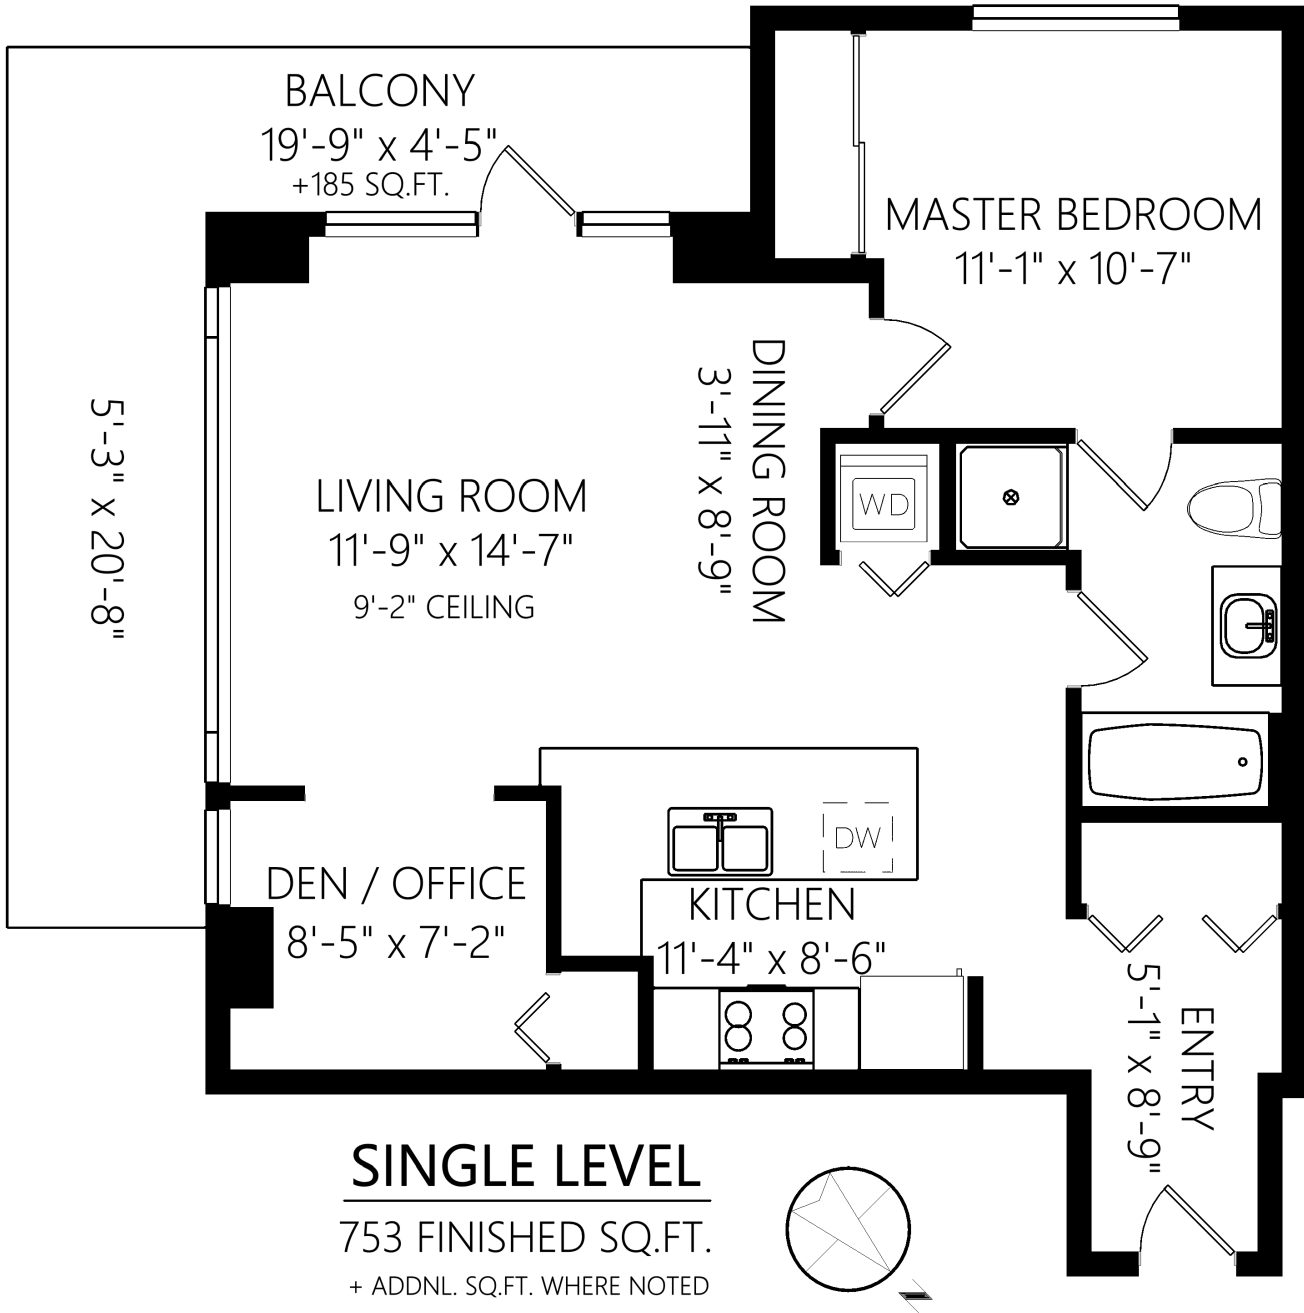

**THE  
PREFERRED HOMES TEAM**

403-379 Tyee Rd

	Fin. Sq.Ft.	UnFin. Sq.Ft.	Total Sq.Ft.
Single Level	753	0	753
<b>Total</b>	<b>753</b>	<b>0</b>	<b>753</b>

Shown length and width dimensions are approximate.  
Area sq.ft. is representative of the on-site measurements. (1" accuracy)