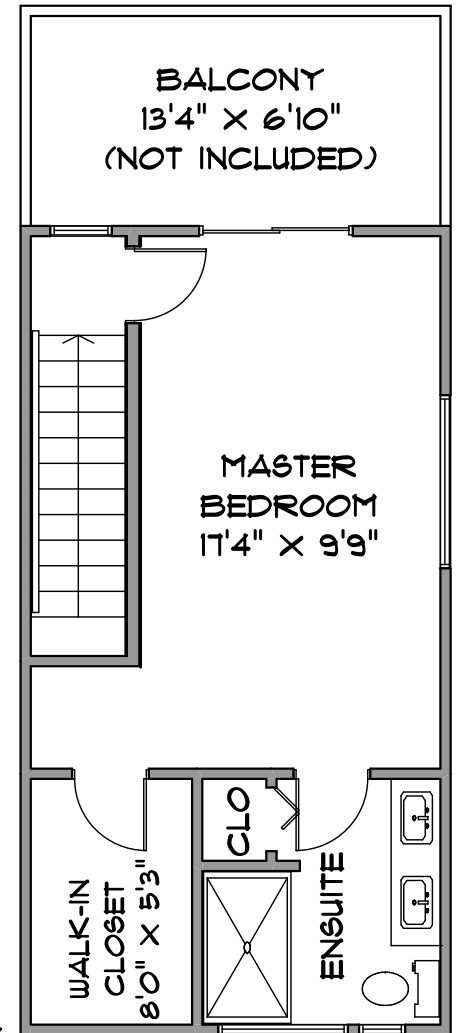

BALCONY 100  
PATIO/STORAGE 92

MEASUREMENTS SHOULD BE CONSIDERED APPROXIMATE  
AND ARE FOR PROMOTIONAL USE ONLY.  
E & O Insured

778-231-6542 SEPTEMBER 2020

MAIN LEVEL 485 SQ. FT.

UPPER LEVEL 492 SQ. FT.

TOP LEVEL 377 SQ. FT.