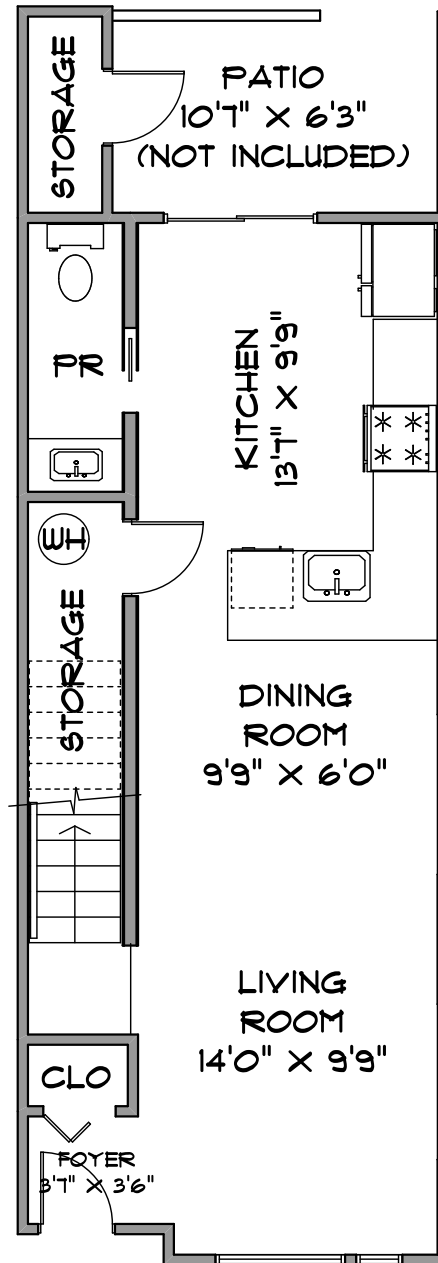

509 EAST 44th AVENUE  
VANCOUVER

DEXTER REALTY  
PAIGE KRAFT  
PERSONAL REAL ESTATE CORPORATION  
604 603 3475

RUTHIE SHUGARMAN  
PERSONAL REAL ESTATE CORPORATION  
604 879 2941

SQUARE FOOTAGE  
MAIN LEVEL 485  
UPPER LEVEL 492  
TOP LEVEL 377  
TOTAL 1354

BALCONY 100  
PATIO/STORAGE 92

MEASUREMENTS SHOULD BE CONSIDERED APPROXIMATE  
AND ARE FOR PROMOTIONAL USE ONLY.  
E & O Insured

778-231-6542 SEPTEMBER 2020

MAIN LEVEL 485 SQ. FT.

UPPER LEVEL 492 SQ. FT.

TOP LEVEL 377 SQ. FT.