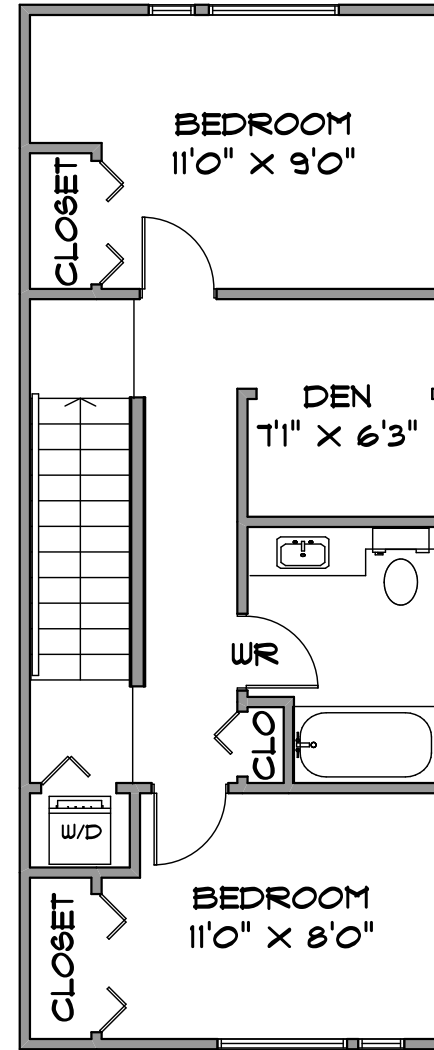

BALCONY 100  
PATIO/STORAGE 92

MEASUREMENTS SHOULD BE CONSIDERED APPROXIMATE  
AND ARE FOR PROMOTIONAL USE ONLY.  
E & O Insured

778-231-6542 SEPTEMBER 2020

MAIN LEVEL 485 SQ. FT.

UPPER LEVEL 492 SQ. FT.

TOP LEVEL 377 SQ. FT.