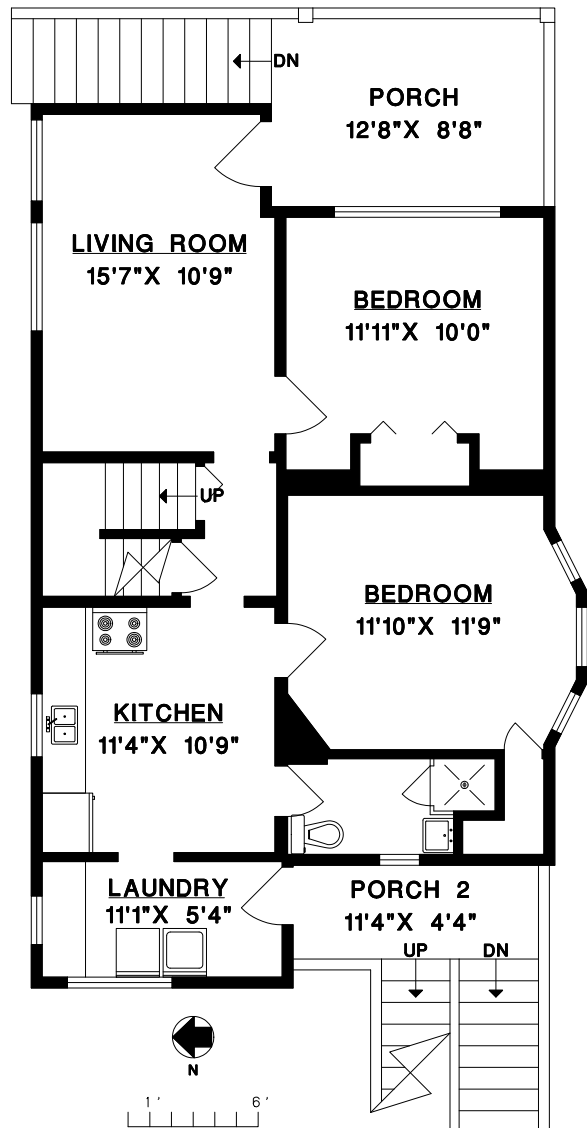

UPPER FLOOR

RE/MAX
RE/MAX Crest Realty Westside

JANE HEATHCOTE
604-833-5625
www.justaskjane.net

3821 SOPHIA ST.
VANCOUVER, B.C.

UPPER FLOOR	731	SQ. FT.
MAIN FLOOR	897	SQ. FT.
LOWER FLOOR	721	SQ. FT.
TOTAL	2349	SQ. FT.

DECK	159	SQ. FT.
PORCH	109	SQ. FT.
PORCH 2	49	SQ. FT.
STORAGE	177	SQ. FT.

LOWER FLOOR

MAIN FLOOR

1' 6'
SCALE

MEASURING MASTERS
VAN/007/778-0700
(604) 931-8585
APR. 2010