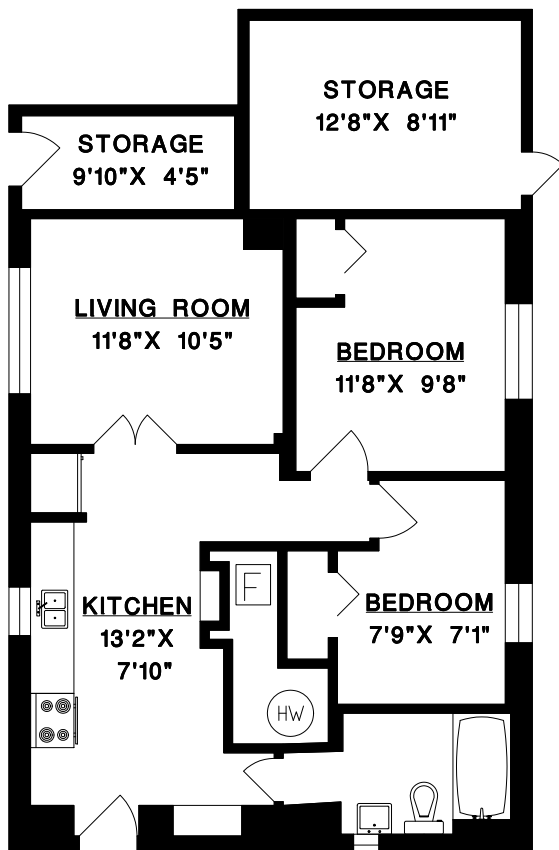

UPPER FLOOR

RE/MAX
RE/MAX Crest Realty Westside

JANE HEATHCOTE
604-833-5625
www.justaskjane.net

3821 SOPHIA ST.
VANCOUVER, B.C.

UPPER FLOOR	731	SQ. FT.
MAIN FLOOR	897	SQ. FT.
LOWER FLOOR	721	SQ. FT.
TOTAL	2349	SQ. FT.

DECK	159	SQ. FT.
PORCH	109	SQ. FT.
PORCH 2	49	SQ. FT.
STORAGE	177	SQ. FT.

LOWER FLOOR

MAIN FLOOR

1' 6'
SCALE

MEASURING MASTERS
VAN/007/778-0700
(604) 931-8585
APR. 2010