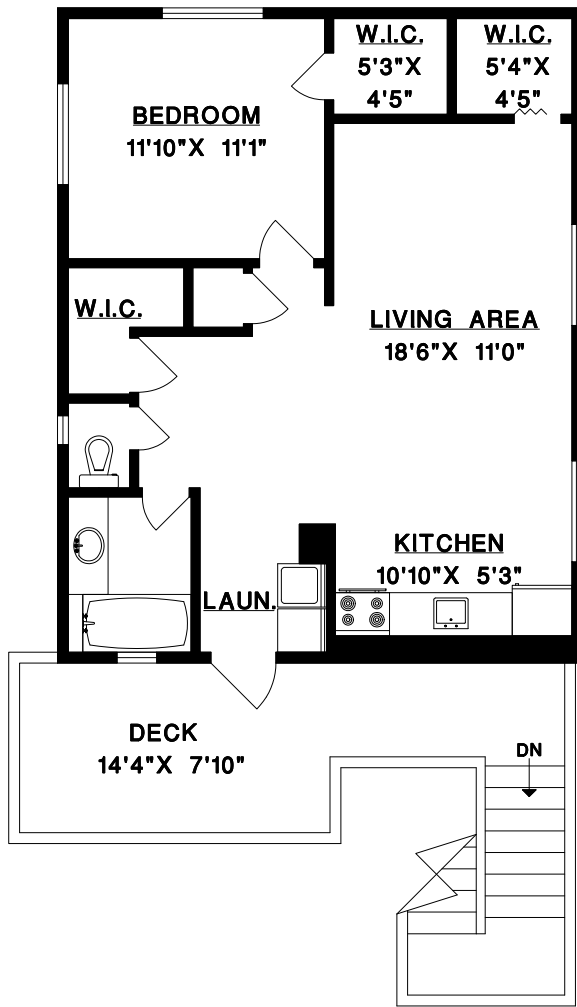

UPPER FLOOR

RE/MAX
RE/MAX Crest Realty Westside

JANE HEATHCOTE
604-833-5625
www.justaskjane.net

3821 SOPHIA ST.
VANCOUVER, B.C.

UPPER FLOOR	731	SQ. FT.
MAIN FLOOR	897	SQ. FT.
LOWER FLOOR	721	SQ. FT.
TOTAL	2349	SQ. FT.

DECK	159	SQ. FT.
PORCH	109	SQ. FT.
PORCH 2	49	SQ. FT.
STORAGE	177	SQ. FT.

LOWER FLOOR

MAIN FLOOR

1' 6'
SCALE

MEASURING MASTERS
VAN/007/778-0700
(604) 931-8585
APR. 2010