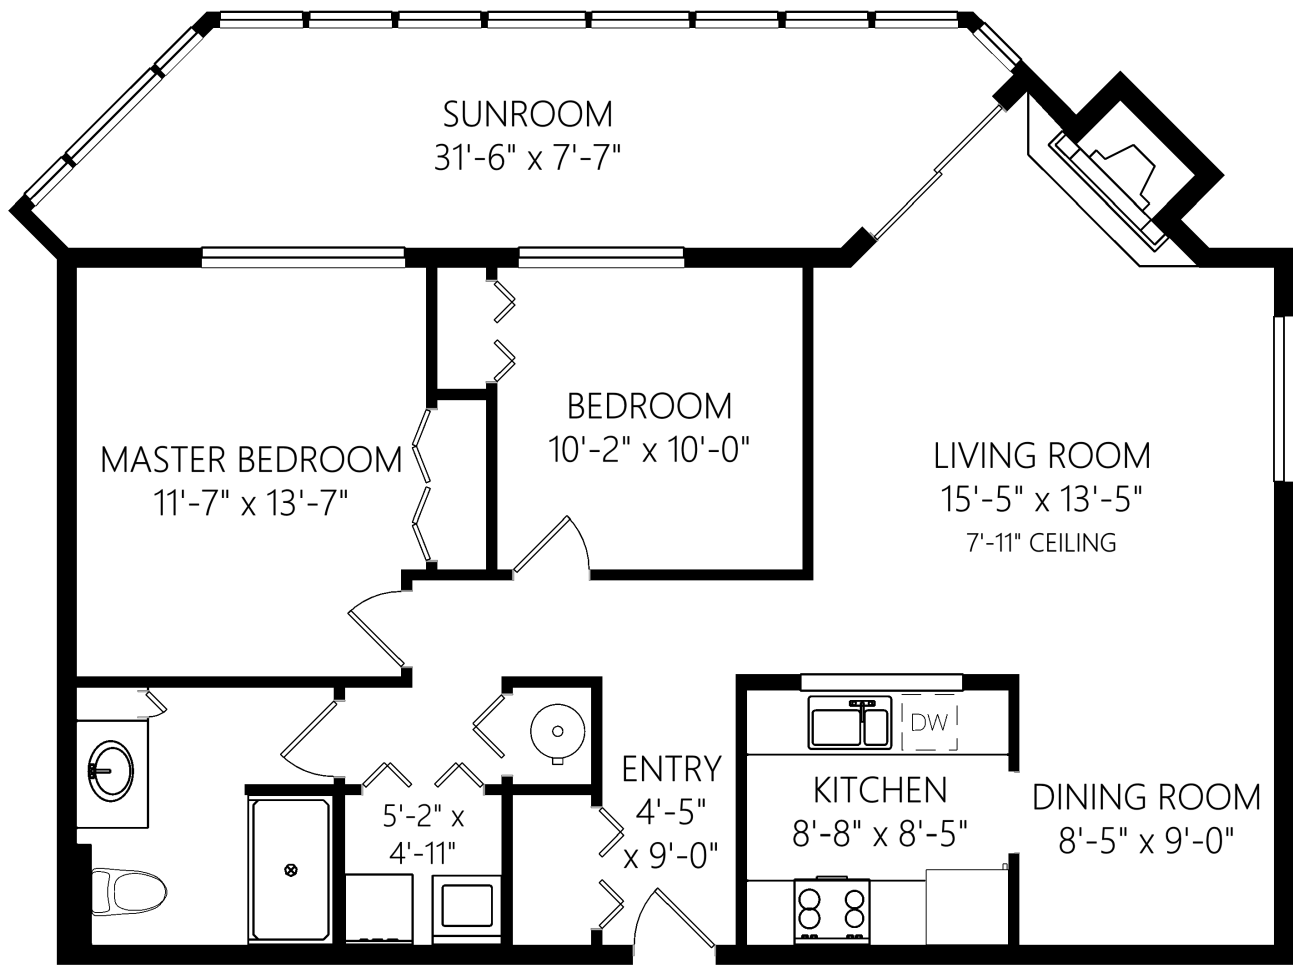

302-9900 Fifth St

**SINGLE LEVEL**  
1194 FINISHED SQ.FT.

	Fin. Sq.Ft.	UnFin. Sq.Ft.	Total Sq.Ft.
Single Level	1194	0	1194
<b>Total</b>	<b>1194</b>	<b>0</b>	<b>1194</b>

Shown length and width dimensions are approximate.  
Area sq.ft. is representative of the on-site measurements. (1" accuracy)