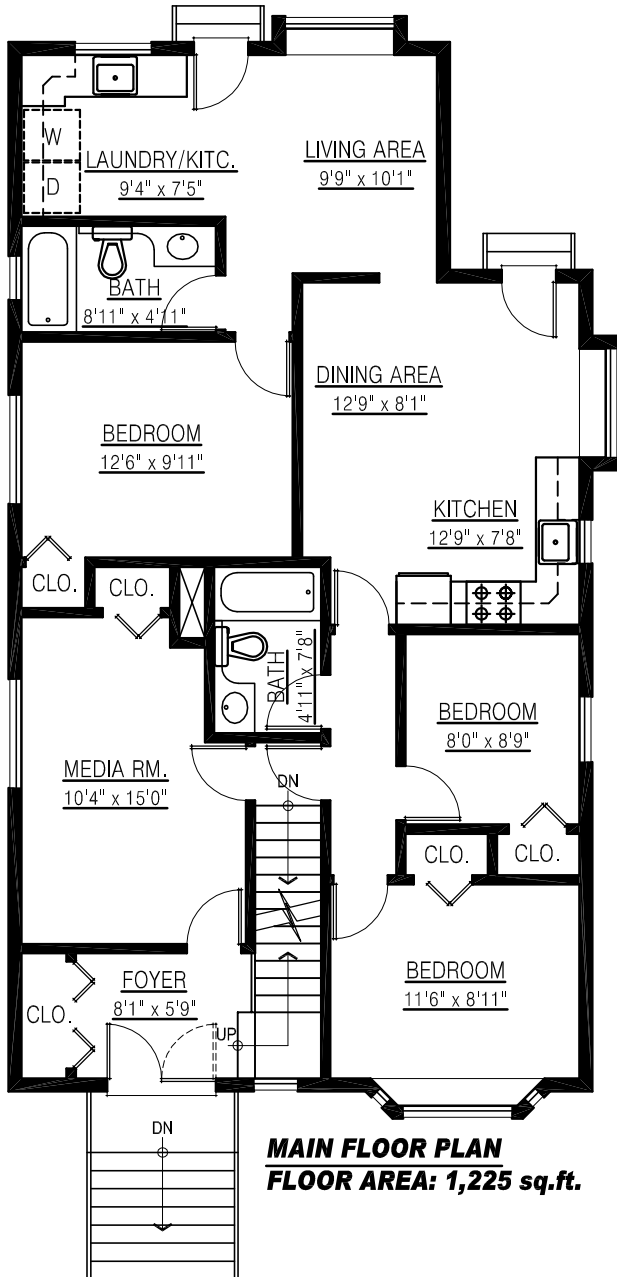

Jane Heathcote
604.833.5625
REIMAX Crest Realty (Westside)
www.justaskjane.net
info@justaskjane.net

MLS V800211
4433 Sophia Steet
Vancouver, BC

Main Floor: 1,225 sq. ft.
 Upper Floor: 1,039 sq. ft.
 Lower Floor: 125 sq. ft.
 Total: 2,389 sq. ft.

Deck: 212 sq. ft.
 Garage: 298 sq. ft.
 Utility/Storage: 62 sq. ft.
 Crawl Space/Storage: 542 sq. ft.
 Shed: 103 sq. ft.

MAIN FLOOR PLAN
FLOOR AREA: 1,225 sq.ft.

UPPER FLOOR PLAN
FLOOR AREA: 1,039 sq.ft.

LOWER FLOOR PLAN
FLOOR AREA: 125 sq.ft.