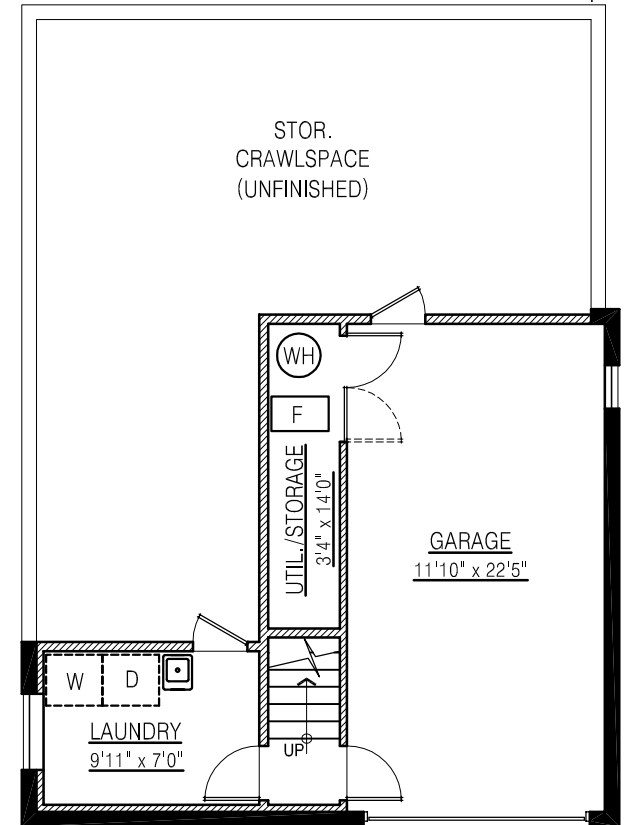

Jane Heathcote
604.833.5625
REIMAX Crest Realty (Westside)
www.justaskjane.net
info@justaskjane.net

MLS V800211
4433 Sophia Steet
Vancouver, BC

Main Floor: 1,225 sq. ft.
 Upper Floor: 1,039 sq. ft.
 Lower Floor: 125 sq. ft.
 Total: 2,389 sq. ft.

Deck: 212 sq. ft.
 Garage: 298 sq. ft.
 Utility/Storage: 62 sq. ft.
 Crawl Space/Storage: 542 sq. ft.
 Shed: 103 sq. ft.

MAIN FLOOR PLAN
FLOOR AREA: 1,225 sq.ft.

UPPER FLOOR PLAN
FLOOR AREA: 1,039 sq.ft.

LOWER FLOOR PLAN
FLOOR AREA: 125 sq.ft.