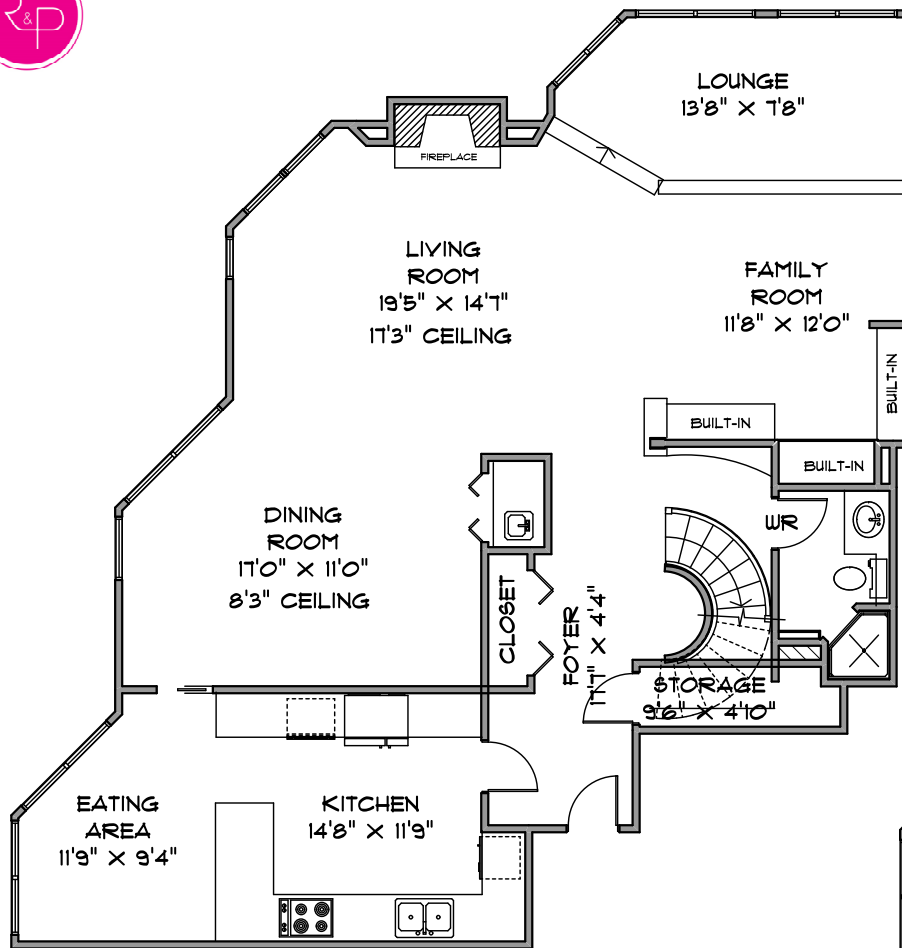

MAIN LEVEL 1409 SQ. FT.

UPPER LEVEL 1202 SQ. FT.

MEASUREMENTS SHOULD BE CONSIDERED APPROXIMATE  
AND ARE FOR PROMOTIONAL USE ONLY.  
E & O Insured

778-231-6542 SEPTEMBER 2021