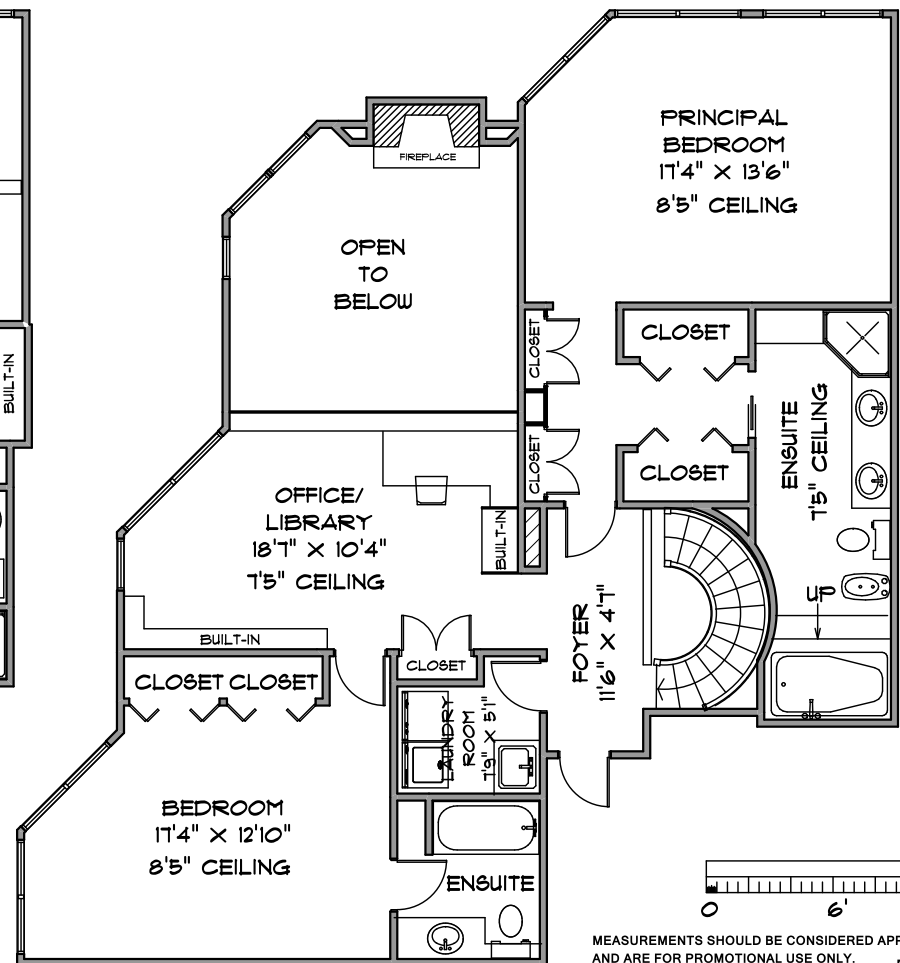

MAIN LEVEL 1409 SQ. FT.

UPPER LEVEL 1202 SQ. FT.

MEASUREMENTS SHOULD BE CONSIDERED APPROXIMATE  
AND ARE FOR PROMOTIONAL USE ONLY.  
E & O Insured

778-231-6542 SEPTEMBER 2021