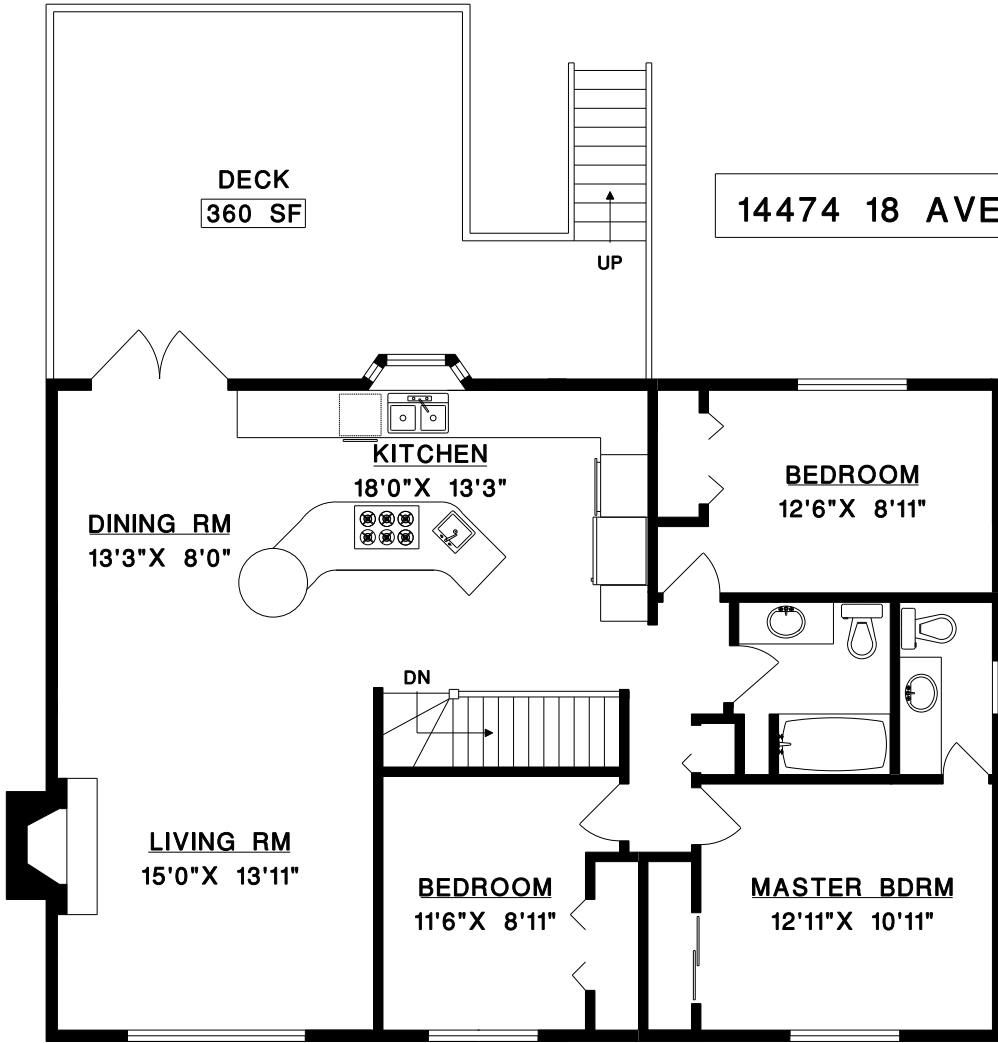

14474 18 AVENUE

LAURA THIBEAULT

BUS: 604 531-1111

MAIN LEVEL
1239 SQFT

LOWER LEVEL
686 SQFT

SEMI-FINISHED
295 SQFT

TOTAL AREA
2220 SQFT

1' 6"
SCALE

MEASURE MASTERS™
WHITE ROCK/SURREY
(604) 541-2711
MEASURED: N-FEB 1/2007