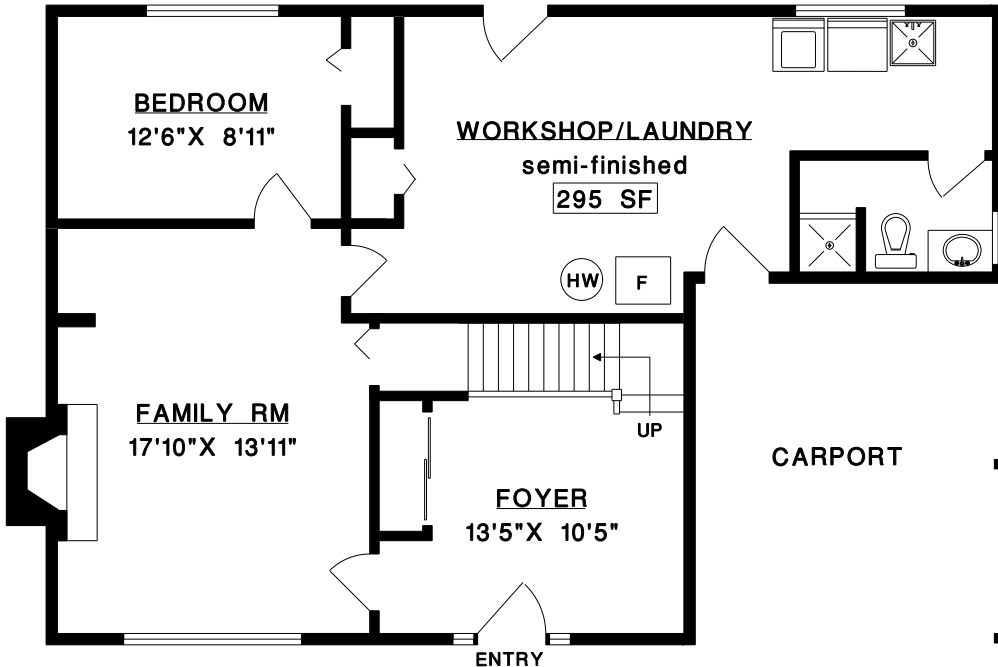

14474 18 AVENUE

LAURA THIBEAULT

BUS: 604 531-1111

MAIN LEVEL
1239 SQFT

LOWER LEVEL
686 SQFT

SEMI-FINISHED
295 SQFT

TOTAL AREA
2220 SQFT

1' 6"
SCALE

MEASURE MASTERS™
WHITE ROCK/SURREY
(604) 541-2711
MEASURED: N-FEB 1/2007