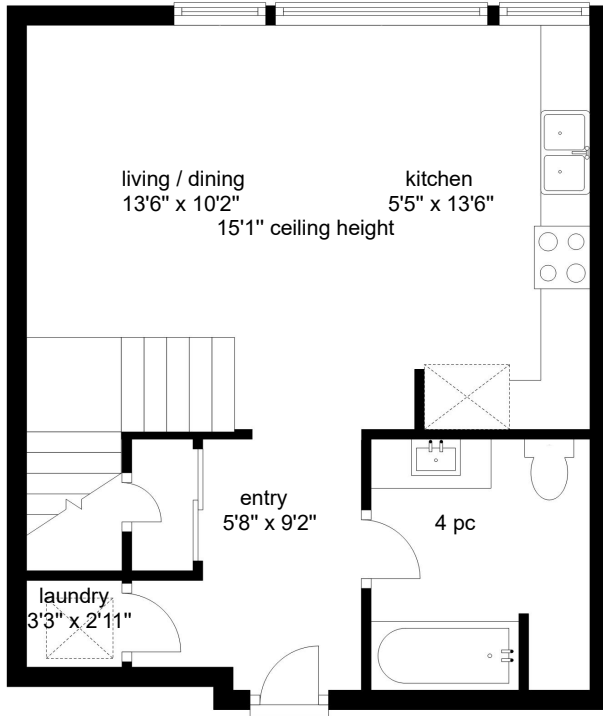

308 - 1978 Cliffe Avenue, Courtenay
Approx. finished floor area 623 sq.ft.

MAIN 457 sq ft
General ceiling height 7'1"

UPPER 166 sq ft
General ceiling height 7'1"