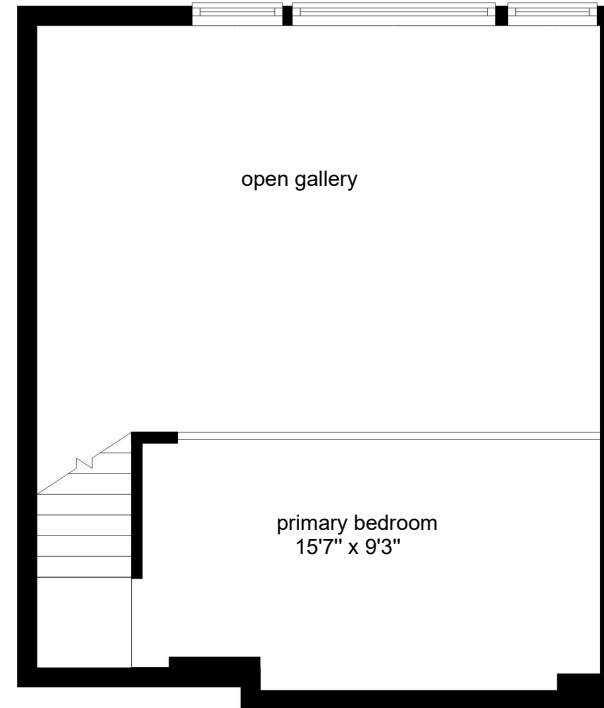

308 - 1978 Cliffe Avenue, Courtenay
Approx. finished floor area 623 sq.ft.

MAIN 457 sq ft
General ceiling height 7'1"

UPPER 166 sq ft
General ceiling height 7'1"