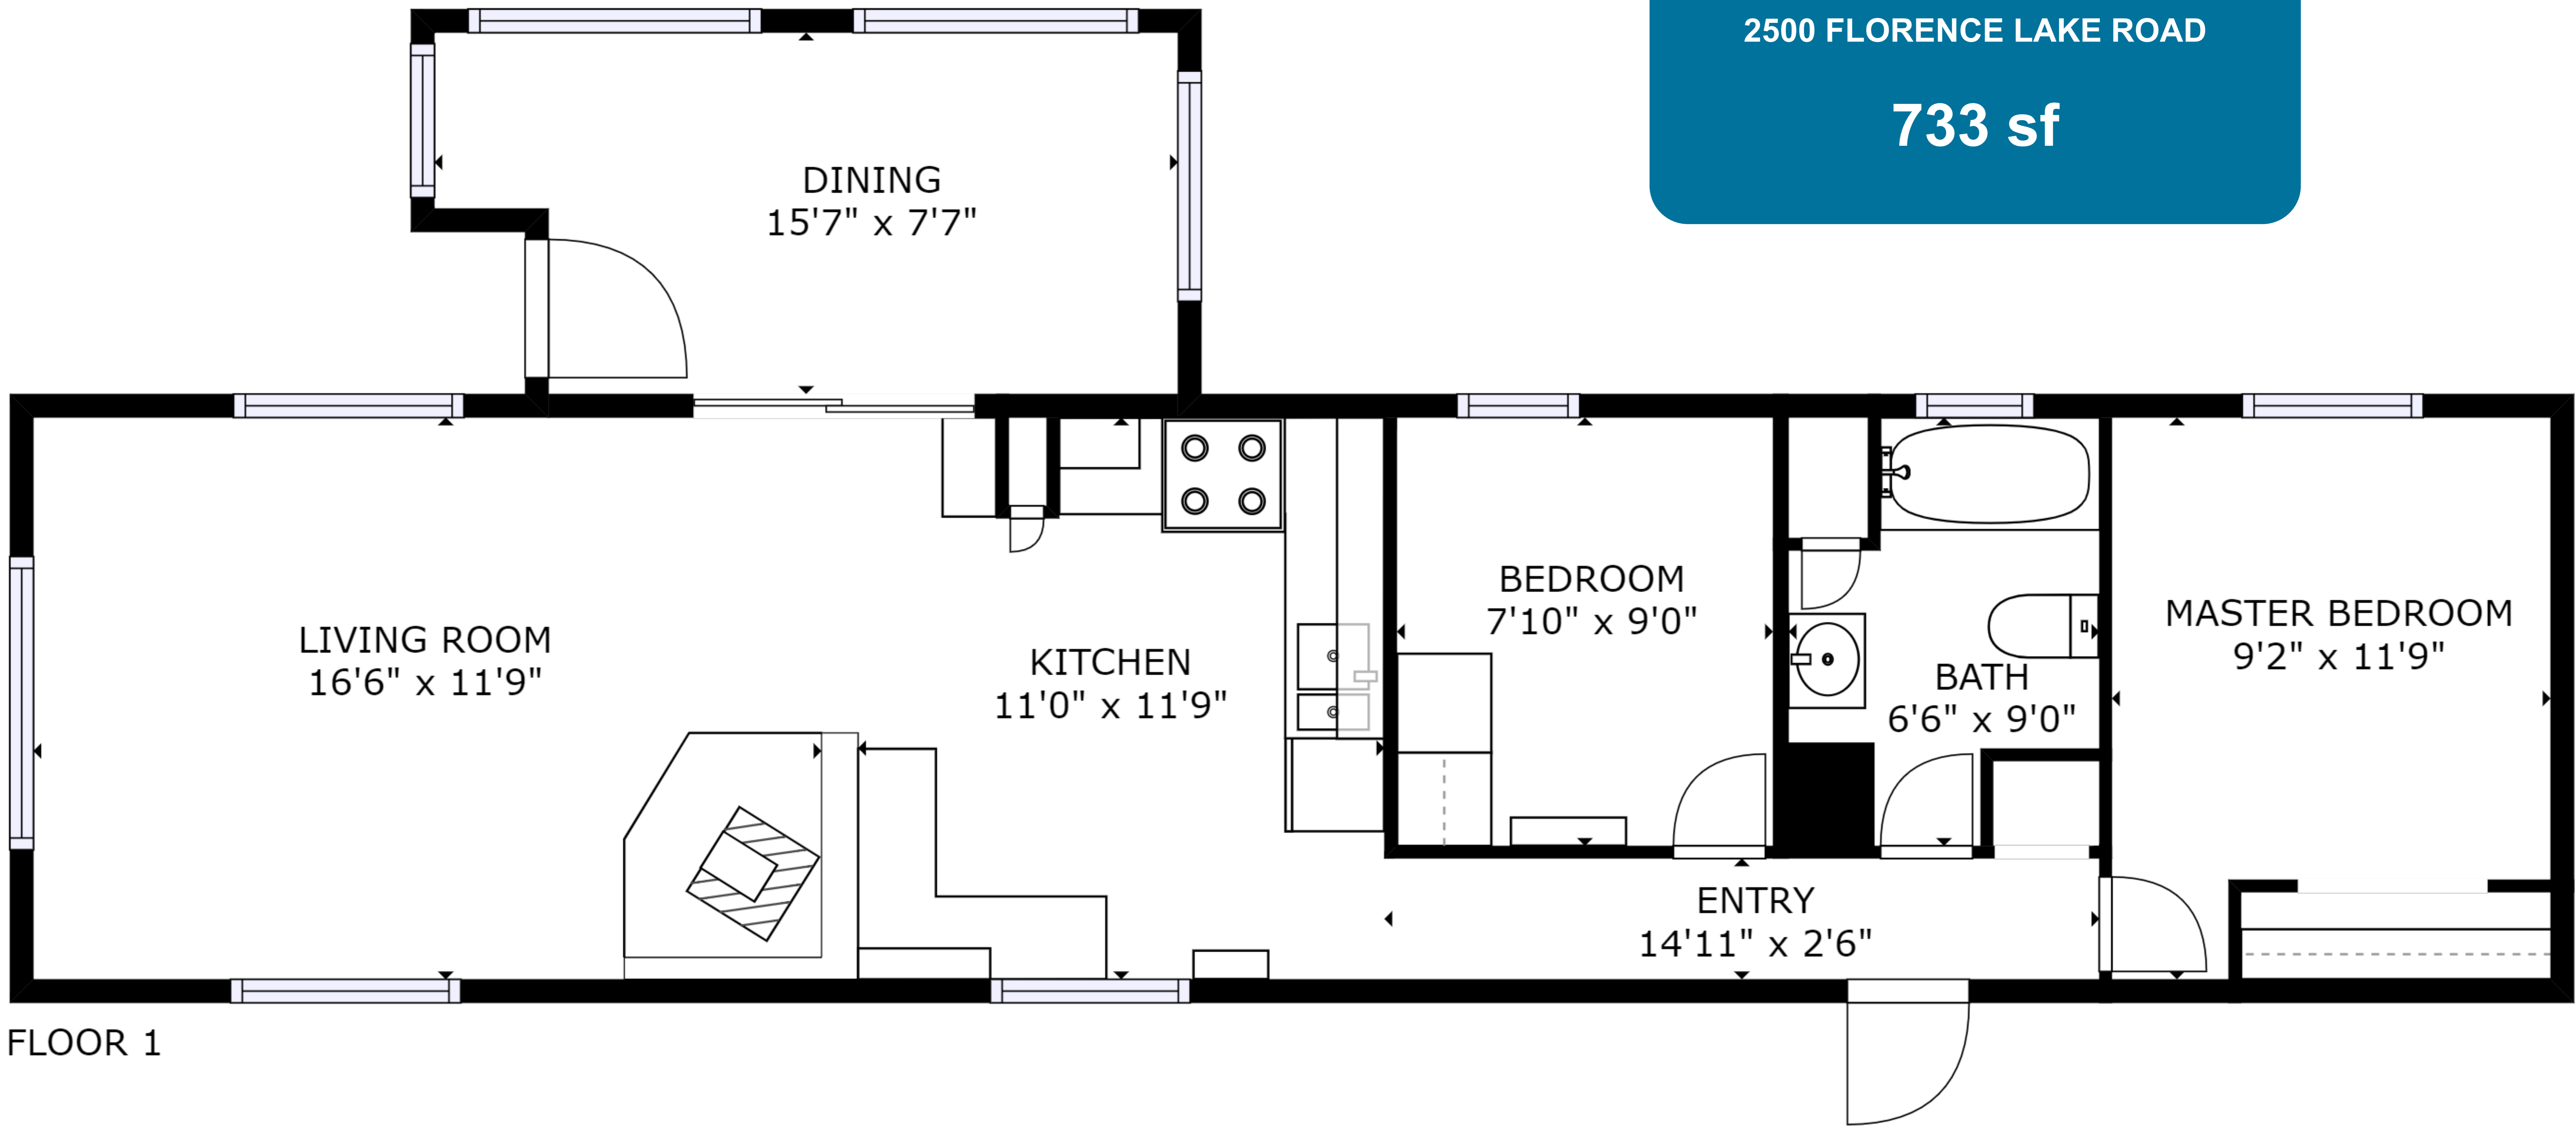

UNIT 66
2500 FLORENCE LAKE ROAD
733 sf

FLOOR 1

FLOOR PLANS MEASURED BY JEFF MARTENS PREC; LISTING REALTOR
SIZES AND DIMENSIONS ARE APPROXIMATE. ALL BUYERS SHOULD TAKE THEIR WON MEASUREMENTS IF IMPORTANT,
AS ACTUAL MEASUREMENTS MAY VARY.