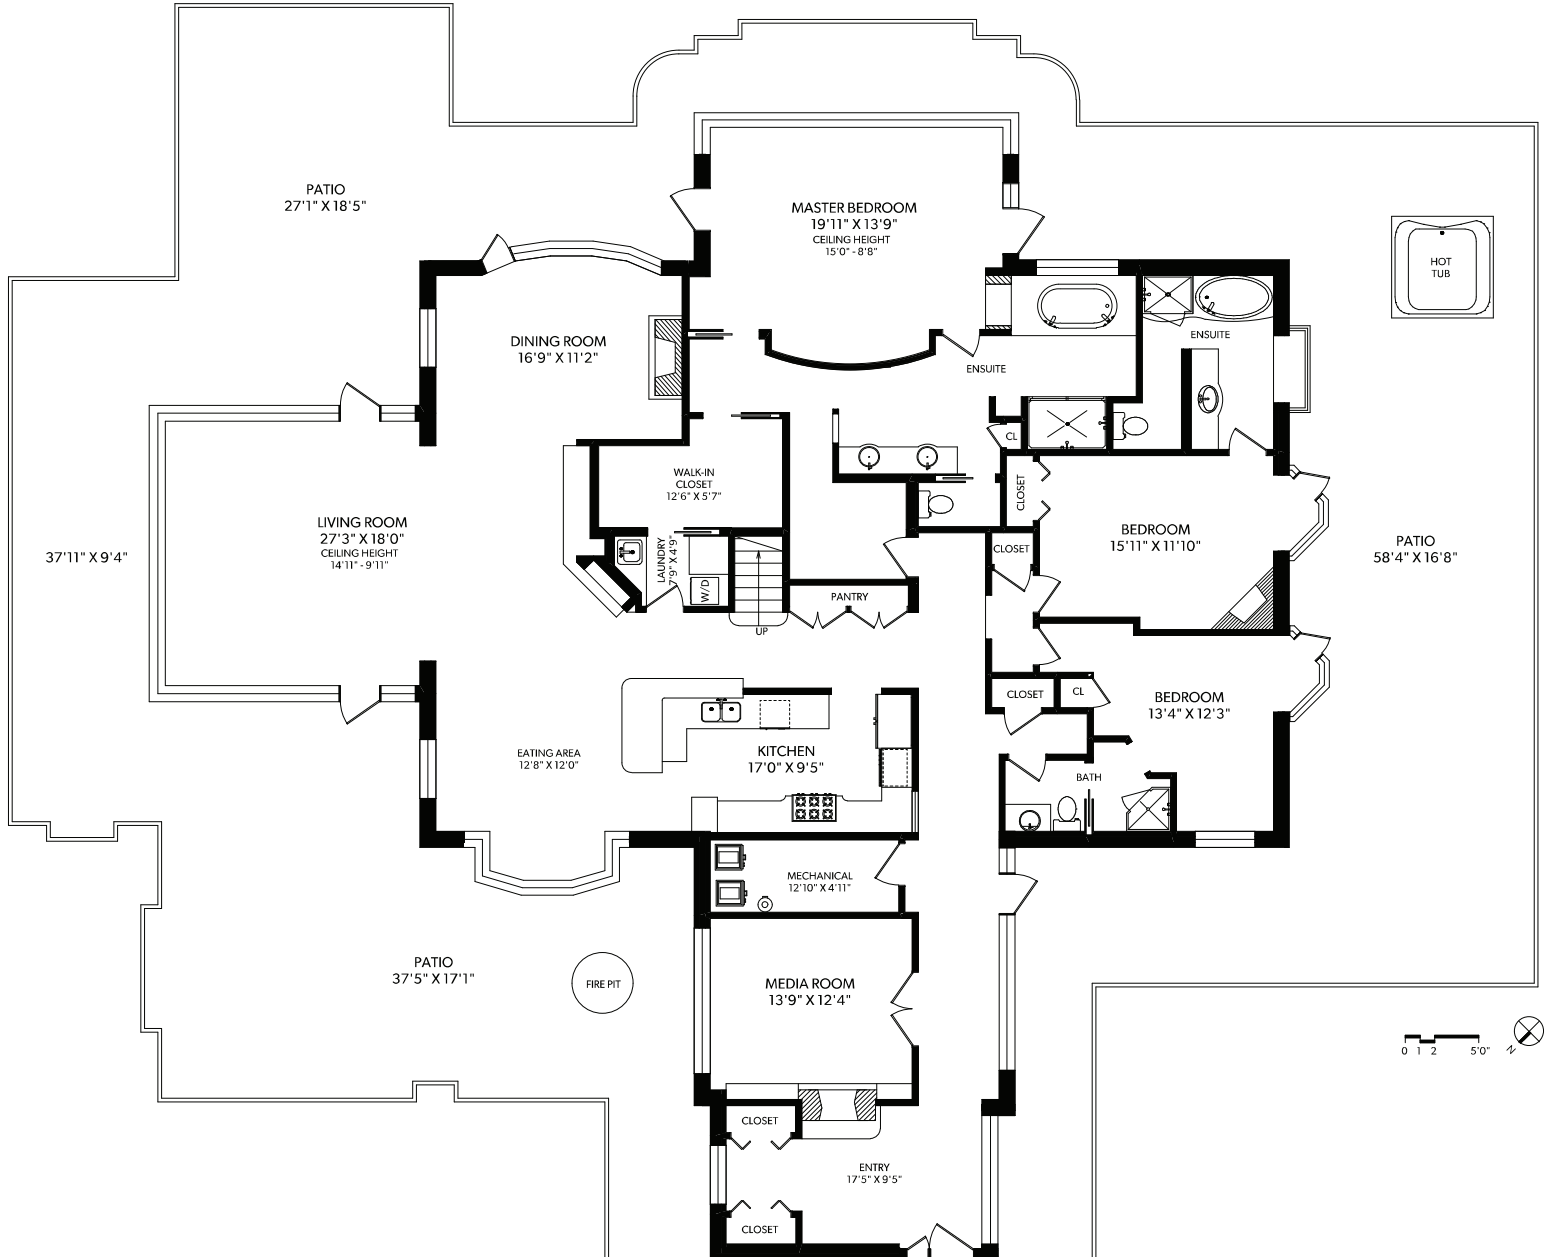

MAIN FLOOR

UPPER FLOOR

FLOOR	FINISHED	UNFINISHED	TOTAL	OTHER AREAS
MAIN	3610	0	3610	PATIOS 3487
UPPER	264	0	264	
TOTAL	3874	0	3874	

REAL FOTO **1017-21 DALLAS ROAD**
 DOCUMENT PREPARED FOR THE EXCLUSIVE USE OF
IAN BROWN* & JONATHAN GITTINS