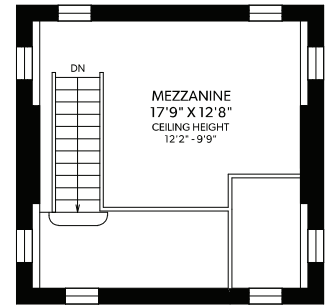

MAIN FLOOR

UPPER FLOOR

FLOOR	FINISHED	UNFINISHED	TOTAL	OTHER AREAS
MAIN	3610	0	3610	PATIOS 3487
UPPER	264	0	264	
TOTAL	3874	0	3874	

REAL FOTO **1017-21 DALLAS ROAD**
 DOCUMENT PREPARED FOR THE EXCLUSIVE USE OF
IAN BROWN* & JONATHAN GITTINS