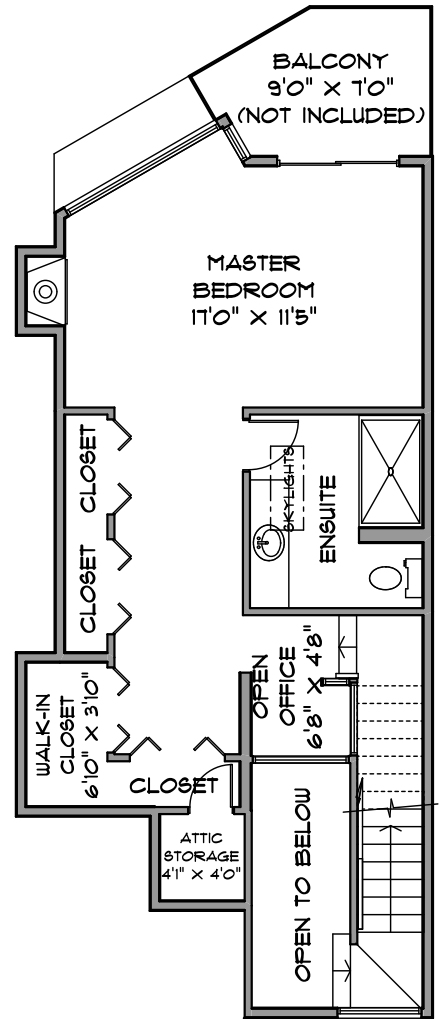

ATTIC STORAGE 22
DECK 131
PATIO 463
BALCONIES 125
GARAGE 286

LOWER LEVEL 792 SQ. FT.

MAIN LEVEL 855 SQ. FT.

UPPER LEVEL 592 SQ. FT.

MEASUREMENTS SHOULD BE CONSIDERED APPROXIMATE AND ARE FOR PROMOTIONAL USE ONLY.
E & O Insured