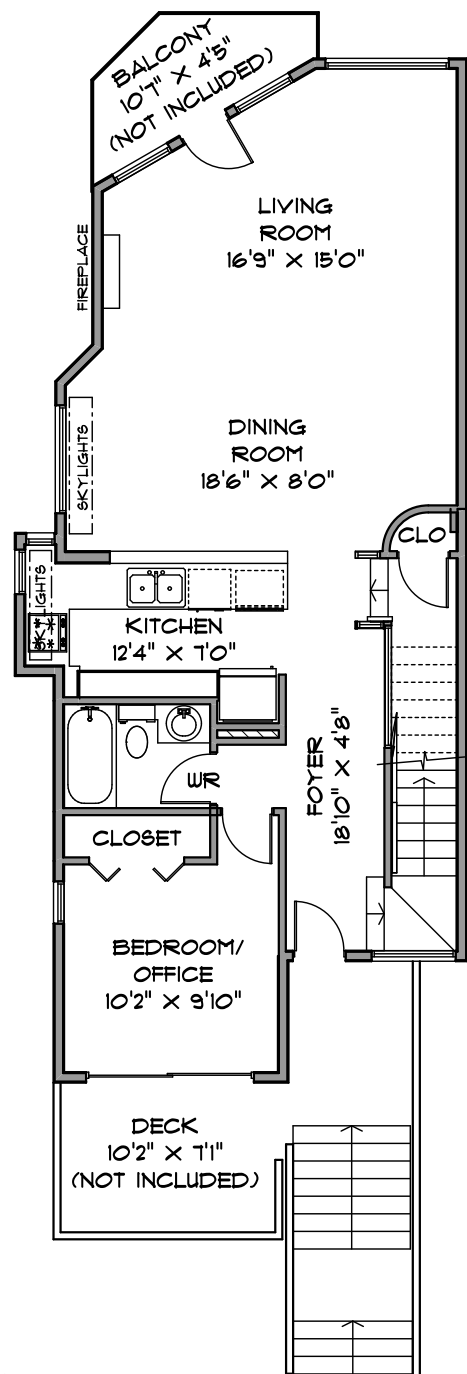

ATTIC STORAGE 22
DECK 131
PATIO 463
BALCONIES 125
GARAGE 286

LOWER LEVEL 792 SQ. FT.

MAIN LEVEL 855 SQ. FT.

UPPER LEVEL 592 SQ. FT.

MEASUREMENTS SHOULD BE CONSIDERED APPROXIMATE AND ARE FOR PROMOTIONAL USE ONLY.
E & O Insured