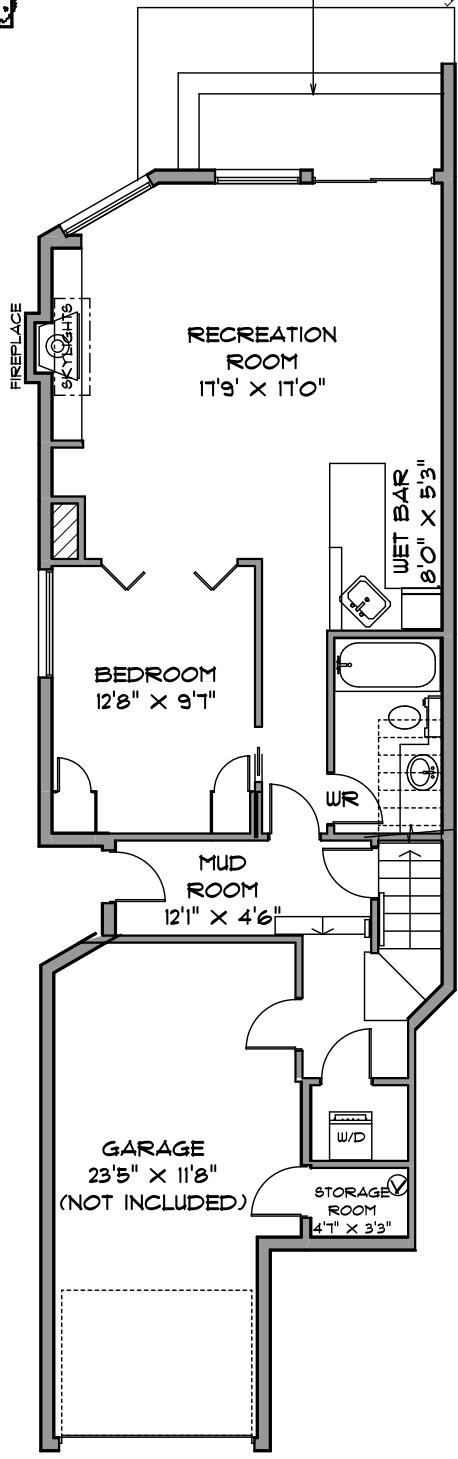

ATTIC STORAGE 22
DECK 131
PATIO 463
BALCONIES 125
GARAGE 286

LOWER LEVEL 792 SQ. FT.

MAIN LEVEL 855 SQ. FT.

UPPER LEVEL 592 SQ. FT.

MEASUREMENTS SHOULD BE CONSIDERED APPROXIMATE AND ARE FOR PROMOTIONAL USE ONLY.
E & O Insured