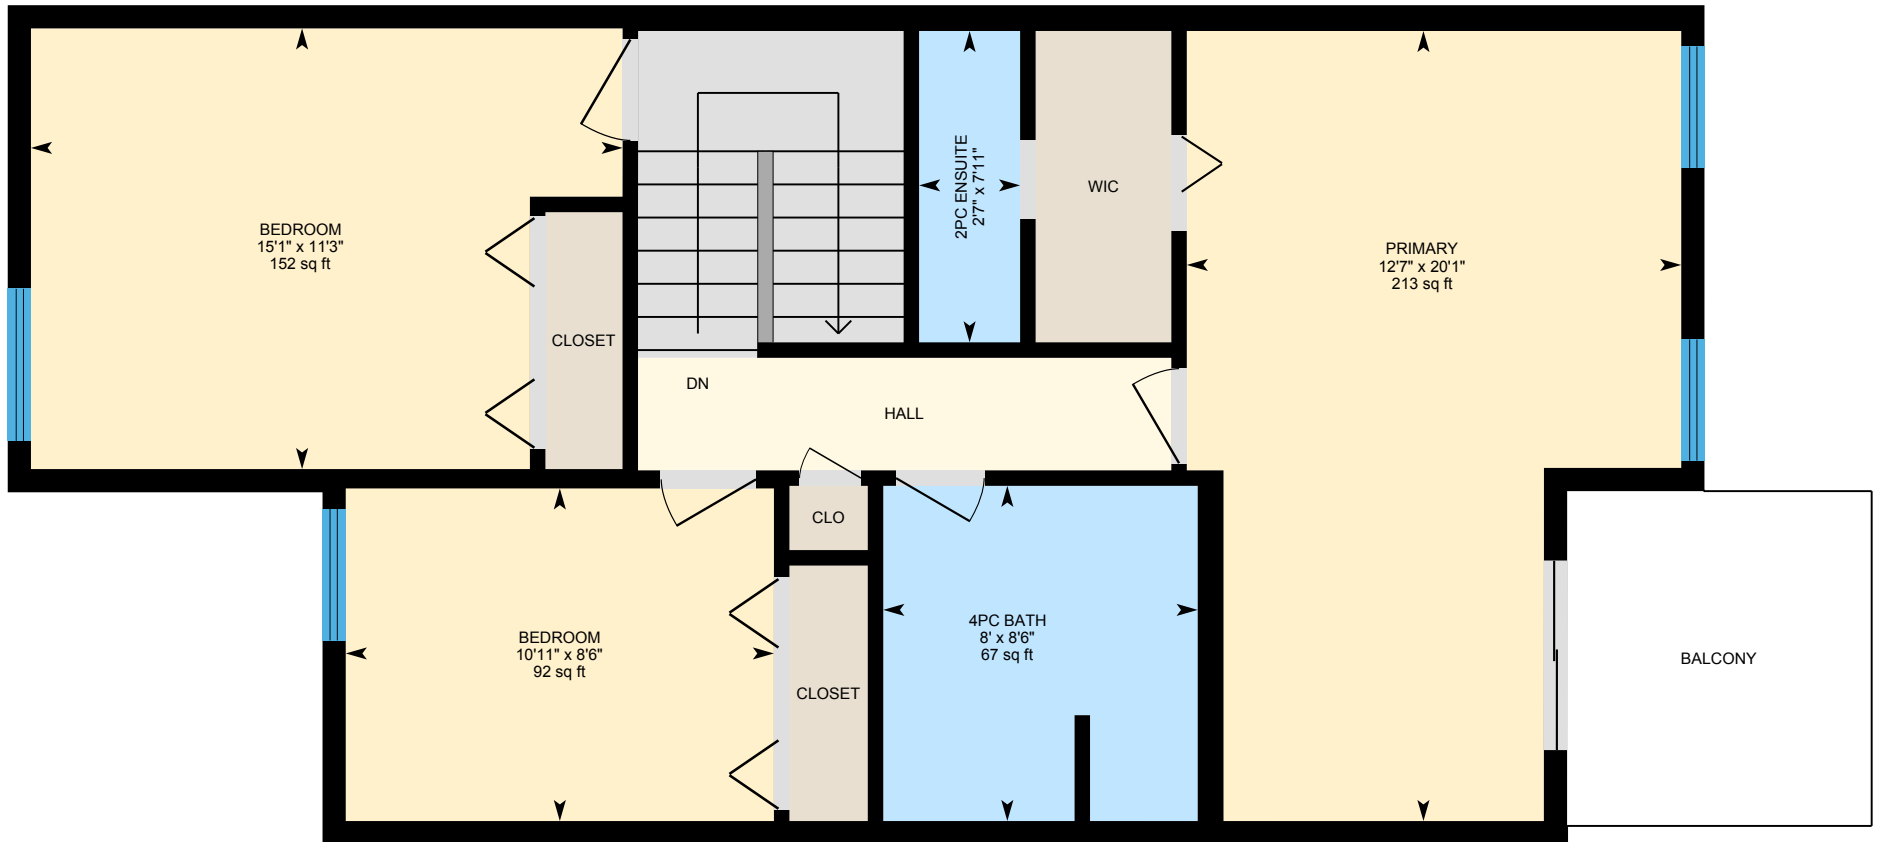

# 9 NW Lorelei Close, Edmonton, AB

2nd Floor Total Interior Area 742 sq ft

PREPARED: Oct 2020