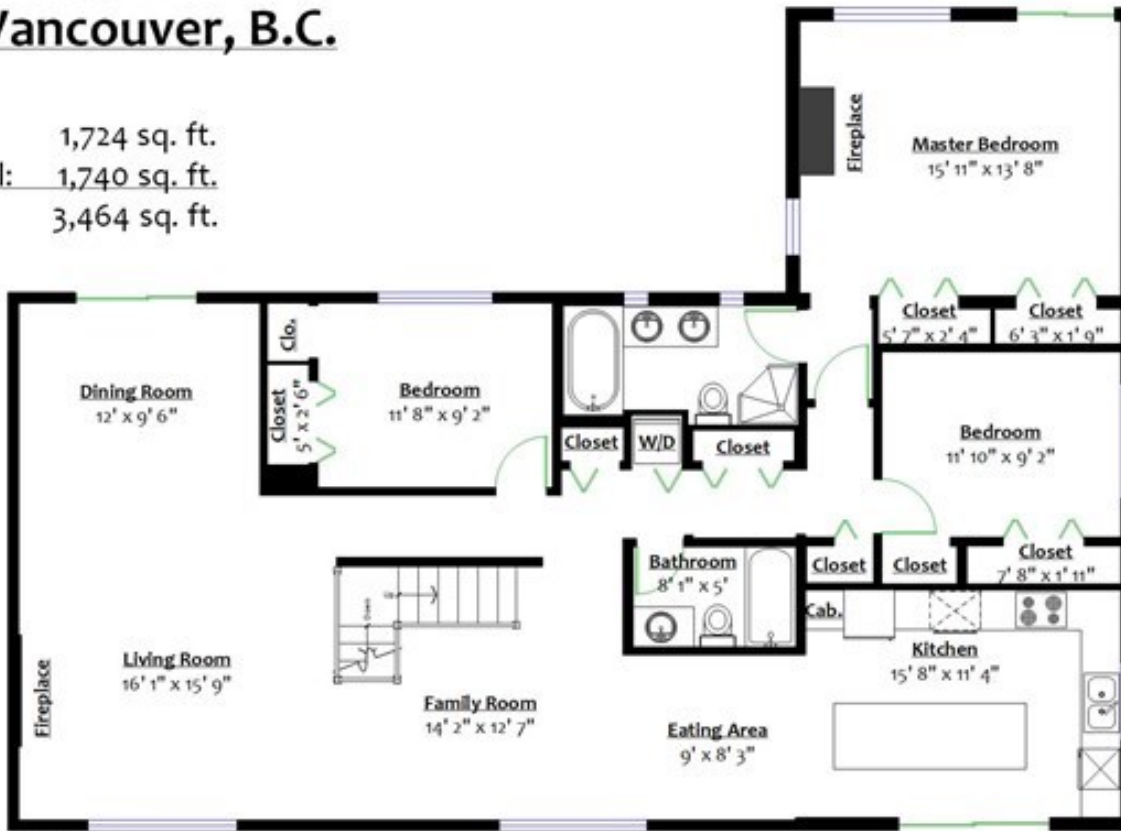

1724 Arborlynn Drive, North Vancouver, B.C.

Totals**

Main Level: 1,724 sq. ft.
 Lower Level: 1,740 sq. ft.
 Total: 3,464 sq. ft.

MAIN LEVEL
 Floor Area: 1,724 Sq. Ft.

LOWER LEVEL
 Floor Area: 1,740 Sq. Ft.