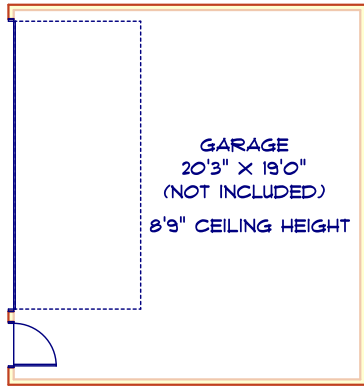

UNIT 501-6063 IONA DRIVE
VANCOUVER

DEXTER ASSOCIATES REALTY
RUTHIE SHUGARMAN
604 879 2941
PAIGE KRAFT
604 603 3475

SQUARE FOOTAGE
TOTAL 2802

DECK 836
PATIO 230
GARAGE 408

MEASUREMENTS SHOULD BE CONSIDERED APPROXIMATE
AND ARE FOR PROMOTIONAL USE ONLY.
E & O Insured
778-231-6542 SEPTEMBER 2019