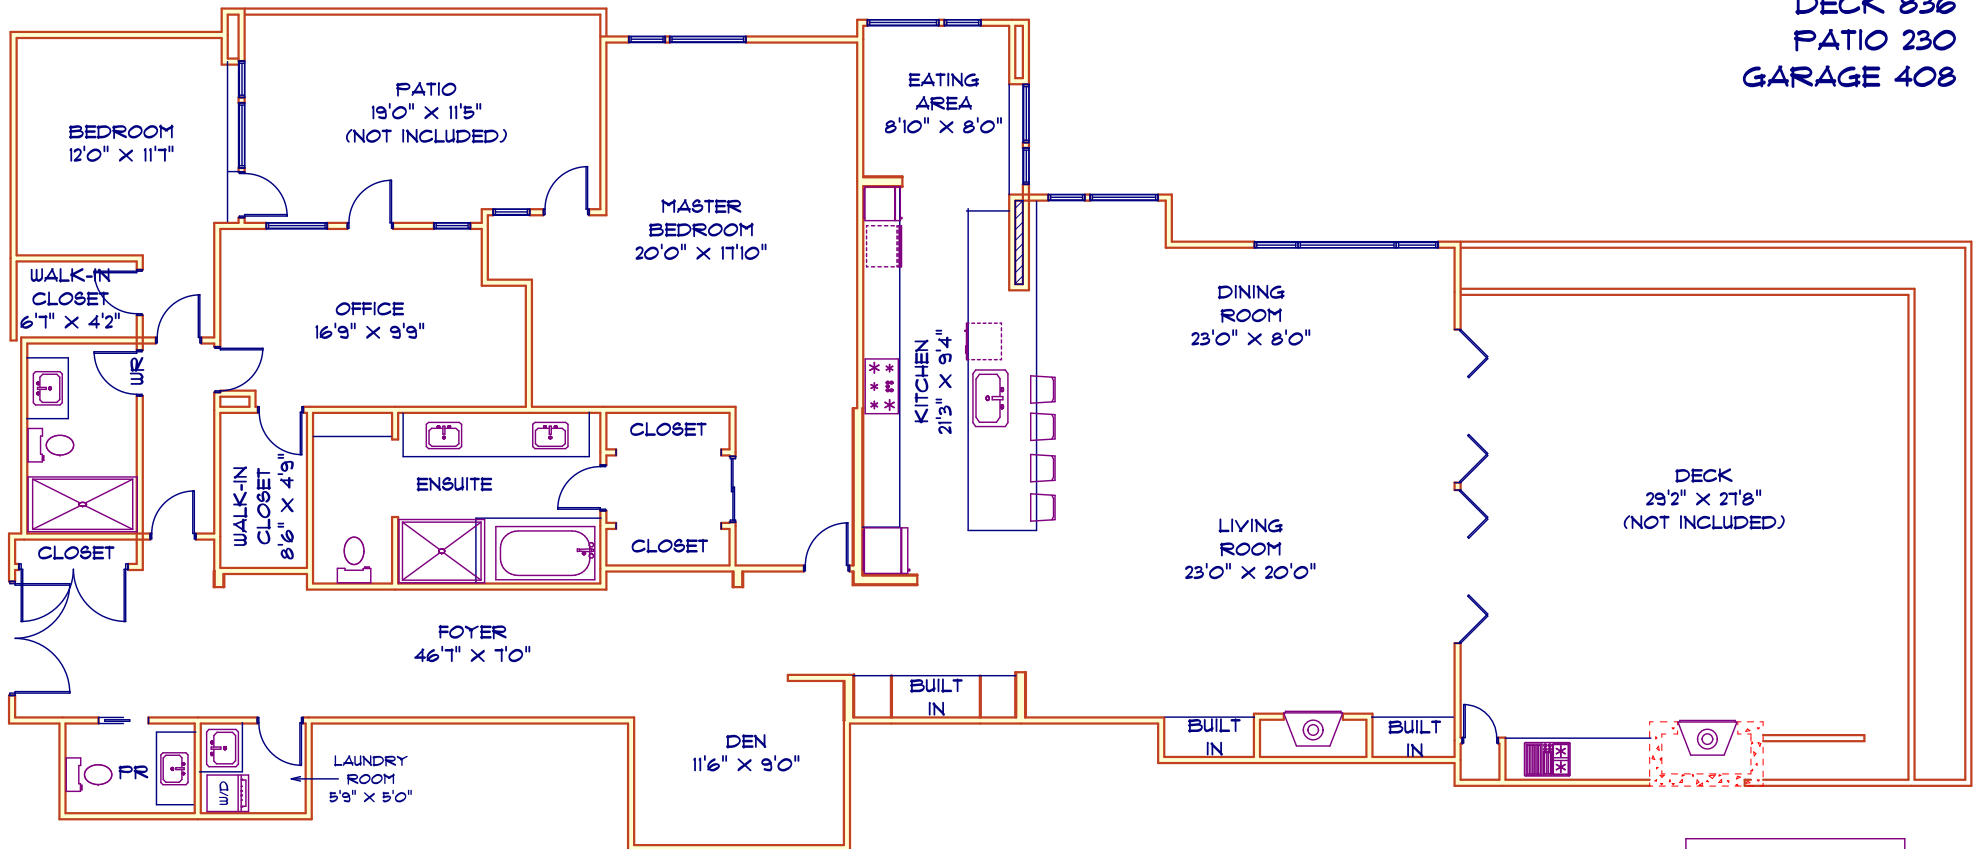

UNIT 501-6063 IONA DRIVE
VANCOUVER

DEXTER ASSOCIATES REALTY
RUTHIE SHUGARMAN
604 879 2941
PAIGE KRAFT
604 603 3475

SQUARE FOOTAGE
TOTAL 2802

DECK 836
PATIO 230
GARAGE 408

MEASUREMENTS SHOULD BE CONSIDERED APPROXIMATE
AND ARE FOR PROMOTIONAL USE ONLY.
E & O Insured
778-231-6542 SEPTEMBER 2019