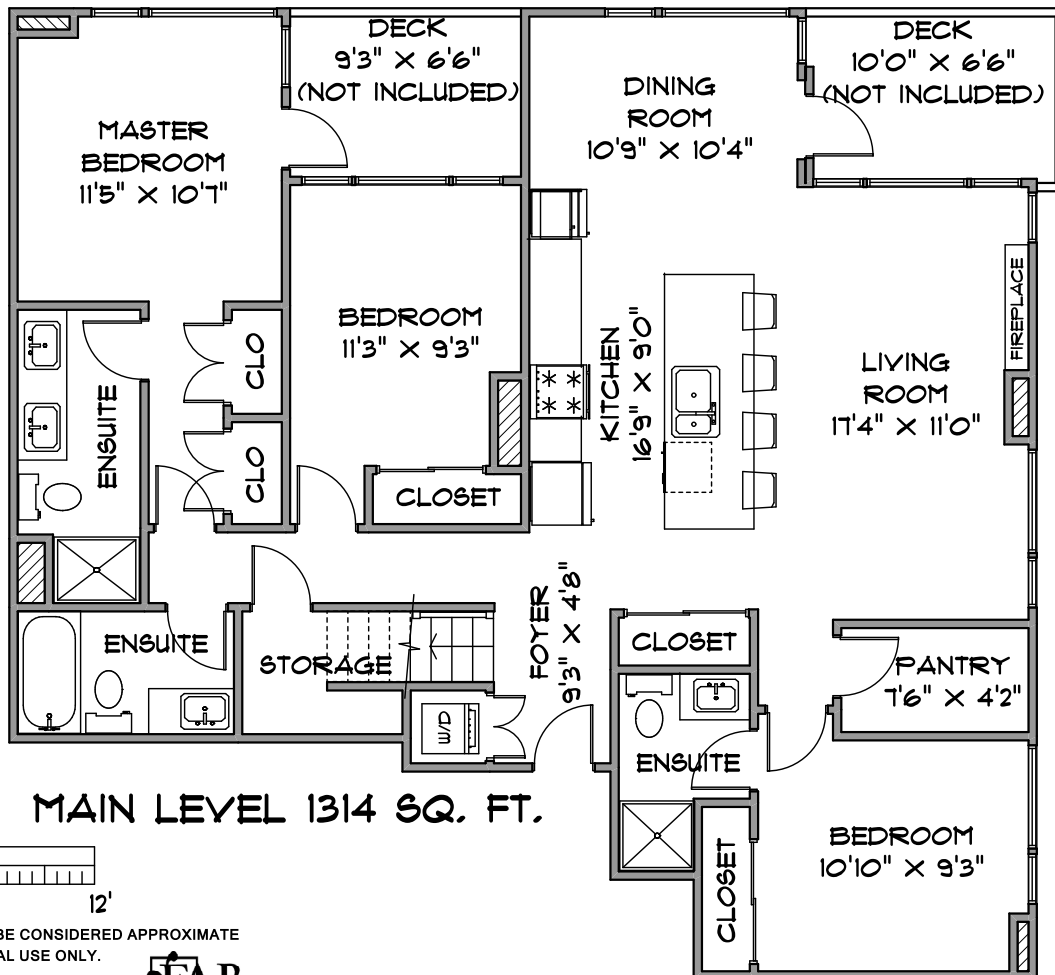

PH5-238 WEST BROADWAY
VANCOUVER

SQUARE FOOTAGE
MAIN LEVEL 1314
UPPER LEVEL 88
TOTAL 1402

DEXTER ASSOCIATES REALTY
RUTHIE SHUGARMAN
604 879 2941
PAIGE KRAFT
604 603 3475

MAIN DECKS 131
ROOFTOP DECK 269

UPPER LEVEL 88 SQ. FT.

MAIN LEVEL 1314 SQ. FT.

MEASUREMENTS SHOULD BE CONSIDERED APPROXIMATE
AND ARE FOR PROMOTIONAL USE ONLY.
E & O Insured

778-231-6542 JANUARY 2020