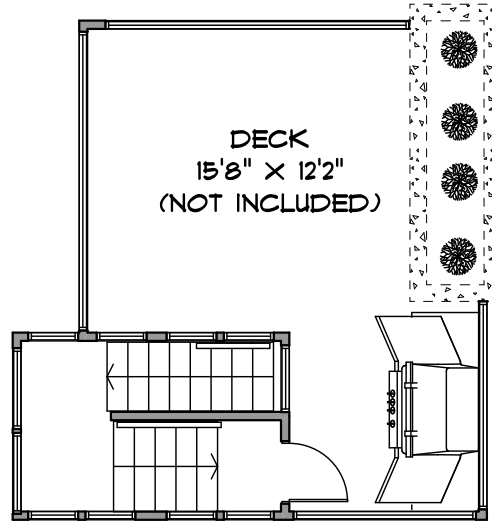

PH5-238 WEST BROADWAY
VANCOUVER

SQUARE FOOTAGE
MAIN LEVEL 1314
UPPER LEVEL 88
TOTAL 1402

DEXTER ASSOCIATES REALTY
RUTHIE SHUGARMAN
604 879 2941
PAIGE KRAFT
604 603 3475

MAIN DECKS 131
ROOFTOP DECK 269

UPPER LEVEL 88 SQ. FT.

MAIN LEVEL 1314 SQ. FT.

MEASUREMENTS SHOULD BE CONSIDERED APPROXIMATE
AND ARE FOR PROMOTIONAL USE ONLY.
E & O Insured

778-231-6542 JANUARY 2020