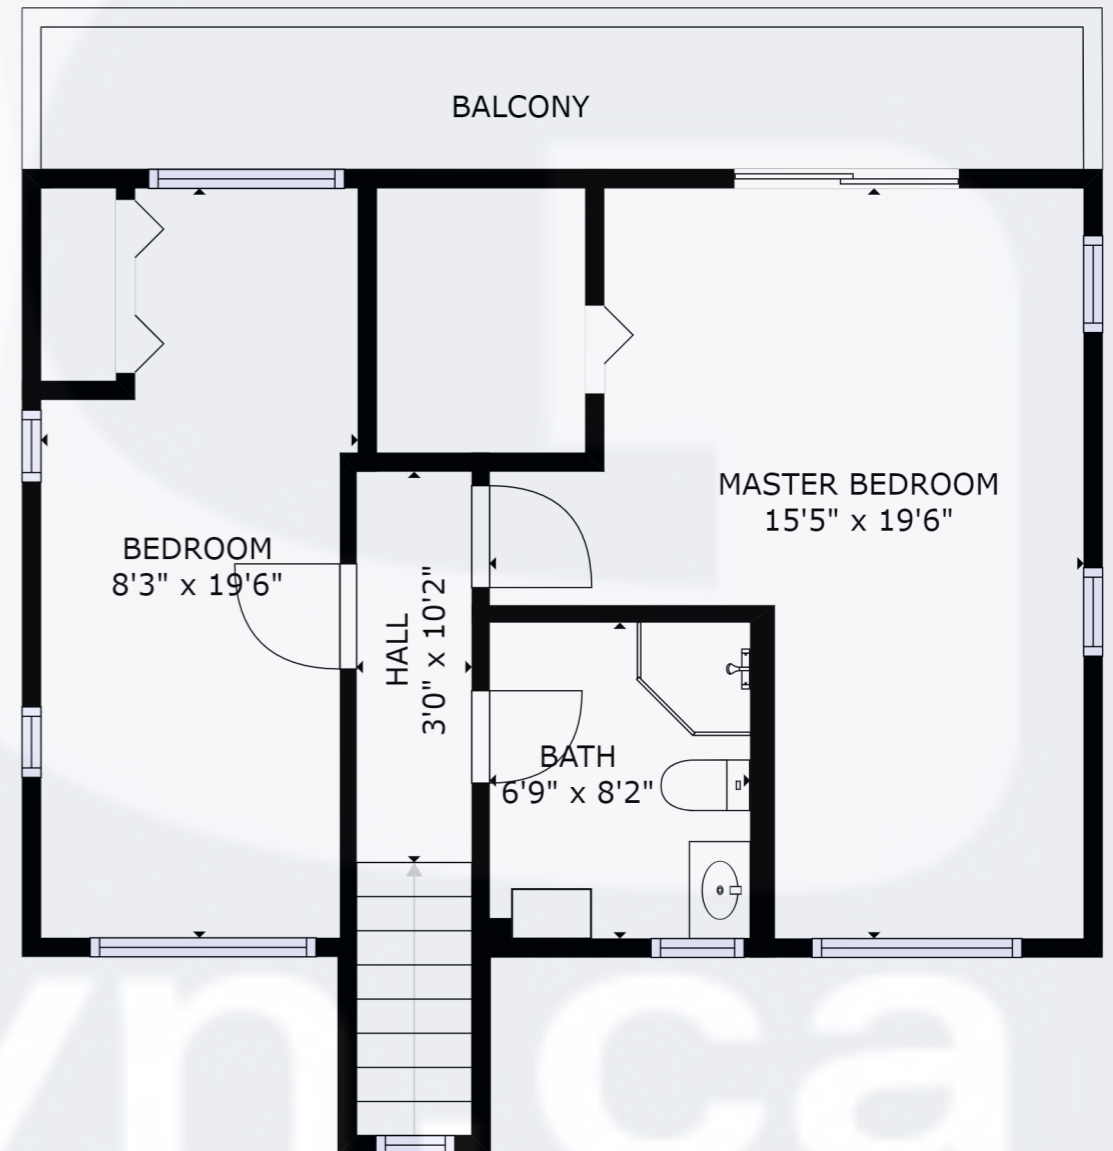

11758 96A Ave, Surrey
Total finished sqft: 1982

*All measurements are approximate and to be verified by Buyer or Buyer's representative to Buyer's satisfaction. This floor plan is strictly for general visual purposes and is not to be relied upon for exact square footage or measurements. All square footage totals taken from strata plan, if strata.