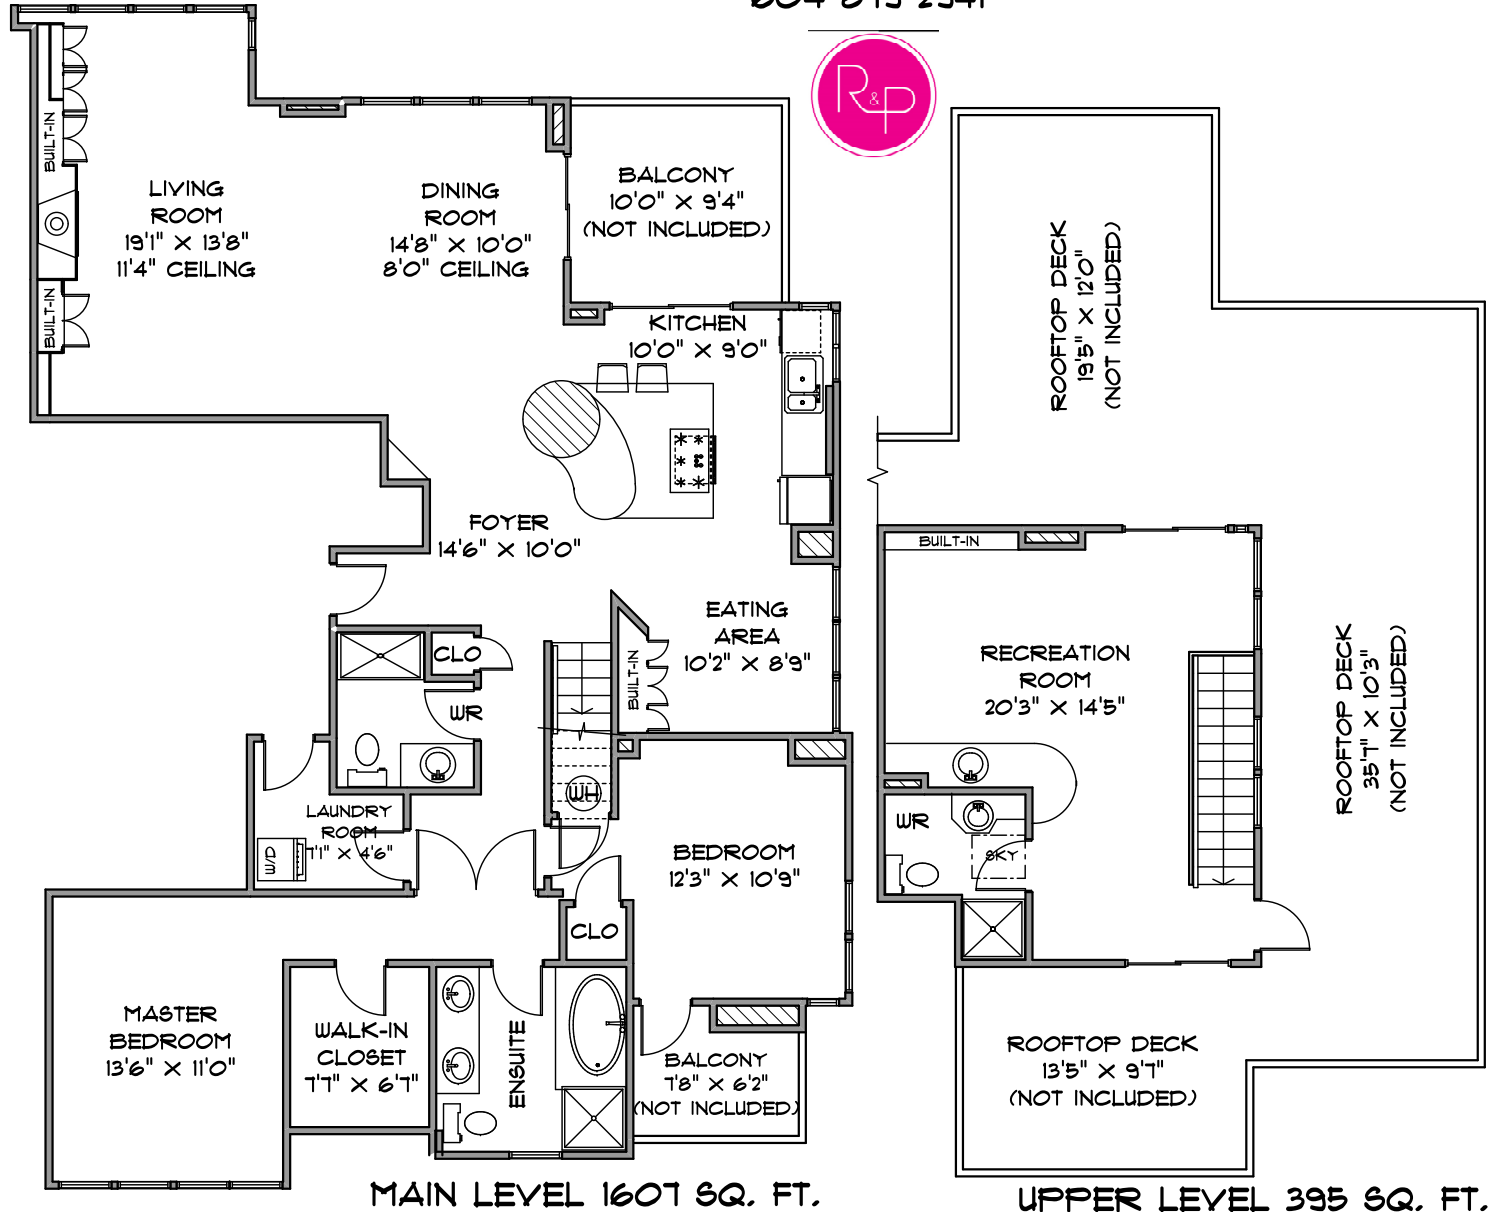

UNIT 1201-1633 WEST 10th AVENUE
VANCOUVER

SQUARE FOOTAGE
MAIN LEVEL 1607
UPPER LEVEL 395
TOTAL 2002

ROOFTOP DECKS 819
BALCONIES 153

DEXTER REALTY
PAIGE KRAFT
PERSONAL REAL ESTATE CORPORATION
604 603 3475

RUTHIE SHUGARMAN
PERSONAL REAL ESTATE CORPORATION
604 879 2941

MEASUREMENTS SHOULD BE CONSIDERED APPROXIMATE
AND ARE FOR PROMOTIONAL USE ONLY.
E & O Insured

778-231-6542 FEBRUARY 2021