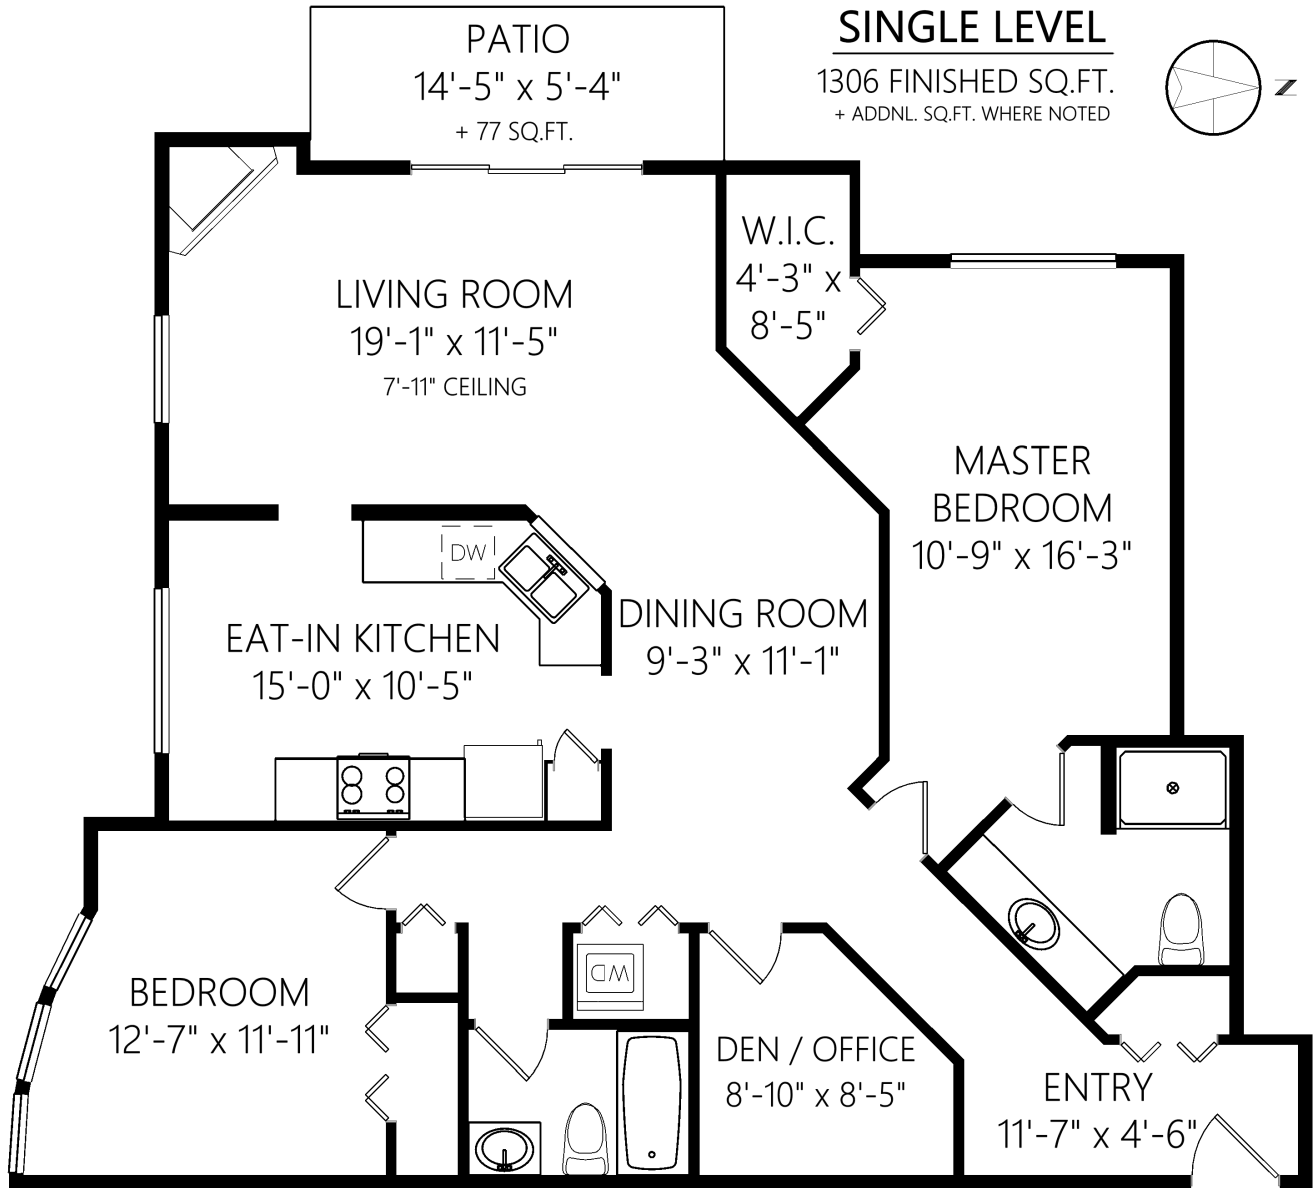

109-1240 Verdier Ave

SINGLE LEVEL

1306 FINISHED SQ.FT.
 + ADDNL. SQ.FT. WHERE NOTED

	Fin. Sq.Ft.	UnFin. Sq.Ft.	Total Sq.Ft.
Single Level	1306	0	1306
Total	1306	0	1306

Shown length and width dimensions are approximate.
 Area sq.ft. is representative of the on-site measurements. (1" accuracy)