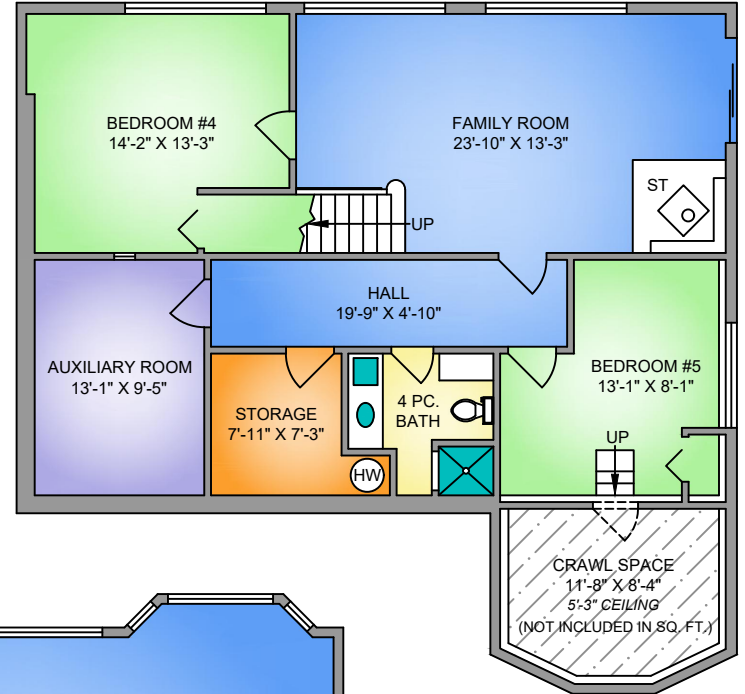

6738 ELLEN PLACE
OCTOBER 28, 2021

Prepared by PROPER MEASURE MID ISLAND for the exclusive use of DARREN YOUNG
Plans may not be 100% accurate. Buyer must verify any critical measurement.

Private resale or modification of floor plans to a third party by any individual or entity other than Proper Measure Mid Island is strictly prohibited

FLOOR	AREA (SQ. FT.)		
	FINISHED	GARAGE	DECK / PATIO
MAIN	1370	500	230
LOWER	1143	-	-
TOTAL	2513	500	230

LOWER FLOOR
1143 SQ. FT.
8'-0" CEILING

NORTH

MAIN FLOOR
1370 SQ. FT.
8'-0" CEILING