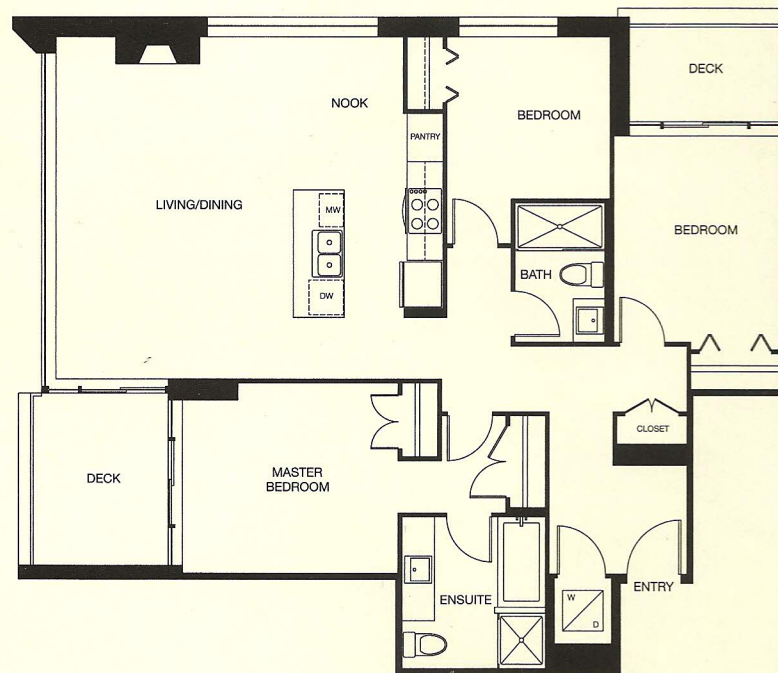

WEST TOWER
TYPE J

THREE BEDROOM
APPROX. 1160 SQ.FT.

LEVELS 14-15

LAYOUTS ARE NOT TO SCALE AND ARE FOR GENERAL INFORMATION PURPOSES ONLY. ALL SQUARE FOOTAGES, DIMENSIONS AND LAYOUTS ARE APPROXIMATE AND SHOULD NOT BE RELIED UPON. LANDSCAPE PLANS ARE FOR ILLUSTRATIVE PURPOSES ONLY AND ARE SUBJECT TO CHANGE. E. & O.E.