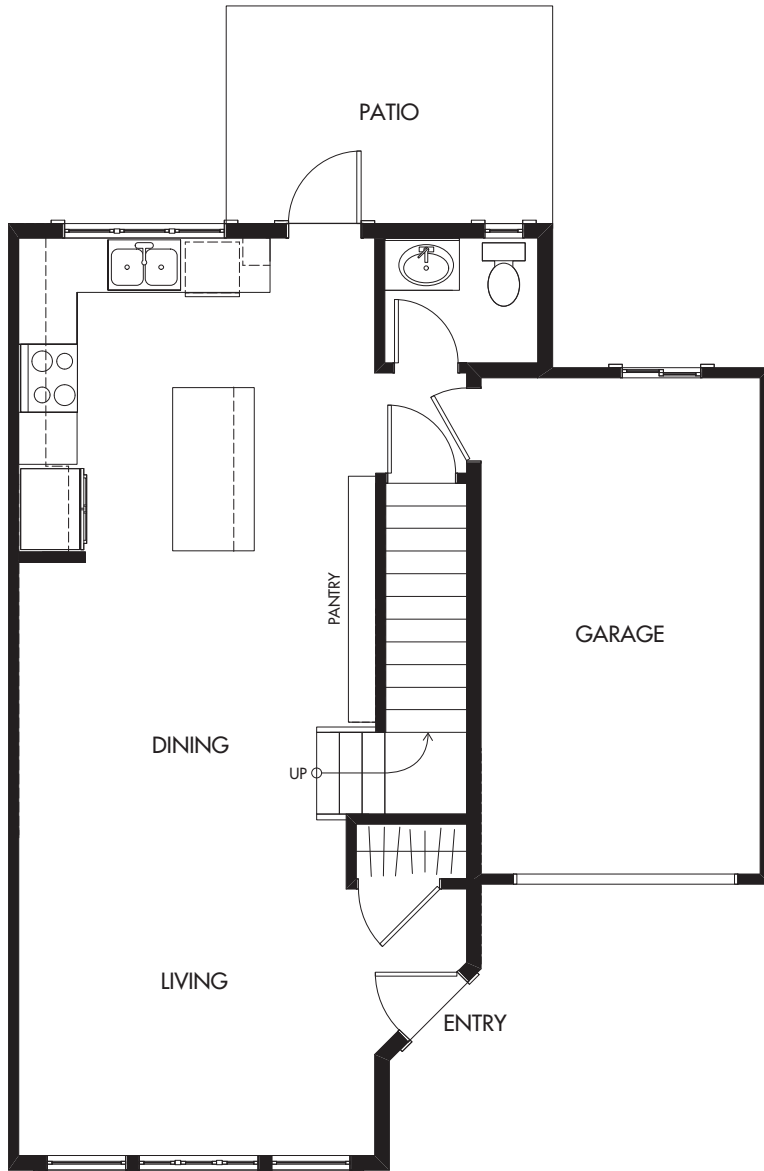

# VILLAGE GREEN

Plan A | 3 bed 2.5 bath | 1,291 sq ft

MAIN

UPPER

\* Window seat only occurs in select homes.  
See a sales rep if this is a concern.

# VILLAGE GREEN

Plan B | 3 bed 2.5 bath | 1,304 sq ft

MAIN

UPPER

Plan C | 3 bed 2.5 bath | 1,246 sq ft

# VILLAGE GREEN

MAIN

UPPER

Plan D | 3 bed 2.5 bath | 1,382 sq ft

# VILLAGE GREEN

MAIN

UPPER

Plan E | 3 bed 2.5 bath | 1,300 sq ft

VILLAGE  
GREEN

MAIN

UPPER