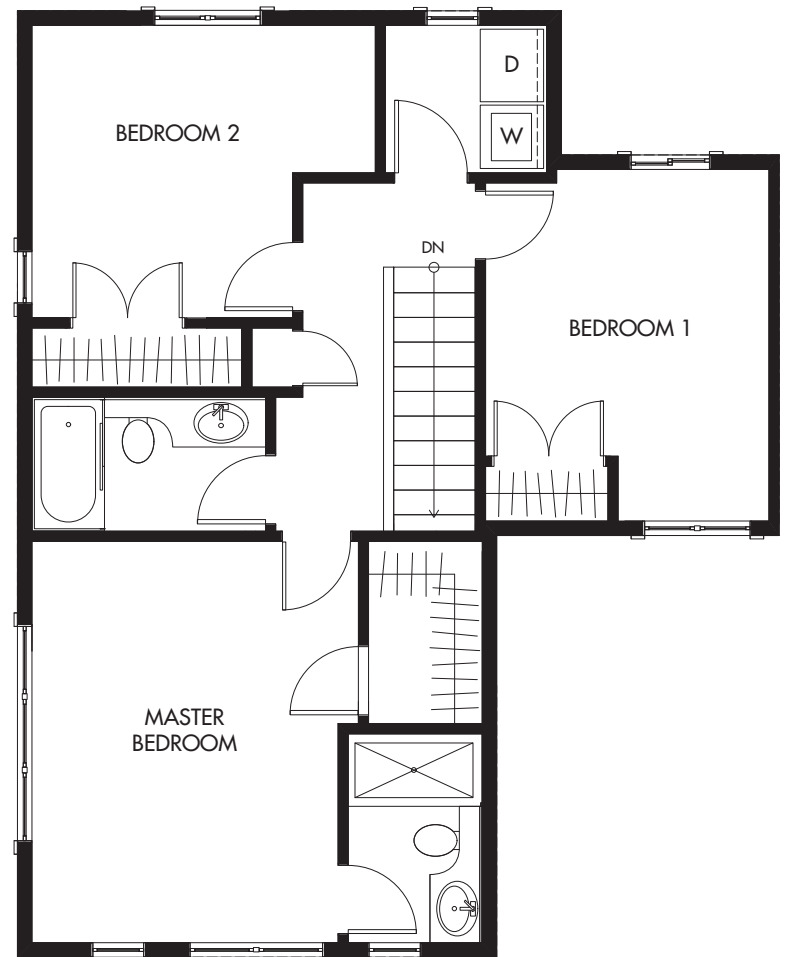

# VILLAGE GREEN

MAIN

UPPER

Plan D | 3 bed 2.5 bath | 1,382 sq ft

# VILLAGE GREEN

MAIN

UPPER

Plan E | 3 bed 2.5 bath | 1,300 sq ft

VILLAGE  
GREEN

MAIN

UPPER