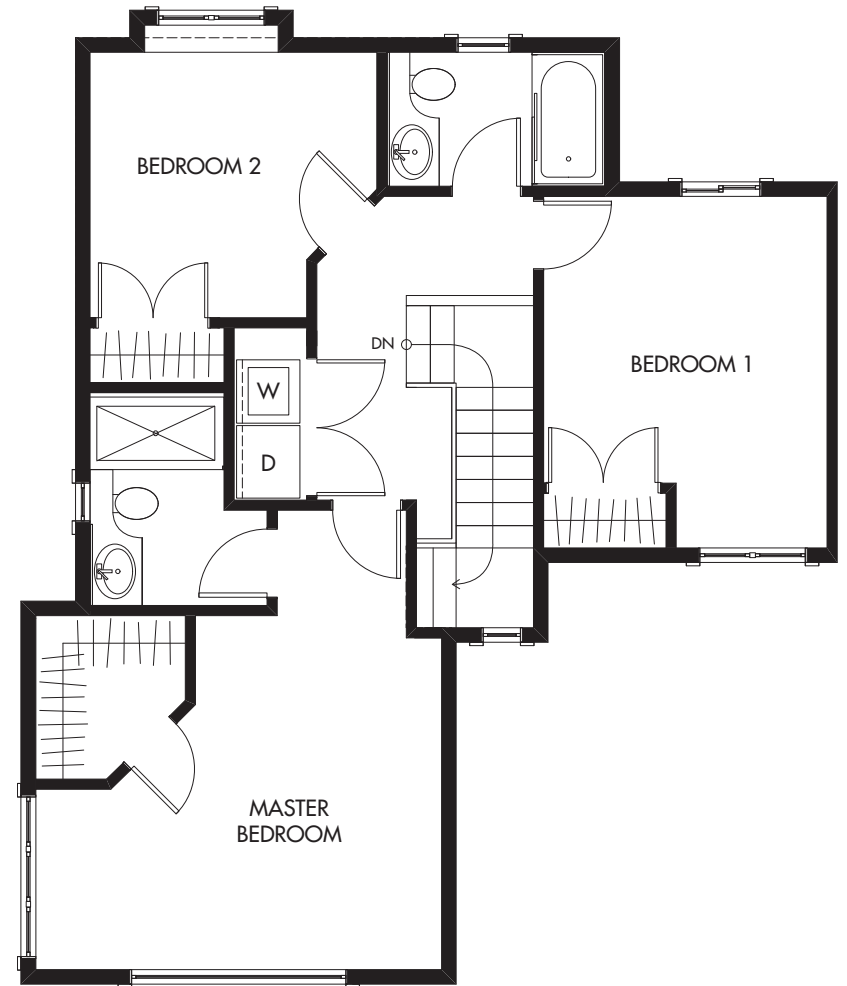

# VILLAGE GREEN

MAIN

UPPER

Plan E | 3 bed 2.5 bath | 1,300 sq ft

VILLAGE  
GREEN

MAIN

UPPER