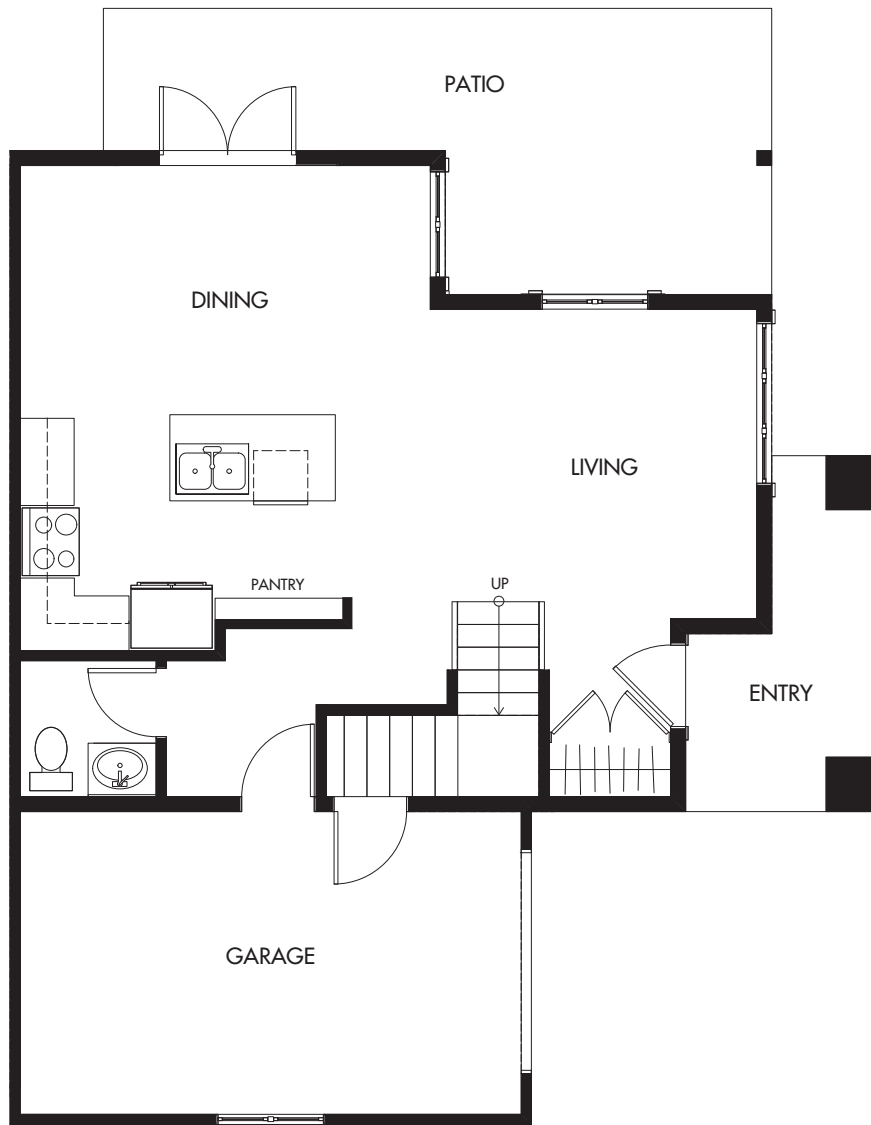

# VILLAGE GREEN

Plan A | 3 bed 2.5 bath | 1,291 sq ft

MAIN

UPPER

\* Window seat only occurs in select homes.  
See a sales rep if this is a concern.

# VILLAGE GREEN

Plan B | 3 bed 2.5 bath | 1,304 sq ft

MAIN

UPPER

Plan C | 3 bed 2.5 bath | 1,246 sq ft

# VILLAGE GREEN

MAIN

UPPER

Plan D | 3 bed 2.5 bath | 1,382 sq ft

# VILLAGE GREEN

MAIN

UPPER

Plan E | 3 bed 2.5 bath | 1,300 sq ft

VILLAGE  
GREEN

MAIN

UPPER