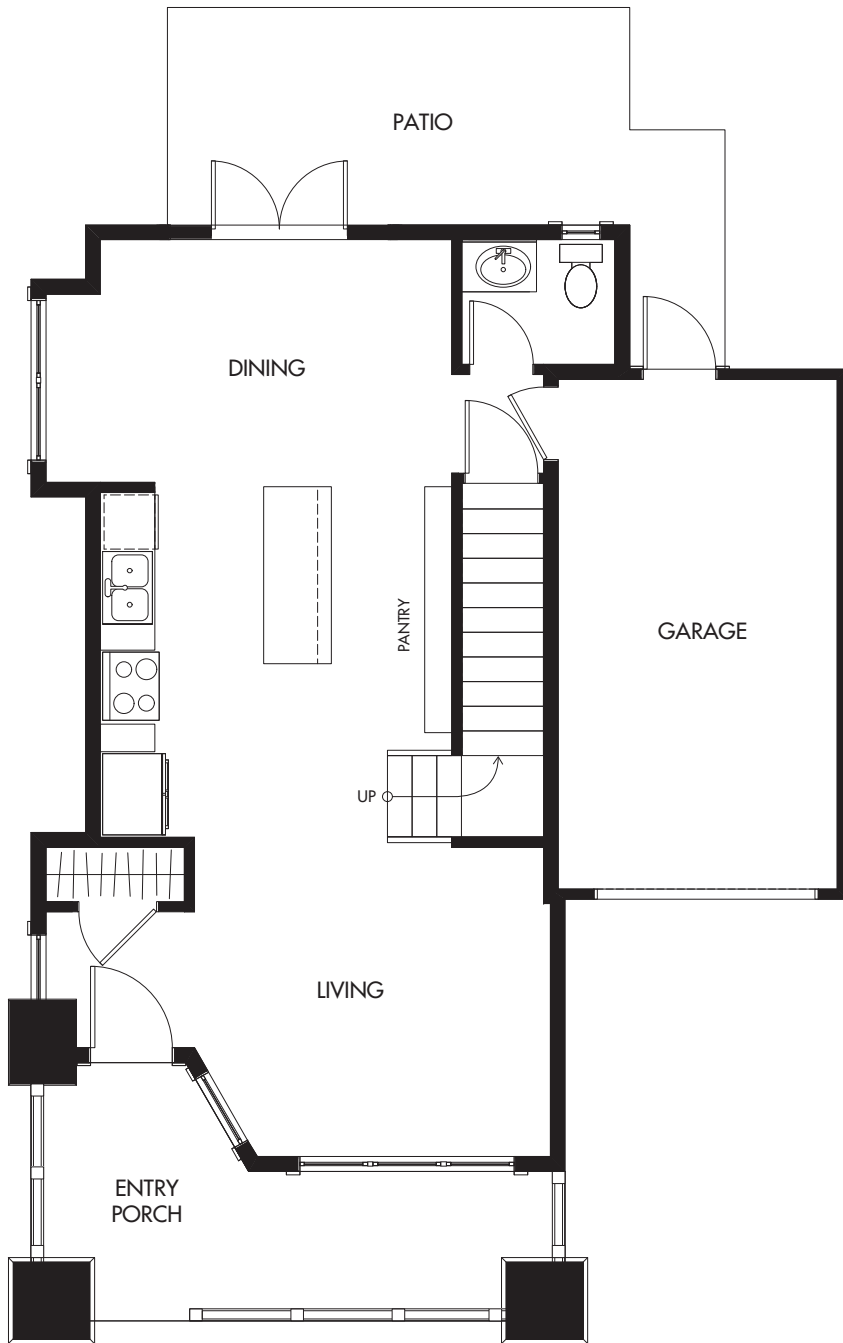

# VILLAGE GREEN

Plan A | 3 bed 2.5 bath | 1,291 sq ft

MAIN

UPPER

\* Window seat only occurs in select homes.  
See a sales rep if this is a concern.

# VILLAGE GREEN

MAIN

UPPER

Plan D | 3 bed 2.5 bath | 1,382 sq ft

# VILLAGE GREEN

MAIN

UPPER

Plan E | 3 bed 2.5 bath | 1,300 sq ft

VILLAGE  
GREEN

MAIN

UPPER