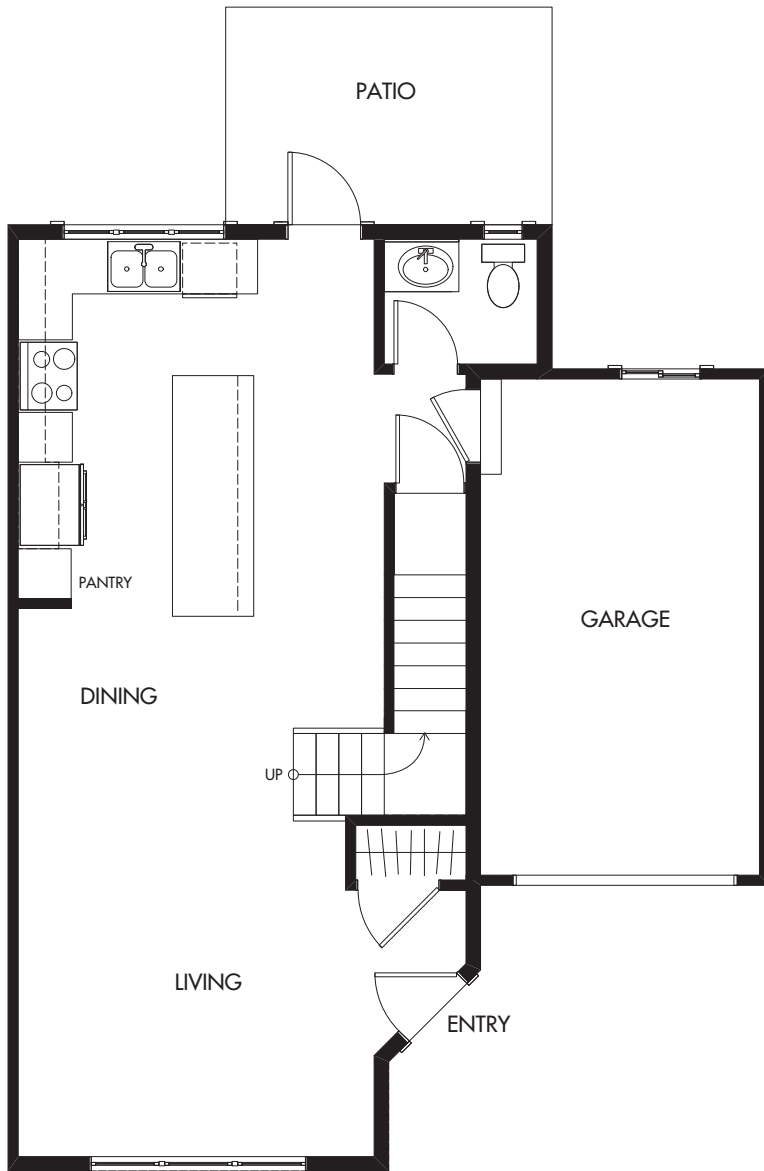

# VILLAGE GREEN

Plan A | 3 bed 2.5 bath | 1,291 sq ft

MAIN

UPPER

\* Window seat only occurs in select homes.  
See a sales rep if this is a concern.

# VILLAGE GREEN

Plan B | 3 bed 2.5 bath | 1,304 sq ft

MAIN

UPPER

Plan C | 3 bed 2.5 bath | 1,246 sq ft

# VILLAGE GREEN

MAIN

UPPER

Plan D | 3 bed 2.5 bath | 1,382 sq ft

# VILLAGE GREEN

MAIN

UPPER

Plan E | 3 bed 2.5 bath | 1,300 sq ft

VILLAGE  
GREEN

MAIN

UPPER