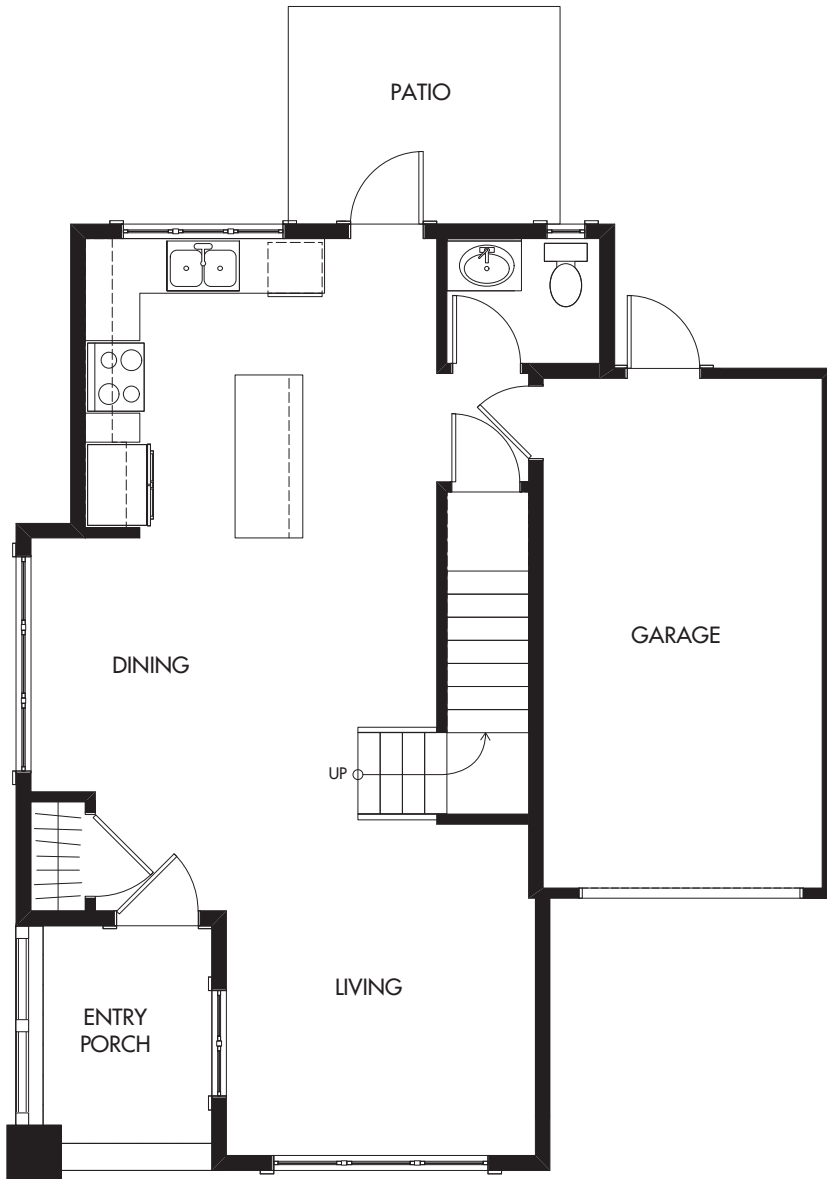

# VILLAGE GREEN

MAIN

UPPER

Plan E | 3 bed 2.5 bath | 1,300 sq ft

VILLAGE  
GREEN

MAIN

UPPER