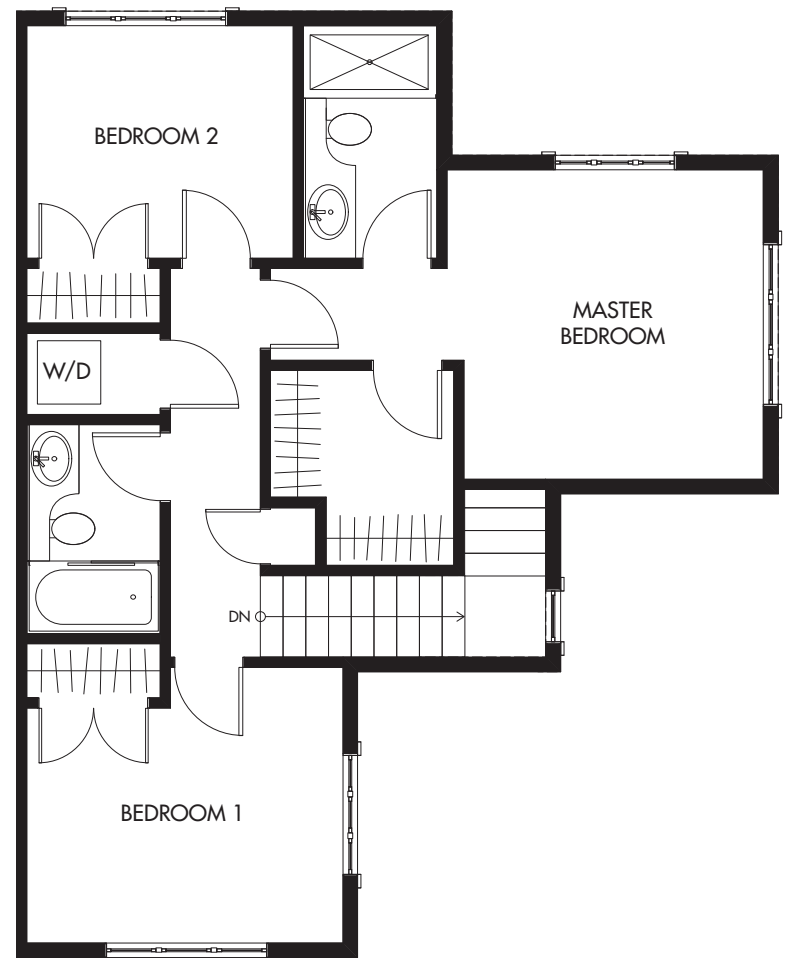

# VILLAGE GREEN

Plan A | 3 bed 2.5 bath | 1,291 sq ft

MAIN

UPPER

\* Window seat only occurs in select homes.  
See a sales rep if this is a concern.

# VILLAGE GREEN

Plan B | 3 bed 2.5 bath | 1,304 sq ft

MAIN

UPPER

Plan C | 3 bed 2.5 bath | 1,246 sq ft

# VILLAGE GREEN

MAIN

UPPER

Plan D | 3 bed 2.5 bath | 1,382 sq ft

# VILLAGE GREEN

MAIN

UPPER

Plan E | 3 bed 2.5 bath | 1,300 sq ft

VILLAGE  
GREEN

MAIN

UPPER