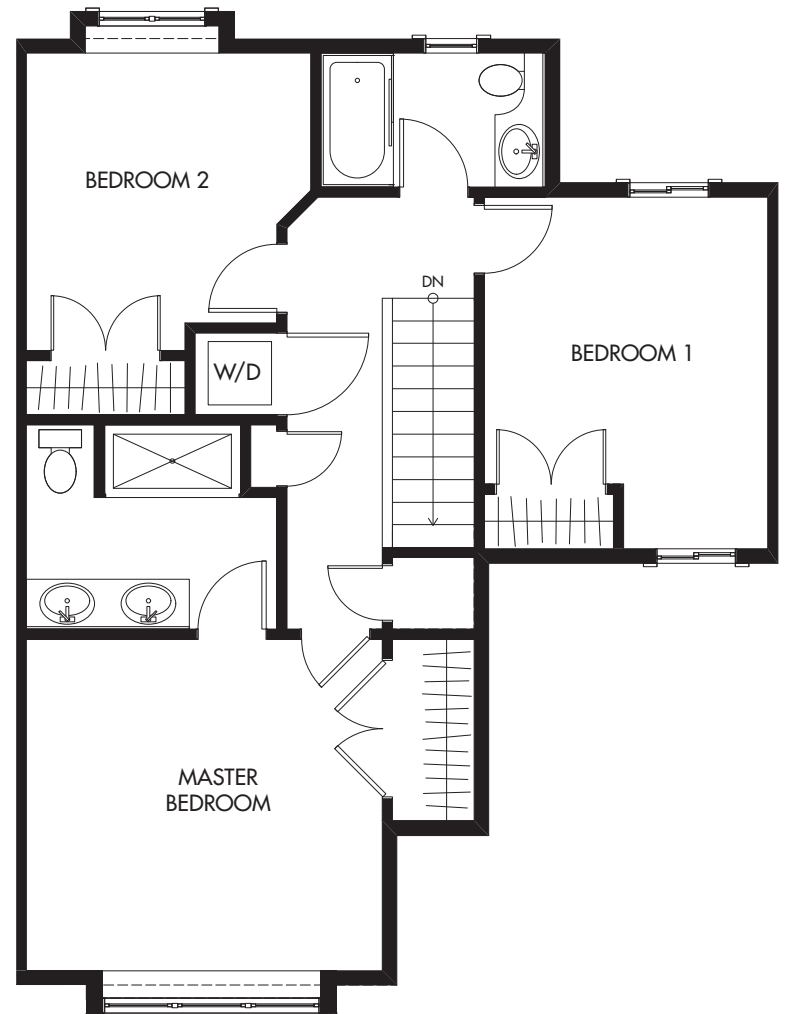

# VILLAGE GREEN

Plan A | 3 bed 2.5 bath | 1,291 sq ft

MAIN

UPPER

\* Window seat only occurs in select homes.  
See a sales rep if this is a concern.

# VILLAGE GREEN

Plan B | 3 bed 2.5 bath | 1,304 sq ft

MAIN

UPPER

Plan C | 3 bed 2.5 bath | 1,246 sq ft

# VILLAGE GREEN

MAIN

UPPER

Plan D | 3 bed 2.5 bath | 1,382 sq ft

# VILLAGE GREEN

MAIN

UPPER

Plan E | 3 bed 2.5 bath | 1,300 sq ft

VILLAGE  
GREEN

MAIN

UPPER