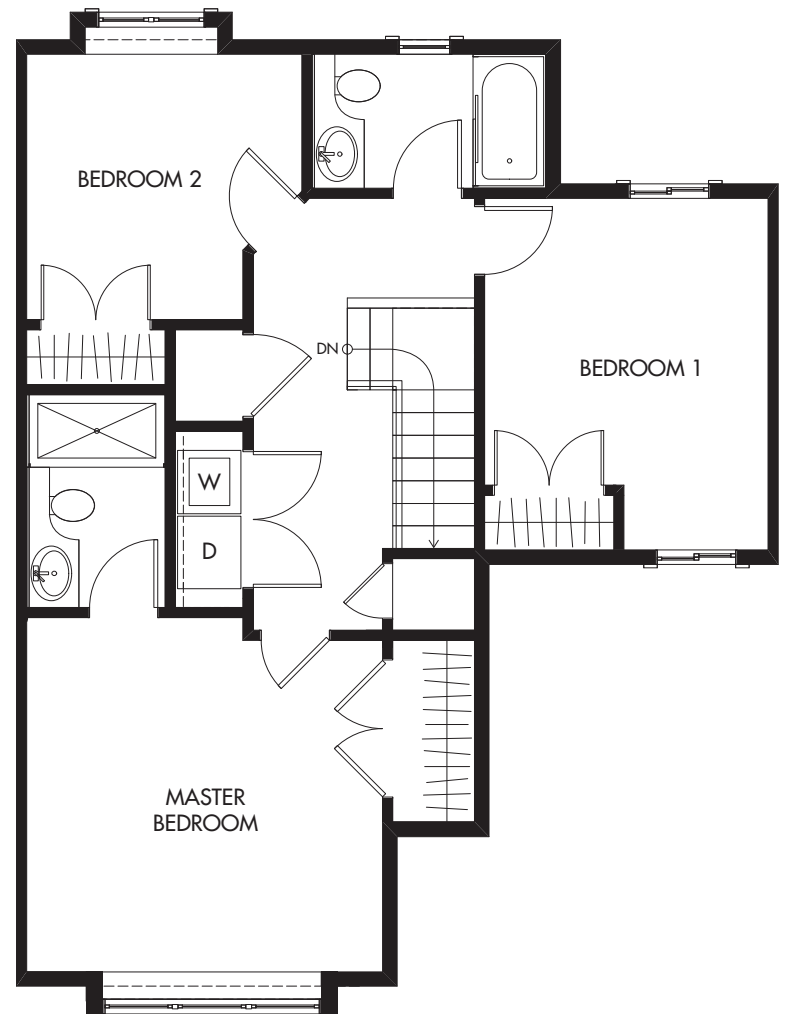

# VILLAGE GREEN

Plan A | 3 bed 2.5 bath | 1,291 sq ft

MAIN

UPPER

\* Window seat only occurs in select homes.  
See a sales rep if this is a concern.

# VILLAGE GREEN

Plan B | 3 bed 2.5 bath | 1,304 sq ft

MAIN

UPPER

Plan C | 3 bed 2.5 bath | 1,246 sq ft

# VILLAGE GREEN

MAIN

UPPER

Plan D | 3 bed 2.5 bath | 1,382 sq ft

# VILLAGE GREEN

MAIN

UPPER

Plan E | 3 bed 2.5 bath | 1,300 sq ft

VILLAGE  
GREEN

MAIN

UPPER