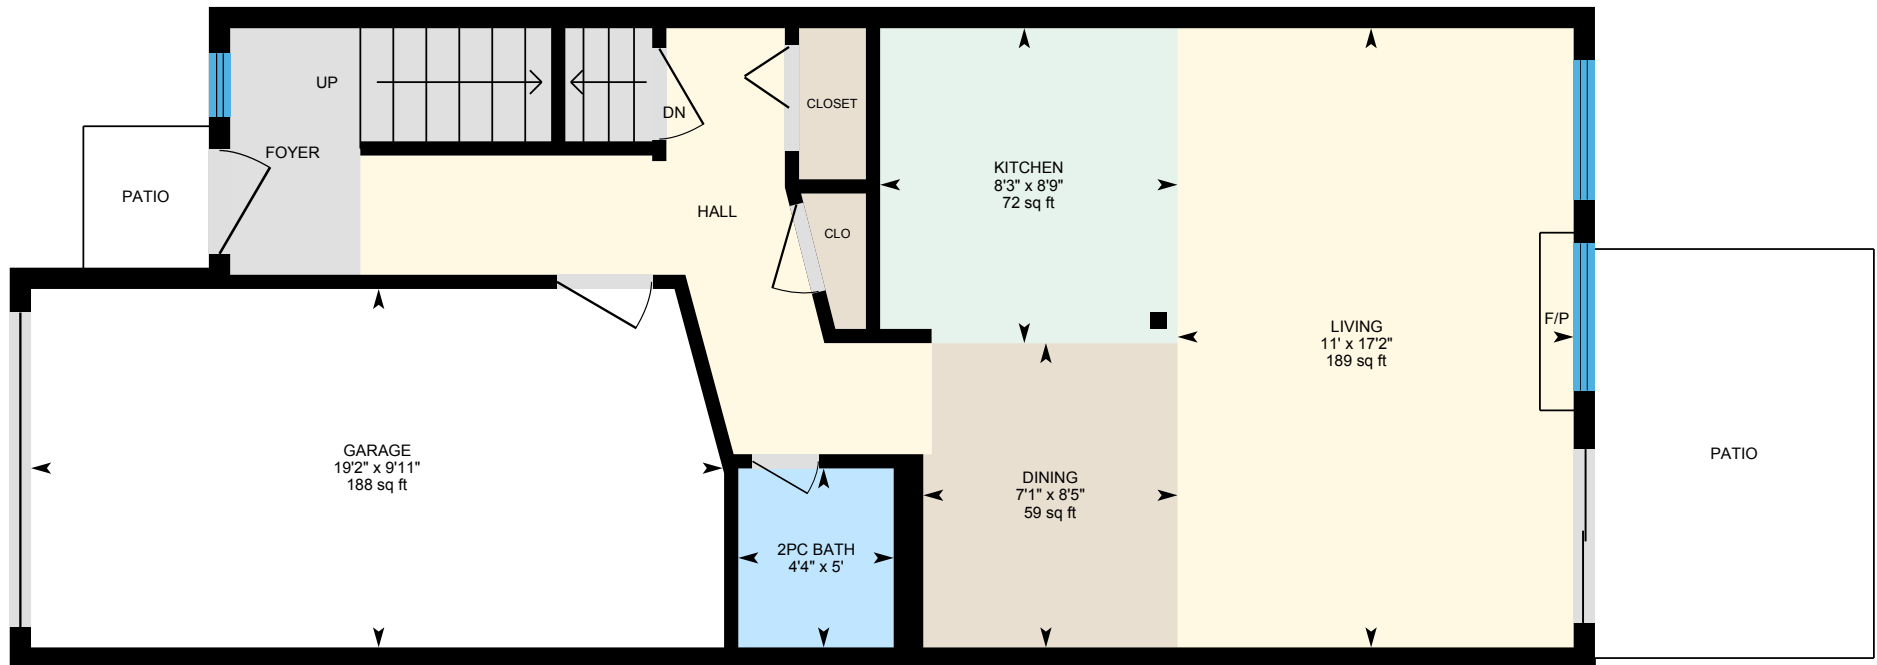

27-16823 84 St NW, Edmonton, AB

Main Floor Total Interior Area 498 sq ft

PREPARED: Aug, 2020

White regions are excluded from total floor area. All room dimensions and floor areas must be considered approximate and are subject to independent verification. For method of measurement please see <https://youriguide.com/measure/>.