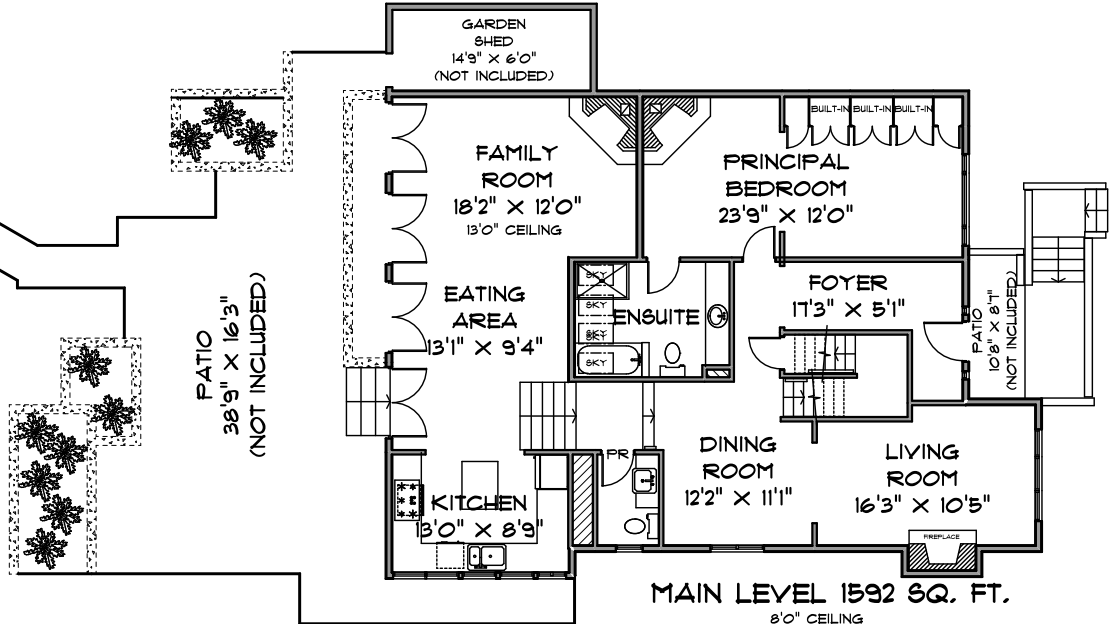

DEXTER REALTY
PAIGE KRAFT
PERSONAL REAL ESTATE CORPORATION
604 603 3475

6309 DUNBAR STREET
VANCOUVER

RUTHIE SHUGARMAN
PERSONAL REAL ESTATE CORPORATION
604 879 2941

MAIN LEVEL 1592 SQ. FT.
8'0" CEILING