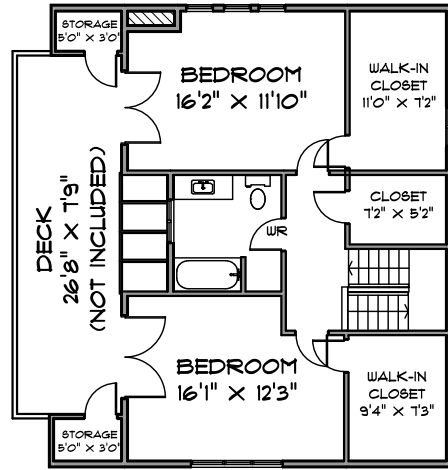

DEXTER REALTY
PAIGE KRAFT
PERSONAL REAL ESTATE CORPORATION
604 603 3475

6309 DUNBAR STREET
VANCOUVER

RUTHIE SHUGARMAN
PERSONAL REAL ESTATE CORPORATION
604 879 2941

UPPER LEVEL 853 SQ. FT.