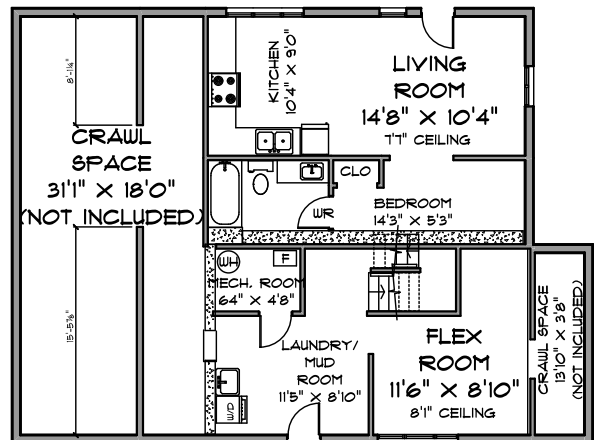

LOWER LEVEL 797 SQ. FT.

SQUARE FOOTAGE
MAIN LEVEL 1592
UPPER LEVEL 853
LOWER LEVEL 797
TOTAL 3242

CRAWL SPACE 525
DECK 219
DECK STORAGE 37
PATIOS 765
GARDEN SHED 101
GARAGE 317