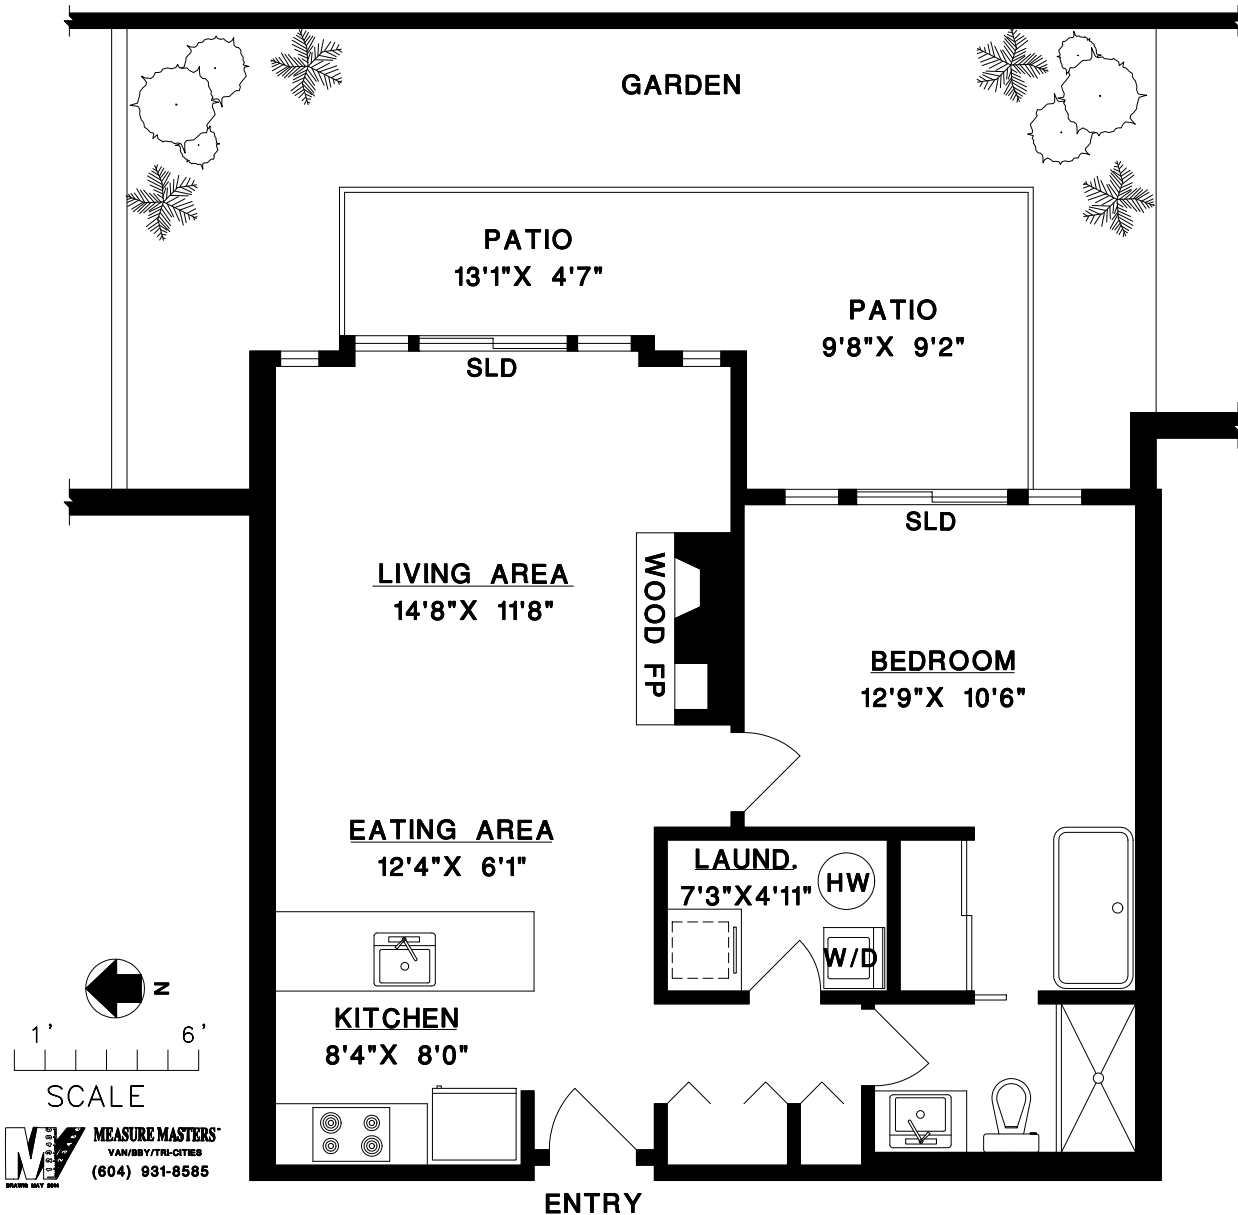

#102-2110 YORK AVE.,
VANCOUVER, B.C.

RE/MAX

RE/MAX Crest Realty Westside

JANE HEATHCOTE

604-833-5625

www.justaskjane.net

* TOTAL 707 SQ. FT.

PATIO 151 SQ. FT.

*Area calculations taken from:
Strata Plan VR2112, S.L.#2,
Dated: March 15, 1988.

MEASURE MASTERS
VAN/BBY/TRI-CITIES
(604) 931-8585