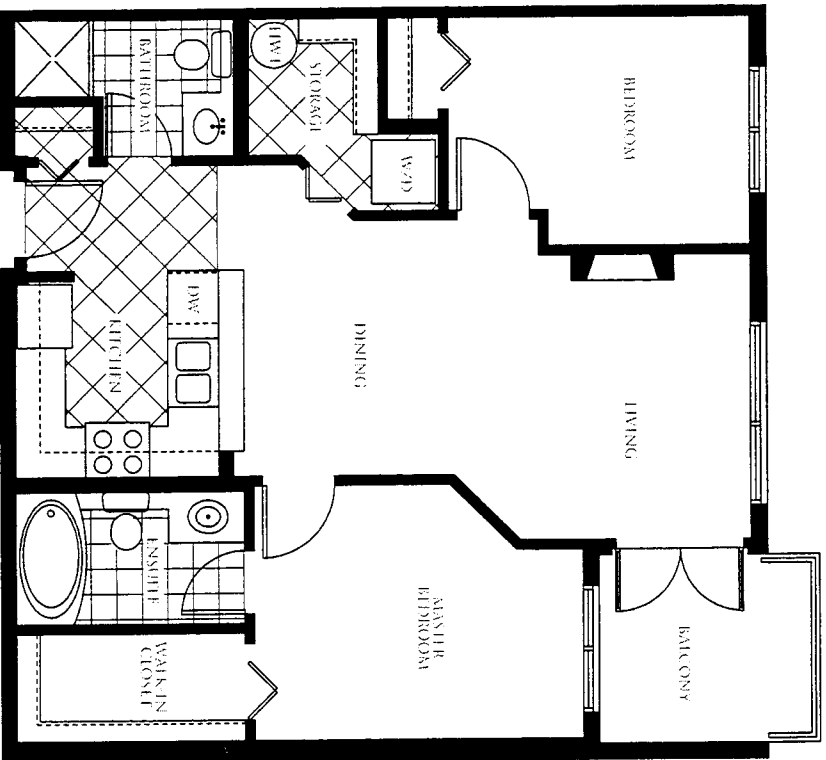

# PLAN B3

2 bedroom • 790 - 800 sq. ft.

# COPPER SKY

AT IMPERIAL LANDING

Suite numbers:  
 107, 108, 109, 110, 208, 209, 210, 211  
 308, 309, 310, 311, 408, 409, 410, 411

LEVEL 2

LEVEL 3

LEVEL 4  
 PENTHOUSE LEVEL