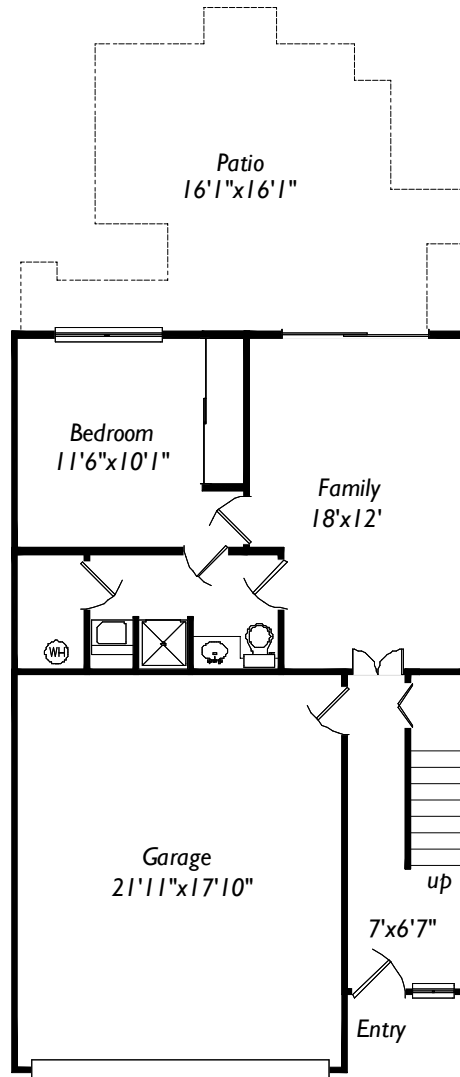

2 – 2654 Lancelot Place Saanichton, BC V8M 1V3

Main 1105 Sq. Ft.

Lower 607 Sq. Ft.

	Finished Sq. ft	Unfinished Sq. ft	Total Sq. ft
Main	1105	0	1105
Lower	607	0	607
Total	1712	0	1712
Garage	0	407	407
Deck & Patio	0	358	358

Prepared for the exclusive use of
Jerome Peacock of Pemberton Holmes
File # 2417 Measured Aug. 02, 2012
by True Measurement 250-744-0911
Victoria, BC