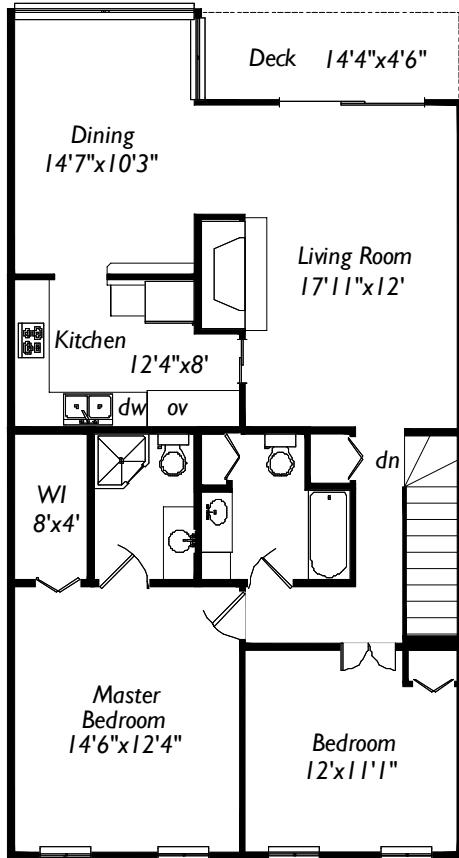

2 – 2654 Lancelot Place Saanichton, BC V8M 1V3

Main 1105 Sq. Ft.

Lower 607 Sq. Ft.

	Finished Sq. ft	Unfinished Sq. ft	Total Sq. ft
Main	1105	0	1105
Lower	607	0	607
Total	1712	0	1712
Garage	0	407	407
Deck & Patio	0	358	358

Prepared for the exclusive use of
Jerome Peacock of Pemberton Holmes
File # 2417 Measured Aug. 02, 2012
by True Measurement 250-744-0911
Victoria, BC