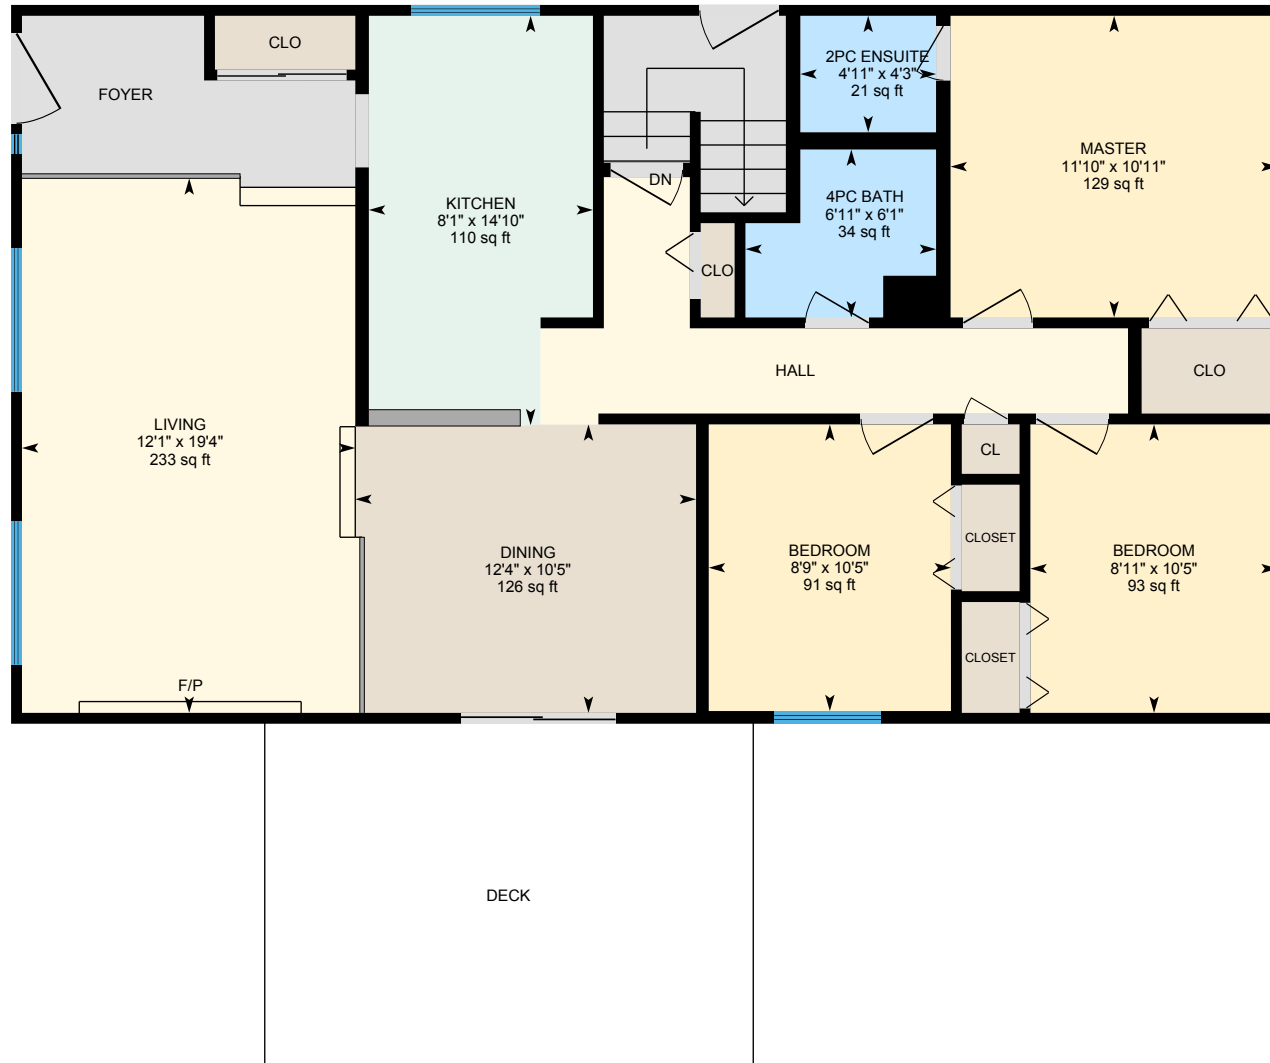

1751 62 St NW, Edmonton, AB

Main Floor Total Exterior Area 1203 sq ft
Total Interior Area 1147 sq ft

PREPARED: Jun, 2020

White regions are excluded from total floor area. All room dimensions and floor areas must be considered approximate and are subject to independent verification. For method of measurement please see <https://youriguide.com/measure/>.