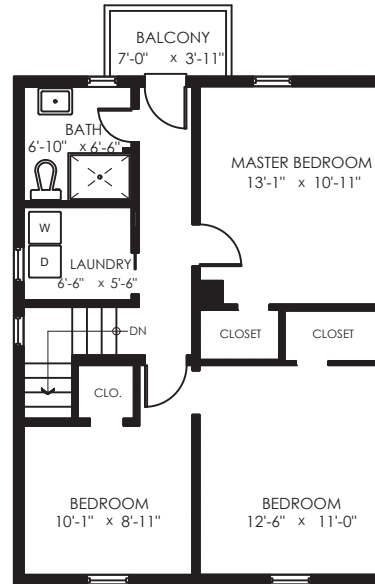

1937 Graveley St. Vancouver, BC

Upper Floor: 682 Sq.Ft.
Ceiling Height: 6'-7"

Main Floor: 788 Sq.Ft.
Ceiling Height: 8'-6"

Upper Floor: 682 Sq.Ft.
Ceiling Height: 8'-5"

Main Floor	788 SQ.FT.
Upper Floor	682 SQ.FT.
Lower Floor	682 SQ.FT.
Total	2152 SQ.FT.

Porch	54 SQ.FT.
Balcony	33 SQ.FT.
Total Extras	87 SQ.FT.