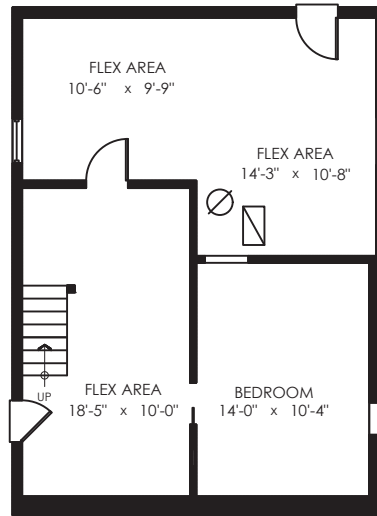

1937 Graveley St. Vancouver, BC

Upper Floor: 682 Sq.Ft.
Ceiling Height: 6'-7"

Main Floor: 788 Sq.Ft.
Ceiling Height: 8'-6"

Upper Floor: 682 Sq.Ft.
Ceiling Height: 8'-5"

Main Floor	788 SQ.FT.
Upper Floor	682 SQ.FT.
Lower Floor	682 SQ.FT.
Total	2152 SQ.FT.

Porch	54 SQ.FT.
Balcony	33 SQ.FT.
Total Extras	87 SQ.FT.