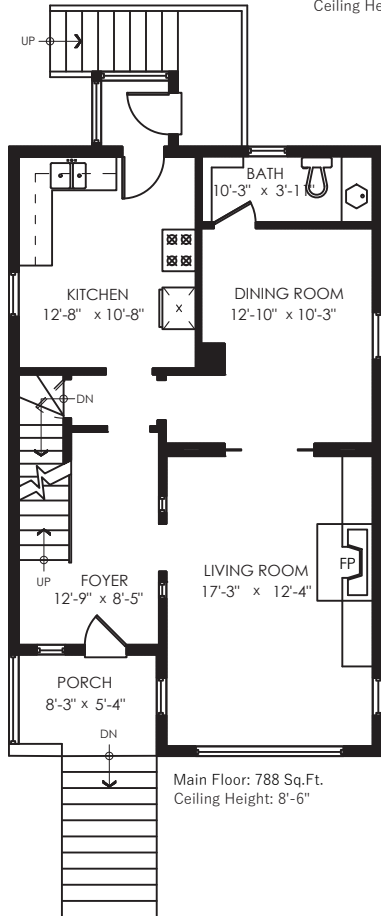

1937 Graveley St. Vancouver, BC

Upper Floor: 682 Sq.Ft.
Ceiling Height: 6'-7"

Main Floor: 788 Sq.Ft.
Ceiling Height: 8'-6"

Upper Floor: 682 Sq.Ft.
Ceiling Height: 8'-5"

Main Floor	788 SQ.FT.
Upper Floor	682 SQ.FT.
Lower Floor	682 SQ.FT.
Total	2152 SQ.FT.

Porch	54 SQ.FT.
Balcony	33 SQ.FT.
Total Extras	87 SQ.FT.