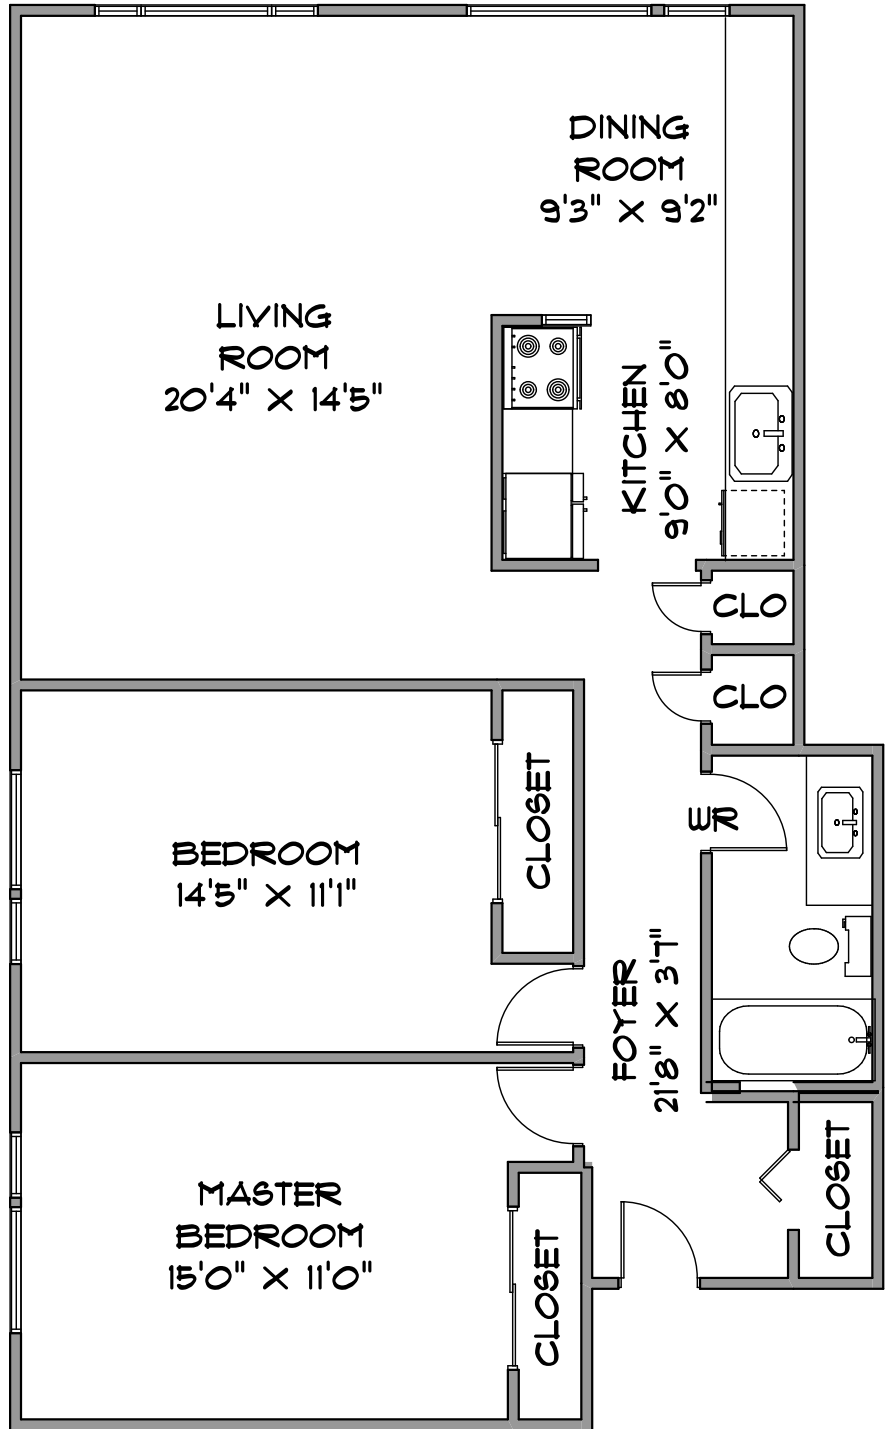

DEXTER REALTY
PAIGE KRAFT
PERSONAL REAL ESTATE CORPORATION
604 603 3475

UNIT 104-2250 WEST 43rd AVENUE
VANCOUVER

RUTHIE SHUGARMAN
PERSONAL REAL ESTATE CORPORATION
604 879 2941

SQUARE FOOTAGE
TOTAL 1075

MEASUREMENTS SHOULD BE CONSIDERED APPROXIMATE
AND ARE FOR PROMOTIONAL USE ONLY.
E & O Insured