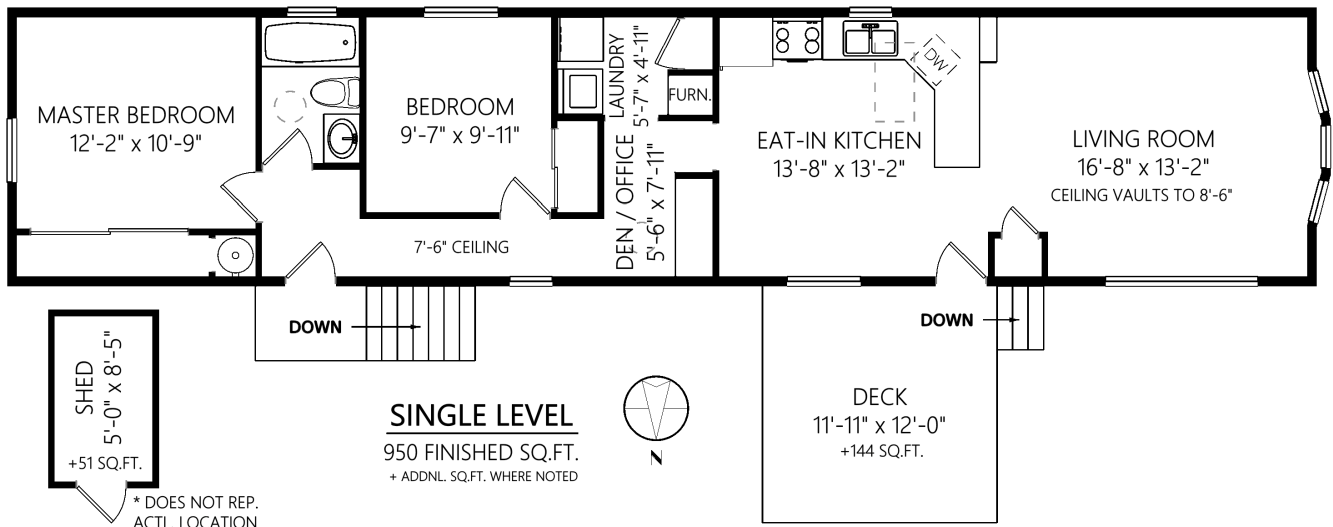

202-2779 Stautw Rd

	Fin. Sq.Ft.	UnFin. Sq.Ft.	Total Sq.Ft.
Single Level	950	0	950
Total	950	0	950

Shown length and width dimensions are approximate.
 Area sq.ft. is representative of the on-site measurements. (1" accuracy)