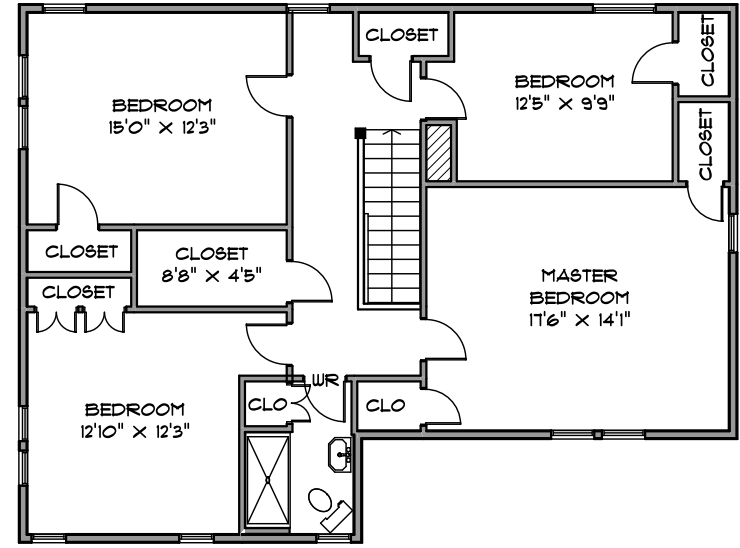

UPPER LEVEL 1166 SQ. FT.

LOWER LEVEL 501 SQ. FT.

2 BED SUITE 645 SQ. FT.

**SQUARE FOOTAGE**  
MAIN LEVEL 1188  
UPPER LEVEL 1166  
LOWER LEVEL 501  
2 BED SUITE 645  
**TOTAL 3500**

DECKS 405  
STUDIO/FITNESS ROOM 222