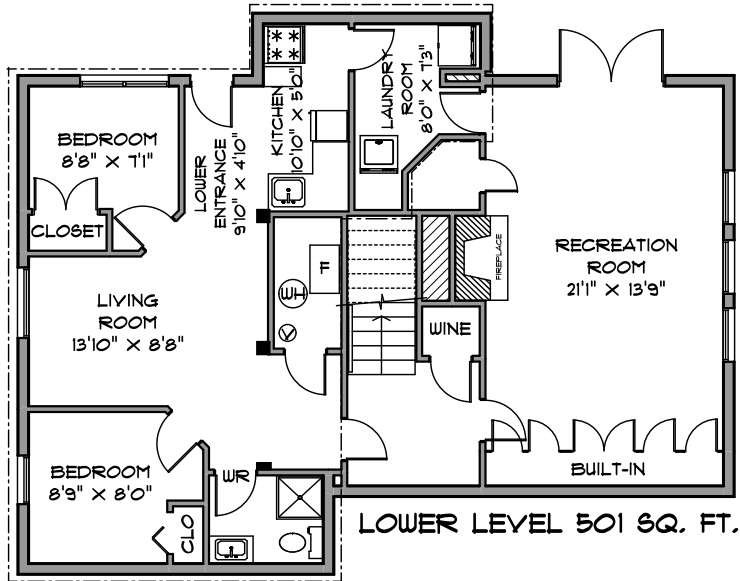

UPPER LEVEL 1166 SQ. FT.

LOWER LEVEL 501 SQ. FT.

2 BED SUITE 645 SQ. FT.

**SQUARE FOOTAGE**  
MAIN LEVEL 1188  
UPPER LEVEL 1166  
LOWER LEVEL 501  
2 BED SUITE 645  
**TOTAL 3500**

DECKS 405  
STUDIO/FITNESS ROOM 222