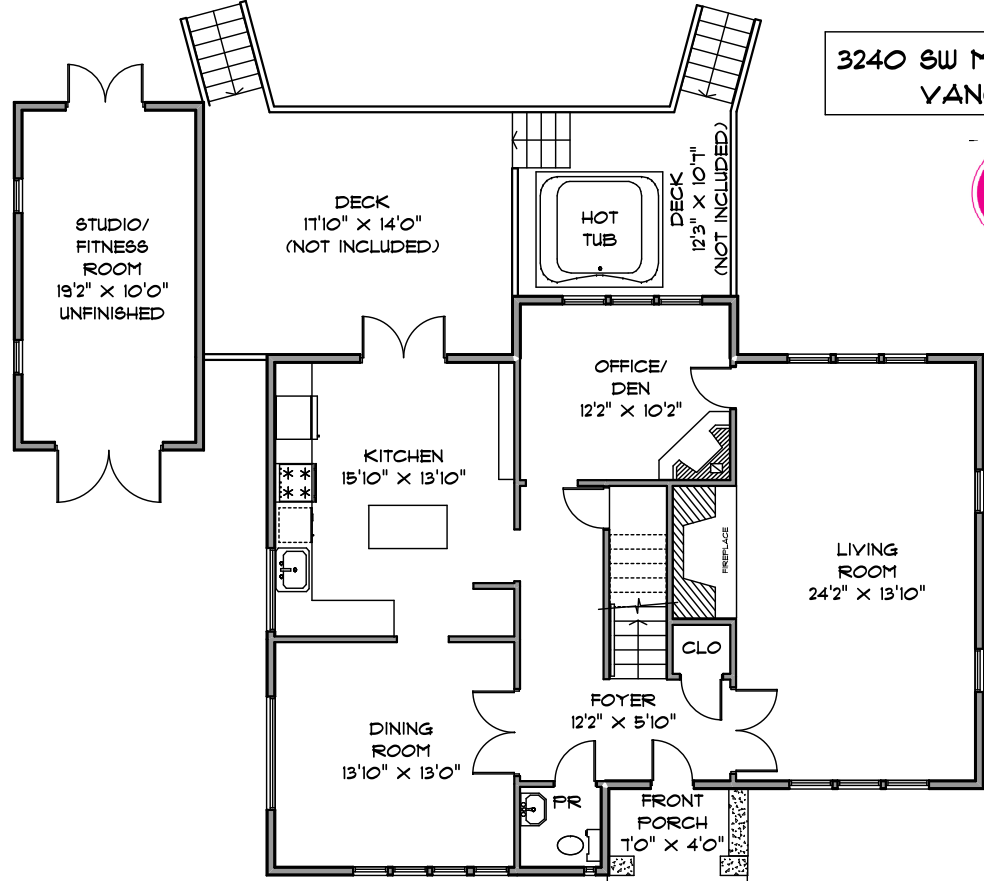

3240 SW MARINE DRIVE
VANCOUVER

DEXTER REALTY
PAIGE KRAFT
PERSONAL REAL ESTATE CORPORATION
604 603 3475

RUTHIE SHUGARMAN
PERSONAL REAL ESTATE CORPORATION
604 879 2941

MAIN LEVEL 1188 SQ. FT.