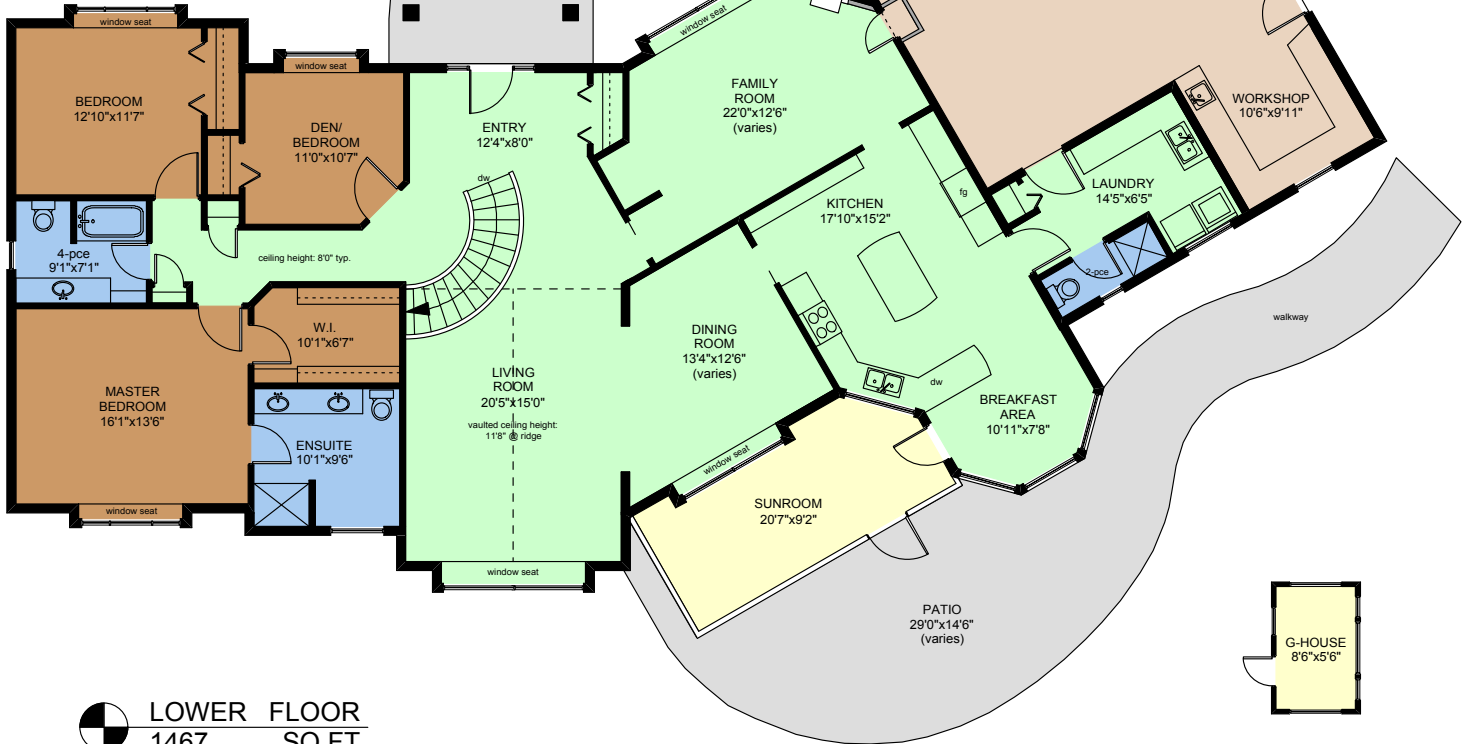

1399 LOVERS LANE

MAIN FLOOR
2711 SQ.FT

LOWER FLOOR
1467 SQ.FT

	FINISHED SQ. FT.	UNFINISHED SQ. FT.	TOTAL SQ. FT.
MAIN	2711	0	2711
LOWER	1282	185	1467
TOTAL	3993	185	4178
GARAGE	0	817	817
PATIOS	0	520	520
G-HOUSE	0	56	56

PREPARED FOR THE EXCLUSIVE USE OF
BETTY AYEARST OF
SUTTON GROUP-WEST COAST REALTY
&
WENDY SHAW OF
CENTURY 21 ICARUS REALTY Ltd.

MEASURED ON: 03/08/12
DRAWING FILE: 10291

Tafe Measure VICTORIA, B.C.
Ph. 883.8894
www.tafemeasure.com