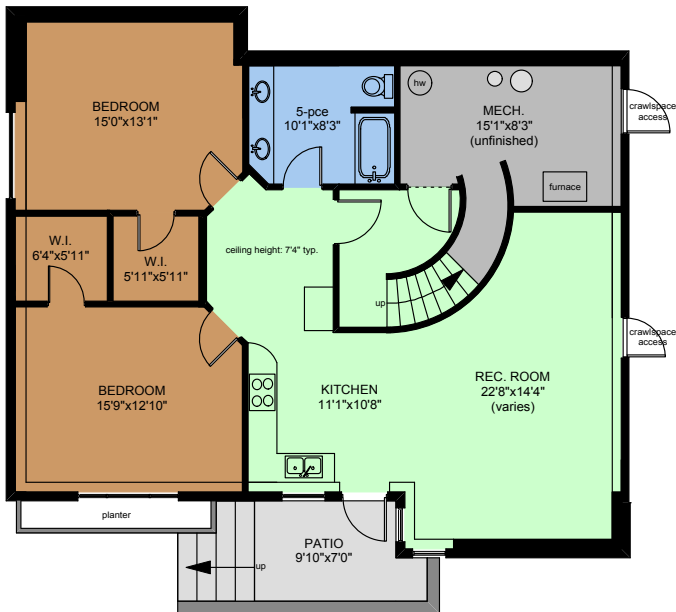

1399 LOVERS LANE

MAIN FLOOR
2711 SQ.FT

LOWER FLOOR
1467 SQ.FT

	FINISHED SQ. FT.	UNFINISHED SQ. FT.	TOTAL SQ. FT.
MAIN	2711	0	2711
LOWER	1282	185	1467
TOTAL	3993	185	4178
GARAGE	0	817	817
PATIOS	0	520	520
G-HOUSE	0	56	56

PREPARED FOR THE EXCLUSIVE USE OF
BETTY AYEARST OF
SUTTON GROUP-WEST COAST REALTY
&
WENDY SHAW OF
CENTURY 21 ICARUS REALTY Ltd.

MEASURED ON: 03/08/12
DRAWING FILE: 10291

Tafe Measure VICTORIA, B.C.
Ph. 883.8894
www.tafemeasure.com