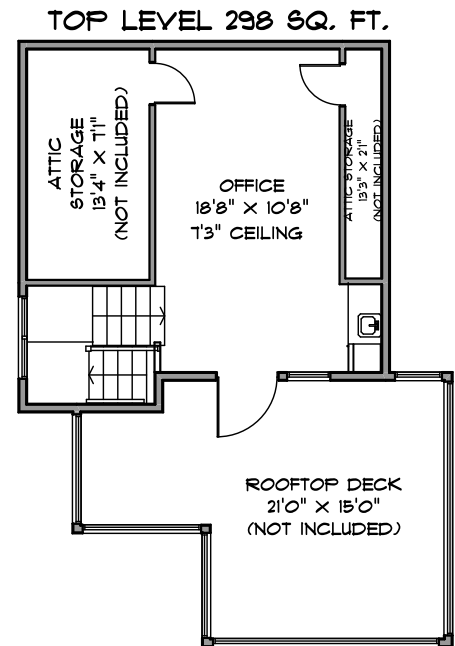

MECHANICAL ROOM 62
ATTIC STORAGE 145
ROOFTOP DECK 285
BALCONY 41
PATIOS 253
GARAGE 487

MAIN LEVEL 971 SQ. FT.
10'0" CEILING

TOP LEVEL 298 SQ. FT.

LOWER LEVEL 448 SQ. FT.

UPPER LEVEL 1052 SQ. FT.
8'0" CEILING