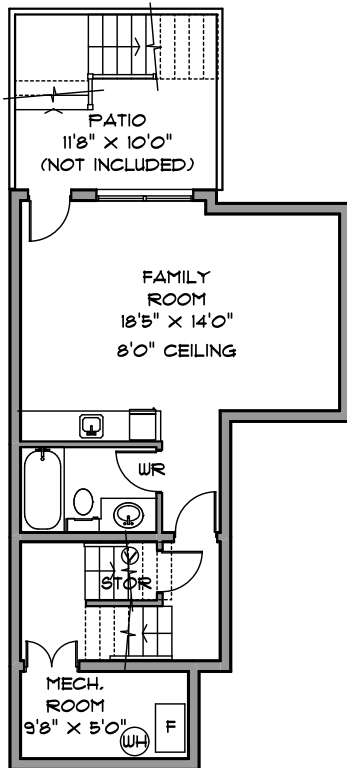

MECHANICAL ROOM 62
ATTIC STORAGE 145
ROOFTOP DECK 285
BALCONY 41
PATIOS 253
GARAGE 487

MAIN LEVEL 971 SQ. FT.
10'0" CEILING

TOP LEVEL 298 SQ. FT.

LOWER LEVEL 448 SQ. FT.

UPPER LEVEL 1052 SQ. FT.
8'0" CEILING