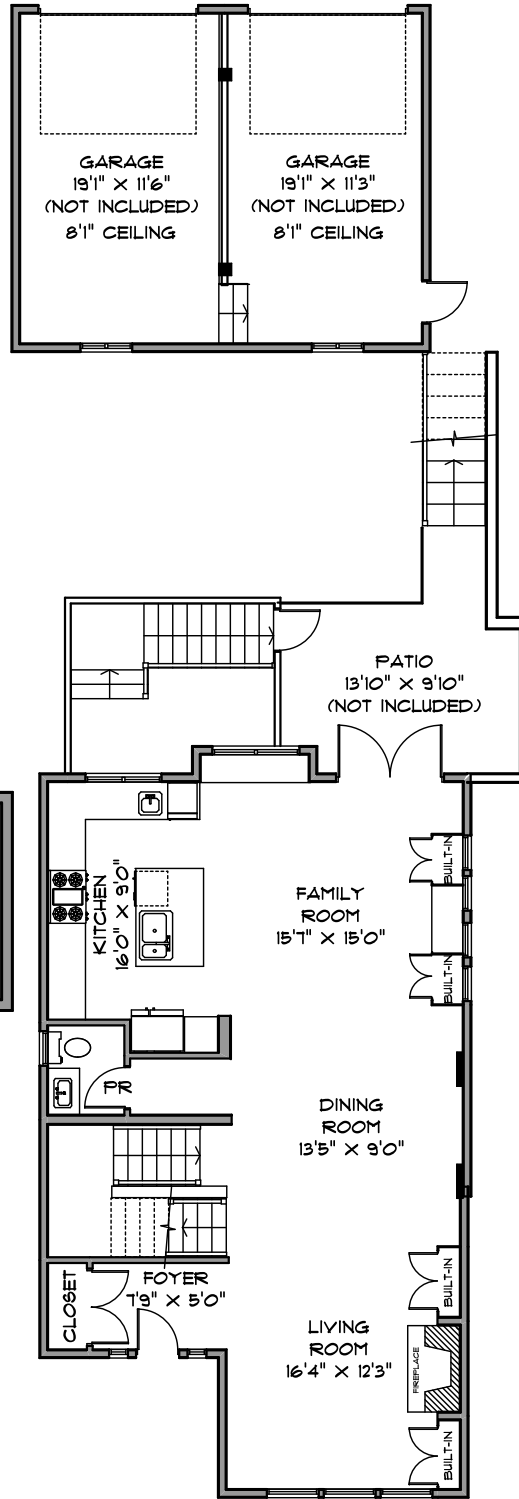

MECHANICAL ROOM 62
ATTIC STORAGE 145
ROOFTOP DECK 285
BALCONY 41
PATIOS 253
GARAGE 487

MAIN LEVEL 971 SQ. FT.
10'0" CEILING

TOP LEVEL 298 SQ. FT.

LOWER LEVEL 448 SQ. FT.

UPPER LEVEL 1052 SQ. FT.
8'0" CEILING