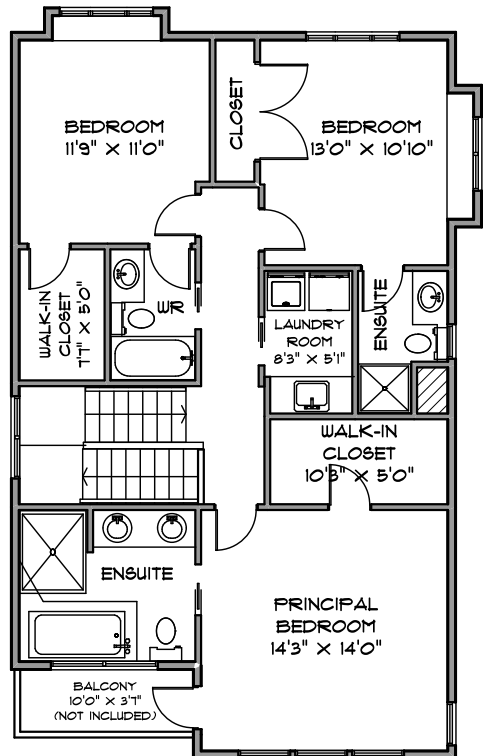

MECHANICAL ROOM 62
ATTIC STORAGE 145
ROOFTOP DECK 285
BALCONY 41
PATIOS 253
GARAGE 487

MAIN LEVEL 971 SQ. FT.
10'0" CEILING

TOP LEVEL 298 SQ. FT.

LOWER LEVEL 448 SQ. FT.

UPPER LEVEL 1052 SQ. FT.
8'0" CEILING

MEASUREMENTS SHOULD BE CONSIDERED APPROXIMATE
AND ARE FOR PROMOTIONAL USE ONLY.
E & O Insured
778-231-6542 MAY 2021