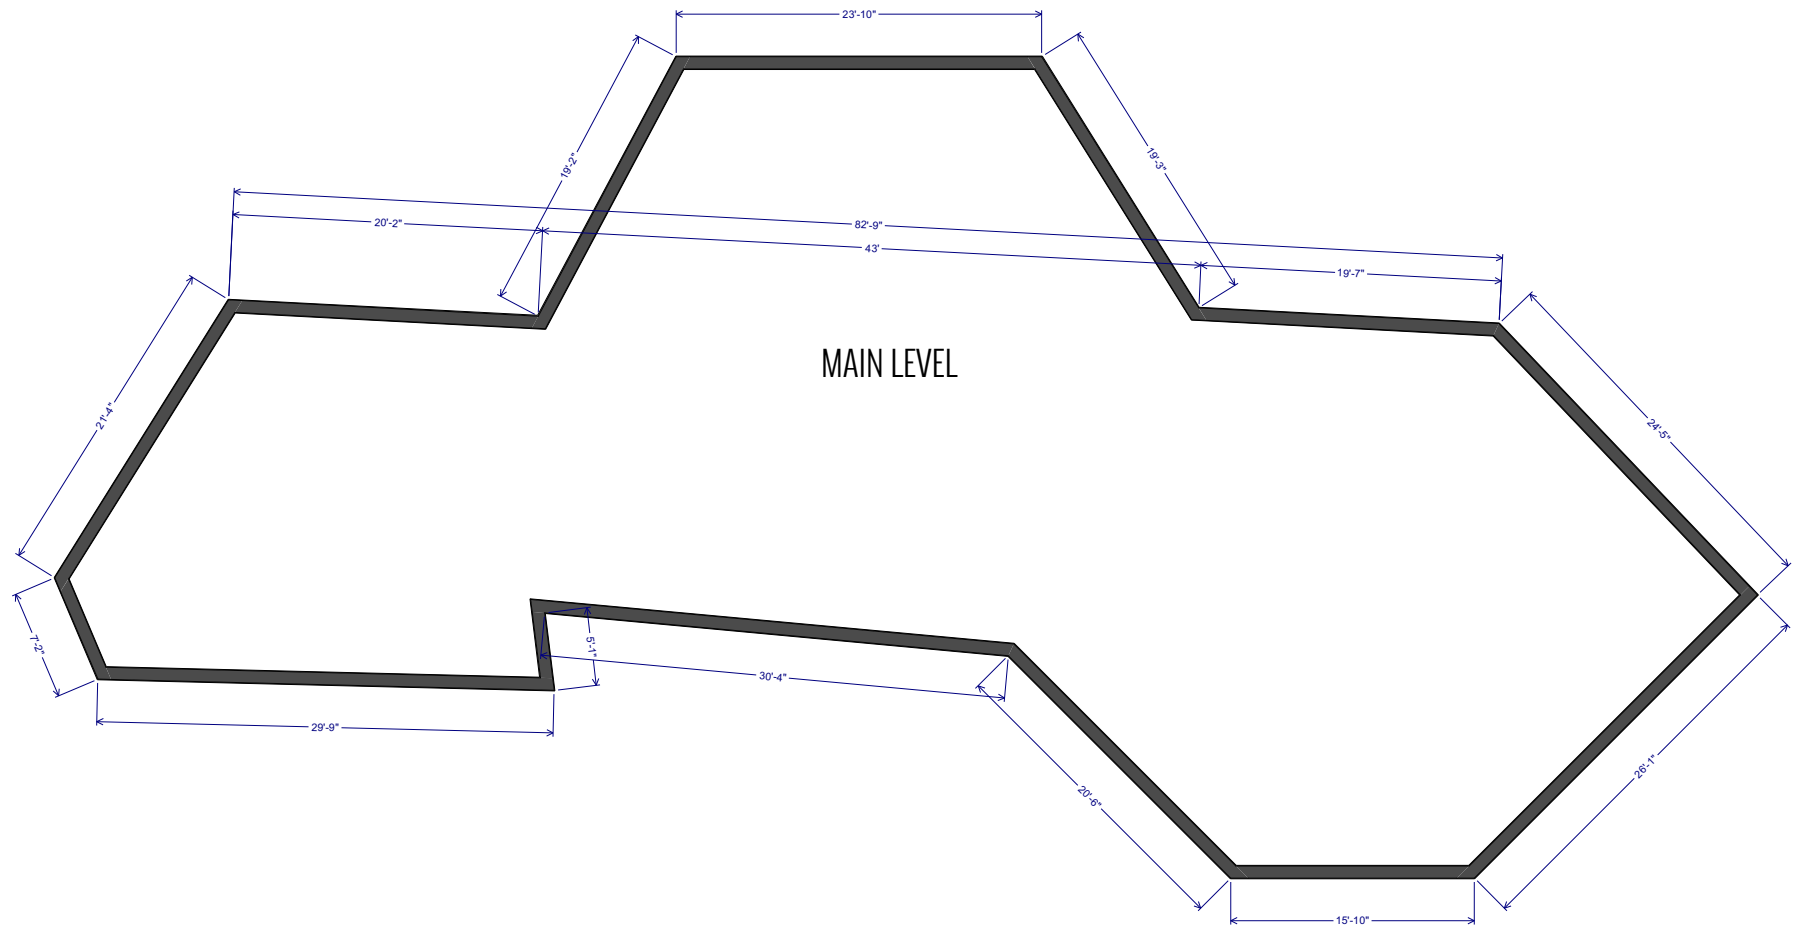

143 HAWK EYE ROAD
MAIN - 3235.21 Sq.ft. / 300.55 m2
RMS TOTAL - 3235.21 Sq.ft. / 300.55 m2

AGA BARA
SOTHEBY'S INTERNATIONAL REALTY CANADA
SEPTEMBER 4, 2019

DETACHED SINGLE FAMILY
*RECA RMS MEASUREMENTS ARE TAKEN TO EXTERIOR FOUNDATION

143 HAWK EYE RD - DETACHED PROPERTIES

GUEST CABIN - 585.76 Sq.ft. / 54.42 m2
GARAGE MAIN - 1548.08 Sq.ft. / 143.82 m2
GARAGE UPPER - 843.22 Sq.ft. / 78.33 m2

*MEASUREMENTS TAKEN TO EXTERIOR

AGA BARA
SOTHEBY'S INTERNATIONAL REALTY CANADA
SEPTEMBER 4, 2019