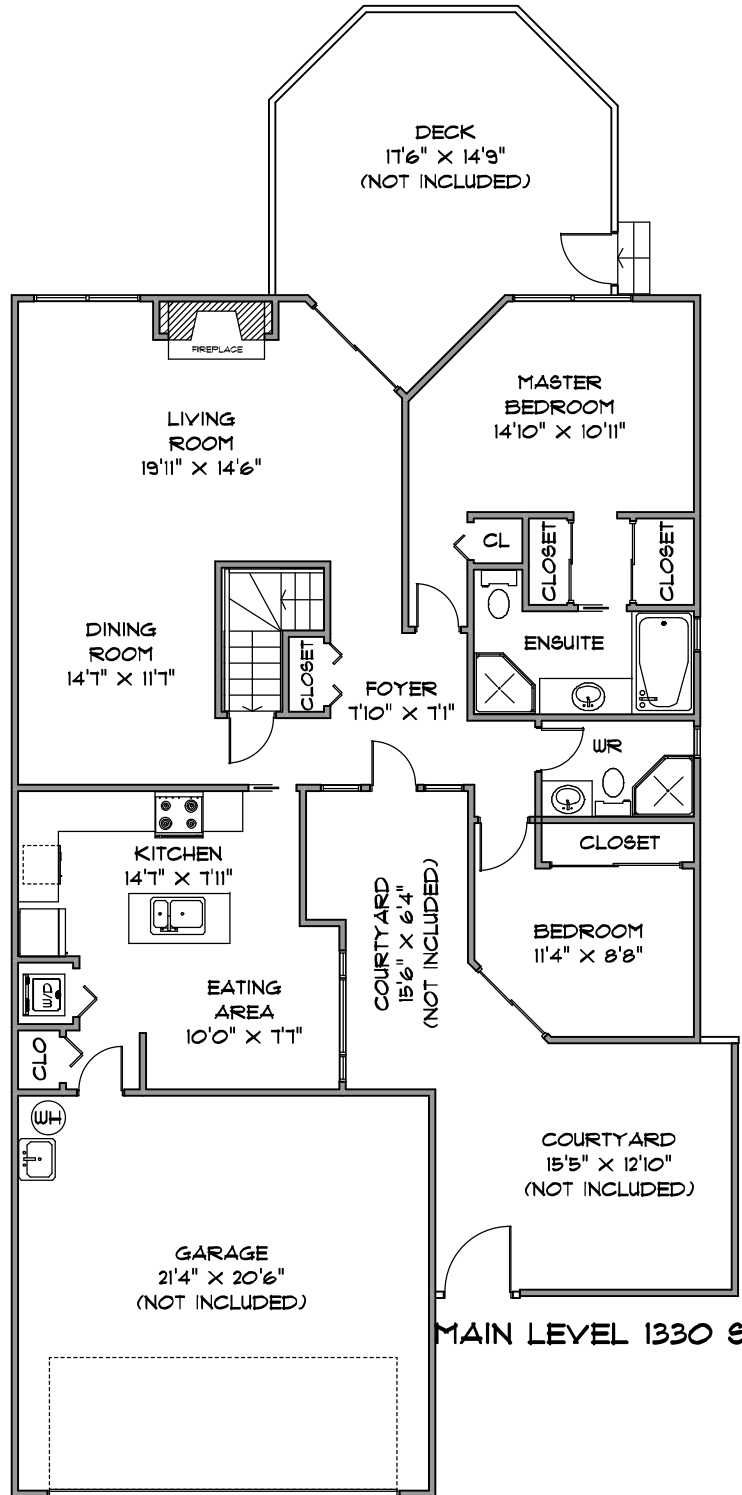

UNIT 103-1770 128th STREET  
SOUTH SURREY

LAURA THIBEAULT  
604-916-4664

SQUARE FOOTAGE  
MAIN LEVEL 1330  
LOWER LEVEL 1289  
TOTAL 2619

DECK 278  
COURTYARD 321  
GARAGE 461

LOWER LEVEL 1289 SQ.FT.

MAIN LEVEL 1330 SQ.FT.