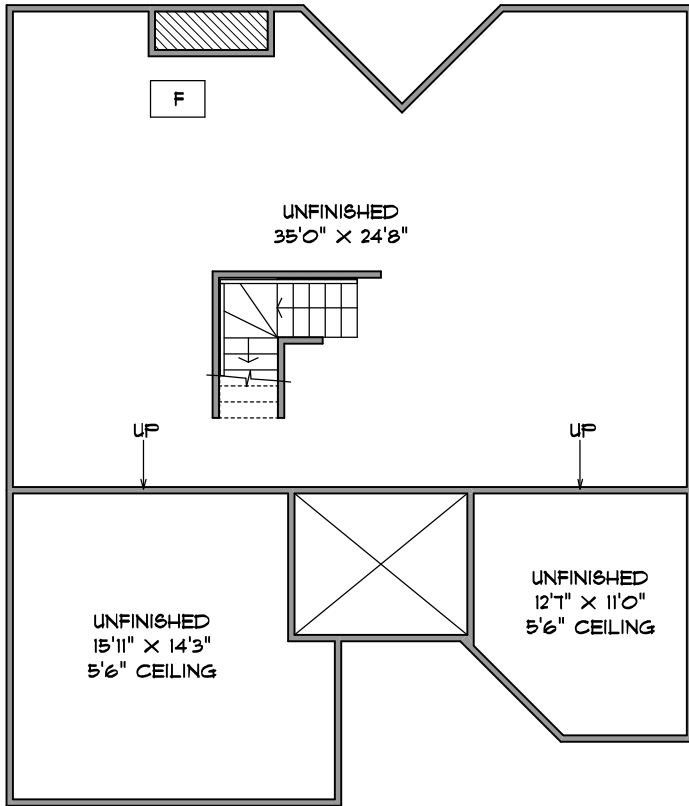

UNIT 103-1770 128th STREET  
SOUTH SURREY

LAURA THIBEAULT  
604-916-4664

SQUARE FOOTAGE  
MAIN LEVEL 1330  
LOWER LEVEL 1289  
TOTAL 2619

DECK 278  
COURTYARD 321  
GARAGE 461

LOWER LEVEL 1289 SQ.FT.

MAIN LEVEL 1330 SQ.FT.