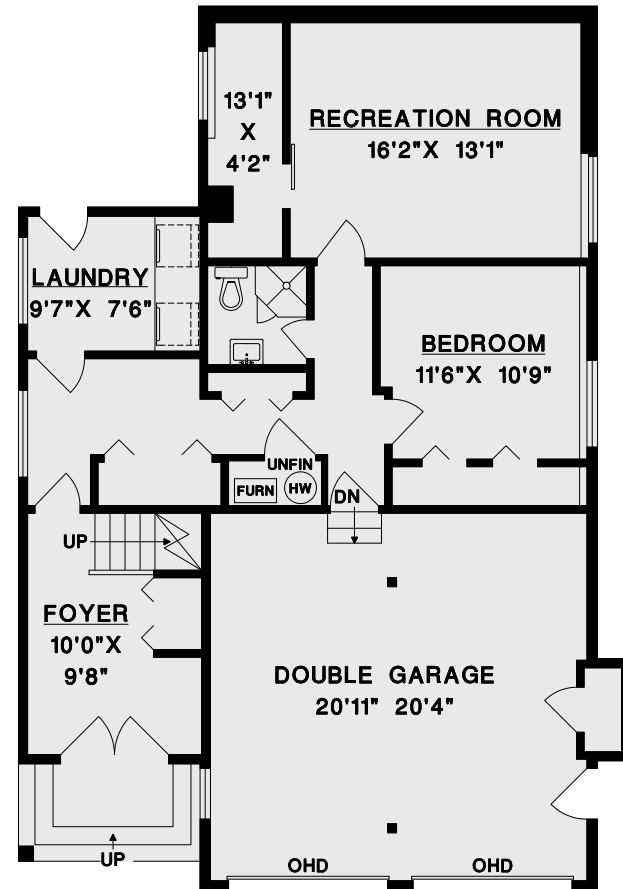

**MAIN FLOOR**

**LOWER FLOOR**

MAIN FLOOR	1330	SQ. FT.
LOWER FLOOR	943	SQ. FT.
<b>FINISHED AREA</b>	<b>2273</b>	<b>SQ. FT.</b>

GARAGE	464	SQ. FT.
BALCONY	75	SQ. FT.
DECK	603	SQ. FT.

DRAWN BY: CN  
DATE: MAY 2018  
REVISED: